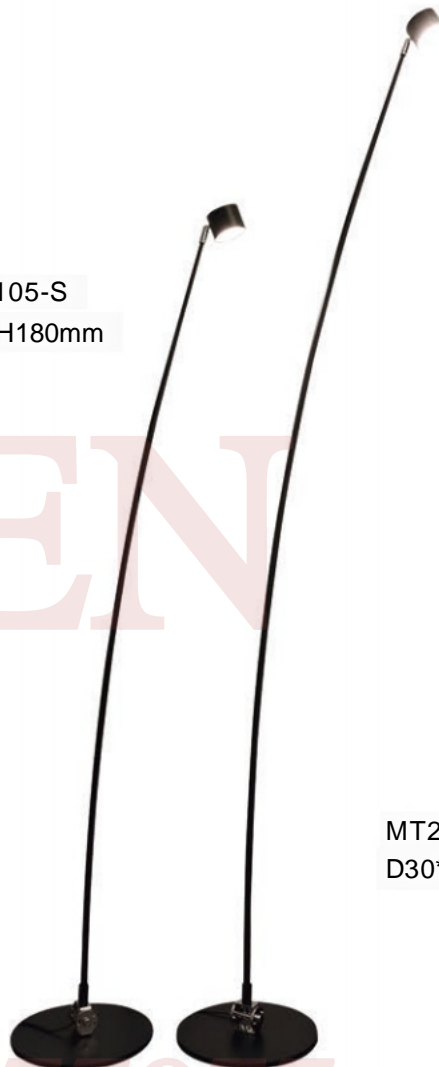

MT8038
D394*H369mm

MT2105-S
D30*H180mm

MT2105-L
D30*H230mm