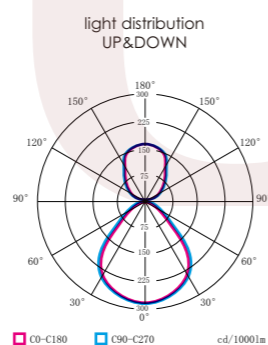

On request we can produce it in other sizes!

+86-18680577977

NUWEN Linear Light

NUWEN 2514

Quickinfo

	PET2514 L	PET2514 XL	PET2514 XXL
size:	1700 x 1000 x 35	2300 x 1000 x 35	2800 x 1000 x 35
luminaire size:	1200 x 240 x 33	1800 x 240 x 33	2300 x 240 x 33
light source size:			
system power:	50W	80W	120W
	(120W ↓30W)	(132W ↓48W)	(148W ↓72W)
luminous flux:	↑2700lm ↓3650lm	↑4320lm ↓5840lm	↑6480lm ↓8760lm
UGR:	< 19	< 19	< 19
light distribution-up:	115°		
light distribution-down:	80°		
luminous efficiency:	125 lm/w*		
electrical control:	ON/OFF		
	DALI		
color temperature:	3000K		
	4000K		
luminaire color:	black		
	white		

On request we can produce it in other sizes!

+86-18680577977

NUWEN Linear Light

NUWEN 2515

Quickinfo

size:	PET2515
luminaire size:	1200 x 2111 x 1000
light source size:	600 x 82
system power:	48W (↑14W ↓34W)
luminous flux:	↑1750lm ↓3500lm
UGR:	< 17
light distribution-up:	100°
light distribution-down:	95°
luminous efficiency:	110 lm/w*
electrical control:	ON/OFF DALI
color temperature:	3000K 4000K
luminaire color:	black white
frame color:	black white

On request we can produce it in other sizes!

+86-18680577977

NUWEN Linear Light

NUWEN 2516

Quickinfo

size:	PET2516
luminaire size:	1200 x 300 x 64
system power:	45W
input power:	↑15W ↓30W
luminous flux:	↑2025lm ↓2760lm
UGR:	< 22
light distribution-up:	130°
light distribution-down:	85°/65°/60°
luminous efficiency:	↑135 lm/w / ↓92 lm/w
electrical control:	ON/OFF
	DALI
color temperature:	3000K
	4000K
	6500K
luminaire color:	black
	white
color:	

On request we can produce it in other sizes!

+86-18680577977

NUWEN Linear Light

NUWEN 2517

Quickinfo

size:	PET2517
luminaire size:	454 x 600 x 64
system power:	16W
input power:	↑5W ↓11W
luminous flux:	↑675lm ↓1012lm
UGR:	< 22
light distribution-up:	130°
light distribution-down:	85°/65°/60°
luminous efficiency:	↑135 lm/w / ↓92 lm/w
electrical control:	ON/OFF
	DALI
color temperature:	3000K
	4000K
	6500K
luminaire color:	black
	white
color:	