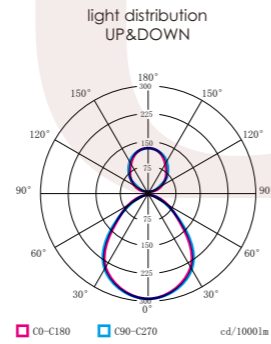

On request we can produce it in other sizes!

+86-18680577977

NUWEN Linear Light

NUWEN 2512

Quickinfo

size:	PET2512	
luminaire size:	800/1000/1180 x 450 x 55	1000/1180/1400 x 600 x 55
light source size:	450 x 82	600 x 82
system power:	30W	48W
	(↑19W ↓21W)	(↑14W ↓34W)
luminous flux:	↑1000lm ↓2100lm	↑1750lm ↓3500lm
UGR:	< 18	< 17
light distribution-up:	100°	
light distribution-down:	95°	
luminous efficiency:	110 lm/w*	
electrical control:	ON/OFF	
	DALI	
color temperature:	3000K	
	4000K	
luminaire color:	black	
	white	

55 |

On request we can produce it in other sizes!

+86-18680577977

NUWEN Linear Light

NUWEN 2513

Quickinfo

size:	PET2513	
luminaire size:	800/1000/1180 x 450 x 55	1000/1180/1400 x 600 x 55
light source size:	450 x 82	600 x 82
system power:	30W (↑19W ↓21W)	48W (↑14W ↓34W)
luminous flux:	↑1000lm ↓2100lm	↑1750lm ↓3500lm
UGR:	< 18	< 17
light distribution-up:	100°	
light distribution-down:	95°	
luminous efficiency:	110 lm/w*	
electrical control:	ON/OFF DALI	
color temperature:	3000K 4000K	
luminaire color:	black white	

On request we can produce it in other sizes!

+86-18680577977

NUWEN Linear Light

NUWEN 2514

Quickinfo

	PET2514 L	PET2514 XL	PET2514 XXL
size:	1700 x 1000 x 35	2300 x 1000 x 35	2800 x 1000 x 35
luminaire size:	1200 x 240 x 33	1800 x 240 x 33	2300 x 240 x 33
light source size:			
system power:	50W	80W	120W
	(120W ↓30W)	(132W ↓48W)	(148W ↓72W)
luminous flux:	↑2700lm ↓3650lm	↑4320lm ↓5840lm	↑6480lm ↓8760lm
UGR:	< 19	< 19	< 19
light distribution-up:	115°		
light distribution-down:	80°		
luminous efficiency:	125 lm/w*		
electrical control:	ON/OFF		
	DALI		
color temperature:	3000K		
	4000K		
luminaire color:	black		
	white		