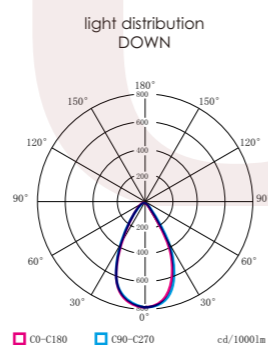

Quickinfo

	PET2501 M	PET2501 XL
size:	1190x390x53	1750x290x53
luminaire size:	1134x28	1694x28
light source size:	1134x28	1694x28
system power:	↓19.6W*	↓29.4W
luminous flux:	↓2234lm*	↓3351lm*
UGR:	< 19	< 19
light distribution-down:	120° opal 60°micropismatic 65°dark optics 55°dark optics	
luminous efficiency:	113 lm/w*	
electrical control:	ON/OFF DALI	
color temperature:	3000 K 4000 K	
on request:	TUNABLE WHITE	
luminaire color:	black white	

On request we can produce it in other sizes!

Recreation Area

+86-18680577977

NUWEN Linear Light

NUWEN 2503

Quickinfo

size:	PET2503
luminaire size:	1200 x 1600 x 210
light source size:	2 x 1136 x 43
system power:	2 x 119.6W*
luminous flux:	2 x 12312lm*
UGR:	< 19
light distribution-down:	120° opal 60° micropismatic 80°/50°/35° dark optics
luminous efficiency:	117 lm/w*
electrical control:	ON/OFF DALI
color temperature:	3000 K 4000 K
on request:	TUNABLE WHITE
luminaire color:	black white

Recreation Area

+86-18680577977

NUWEN Linear Light

NUWEN 2504

Quickinfo

size:	PET2504
luminaire size:	1250 x 60 x 450
	1526 x 60 x 450
	1800 x 60 x 450
	790 x 60 x 600
system power:	28W/32W/36W/18W
luminous flux:	12100lm*
UGR:	< 19
light distribution-down:	120° opal
	60°micropismatic
	65°dark optics
	55°dark optics
luminous efficiency:	75 lm/w*
electrical control:	ON/OFF
	DALI
color temperature:	3000K / 4000K / 6000K
luminaire color:	black
	white

On request we can produce it in other sizes!

+86-18680577977

NUWEN Linear Light

NUWEN 2506

Quickinfo

size:	PET2506
luminaire size:	900 x 466 x 2005
light source size:	900 x 52 x 109
system power:	UP14W / DOWN 22W
luminous flux:	↑1700lm ↓1760lm
UGR:	< 19
light distribution-down:	120° opal
	60°micropismatic
	65°dark optics
	55°dark optics
luminous efficiency:	75 lm/w*
electrical control:	ON/OFF
	DALI
color temperature:	4000K
luminaire color:	black
	white