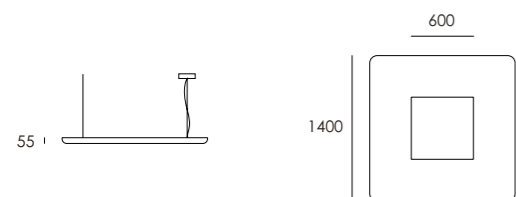

On request we can produce it in other sizes!

+86-18680577977

NUWEN Linear Light

NUWEN 2510

Quickinfo

size:	PET2510
luminaire size:	1200 x 220
light source size:	600 x 82
system power:	↓48W (↑14W ↓34W)
luminous flux:	↑1750lm ↓3500lm
UGR:	< 17
light distribution-up:	100°
light distribution-down:	95°
luminous efficiency:	110 lm/w*
electrical control:	ON/OFF DALI
color temperature:	3000K 4000K
luminaire color:	black white

On request we can produce it in other sizes!

+86-18680577977

NUWEN Linear Light

NUWEN 2511

Quickinfo

size:	PET2511
luminaire size:	1400 x 1400 x 55
light source size:	600 x 600
system power:	↓40W
luminous flux:	↓4512lm
UGR:	< 19
light distribution-down:	90°
luminous efficiency:	114 lm/w*
electrical control:	ON/OFF
	DALI
color temperature:	3000K
	4000K
luminaire color:	white

On request we can produce it in other sizes!

+86-18680577977

NUWEN Linear Light

NUWEN 2512

Quickinfo

size:	PET2512	
luminaire size:	800/1000/1180 x 450 x 55	1000/1180/1400 x 600 x 55
light source size:	450 x 82	600 x 82
system power:	30W	48W
	(↑19W ↓21W)	(↑14W ↓34W)
luminous flux:	↑1000lm ↓2100lm	↑1750lm ↓3500lm
UGR:	< 18	< 17
light distribution-up:	100°	
light distribution-down:	95°	
luminous efficiency:	110 lm/w*	
electrical control:	ON/OFF	
	DALI	
color temperature:	3000K	
	4000K	
luminaire color:	black	
	white	

On request we can produce it in other sizes!

+86-18680577977

NUWEN Linear Light

NUWEN 2514

Quickinfo

	PET2514 L	PET2514 XL	PET2514 XXL
size:	1700 x 1000 x 35	2300 x 1000 x 35	2800 x 1000 x 35
luminaire size:	1200 x 240 x 33	1800 x 240 x 33	2300 x 240 x 33
light source size:			
system power:	50W	80W	120W
	(120W ↓30W)	(132W ↓48W)	(148W ↓72W)
luminous flux:	↑2700lm ↓3650lm	↑4320lm ↓5840lm	↑6480lm ↓8760lm
UGR:	< 19	< 19	< 19
light distribution-up:	115°		
light distribution-down:	80°		
luminous efficiency:	125 lm/w*		
electrical control:	ON/OFF		
	DALI		
color temperature:	3000K		
	4000K		
luminaire color:	black		
	white		