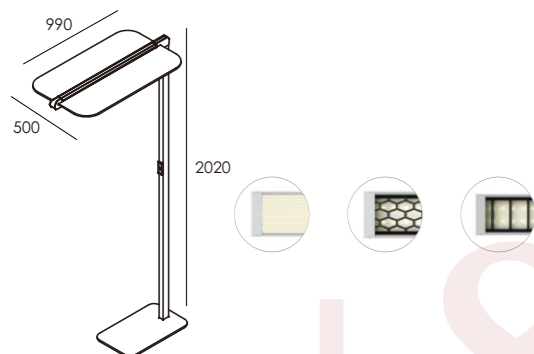

On request we can produce it in other sizes!

+86-18680577977

NUWEN Linear Light

NUWEN 2518

Quickinfo

size:	PET2518
luminaire size:	1320 x 500 x 57
system power:	60W
input power:	↑24W /12W ↓24W
luminous flux:	↑2040lm ↓1320lm
UGR:	< 18
light distribution-up:	125°
light distribution-down:	60°
luminous efficiency:	↑85 lm/w /↓55 lm/w
electrical control:	ON/OFF
	DALI
color temperature:	3000K
	4000K
	6500K
luminaire color:	black
	white
color:	

On request we can produce it in other sizes!

+86-18680577977

NUWEN Linear Light

NUWEN 2519

Quickinfo

size:	PET2519
luminaire size:	990 x 500 x 2020
system power:	52W
input power:	↑21W /10W ↓21W
luminous flux:	↑1785lm ↓1155lm
UGR:	< 18
light distribution-up:	125°
light distribution-down:	60°
luminous efficiency:	↑85 lm/w /↓55 lm/w
electrical control:	ON/OFF
	DALI
color temperature:	3000K
	4000K
	6500K
luminaire color:	black
	white
color:	