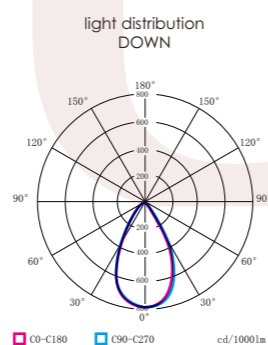

Quickinfo

	PET2501 M	PET2501 XL
size:	1190x390x53	1750x290x53
luminaire size:	1134x28	1694x28
light source size:	1134x28	1694x28
system power:	↓19.6W*	↓29.4W
luminous flux:	↓2234lm*	↓3351lm*
UGR:	< 19	< 19
light distribution-down:	120° opal 60°micropismatic 65°dark optics 55°dark optics	
luminous efficiency:	113 lm/w*	
electrical control:	ON/OFF DALI	
color temperature:	3000 K 4000 K	
on request:	TUNABLE WHITE	
luminaire color:	black white	

Recreation Area

+86-18680577977

NUWEN Linear Light

NUWEN 2502

Quickinfo

size:	PET2502
luminaire size:	1474x340x28
light source size:	1134x28
system power:	↓19.6W*
luminous flux:	↓2234lm*
UGR:	< 19
light distribution-down:	120° opal 60°micropismatic 65°dark optics 55°dark optics
luminous efficiency:	113 lm/w*
electrical control:	ON/OFF DALI
color temperature:	3000 K 4000 K
on request:	TUNABLE WHITE
luminaire color:	black white

On request we can produce it in other sizes!

Recreation Area

+86-18680577977

NUWEN Linear Light

NUWEN 2503

Quickinfo

size:	PET2503
luminaire size:	1200 x 1600 x 210
light source size:	2 x 1136 x 43
system power:	2 x 119.6W*
luminous flux:	2 x 12312lm*
UGR:	< 19
light distribution-down:	120° opal 60° micropismatic 80°/50°/35° dark optics
luminous efficiency:	117 lm/w*
electrical control:	ON/OFF DALI
color temperature:	3000 K 4000 K
on request:	TUNABLE WHITE
luminaire color:	black white

Recreation Area

+86-18680577977

NUWEN Linear Light

NUWEN 2504

Quickinfo

size:	PET2504
luminaire size:	1250 x 60 x 450
	1526 x 60 x 450
	1800 x 60 x 450
	790 x 60 x 600
system power:	28W/32W/36W/18W
luminous flux:	12100lm*
UGR:	< 19
light distribution-down:	120° opal
	60°micropismatic
	65°dark optics
	55°dark optics
luminous efficiency:	75 lm/w*
electrical control:	ON/OFF
	DALI
color temperature:	3000K / 4000K / 6000K
luminaire color:	black
	white