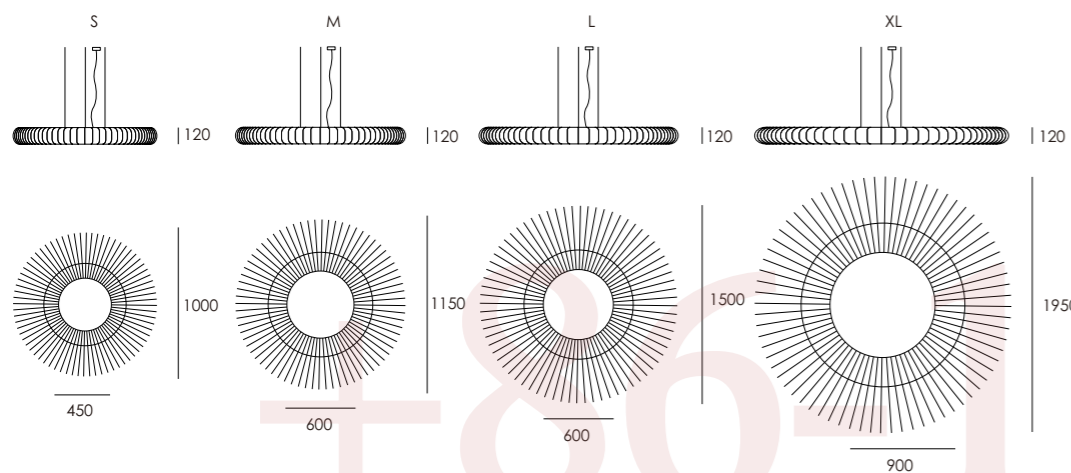

On request we can produce it in other sizes!

+86-18680577977

NUWEN Linear Light

NUWEN 2507

Quickinfo

size:	PET2507
luminaire size:	1600 x 820 x 2020
light source size:	1600 x 52 x 138
system power:	UP14W/ DOWN 22W
luminous flux:	↑1700lm ↓1760lm
UGR:	< 19
light distribution-down:	120° opal 60°micropismatic 65°dark optics 55°dark optics
luminous efficiency:	75 lm/w*
electrical control:	ON/OFF DALI
color temperature:	4000K
luminaire color:	black white

On request we can produce it in other sizes!

+86-18680577977

NUWEN Linear Light

NUWEN 2508

Quickinfo

	PET2508 S	PET2508 M/L	PET2508 XL
size:	1000 x 120	1150/1500 x 120	1950 x 120
luminaire size:	450 x 82	600 x 82	900 x 82
light source size:	30W	48W	80W
system power:	(↑9W ↓21W)	(↑14W ↓34W)	(↑24W ↓56W)
luminous flux:	↑1000lm ↓2100lm	↑1750lm ↓3500lm	↑3400lm ↓5600lm
UGR:	< 18	< 17	< 15
light distribution-up:	100°		
light distribution-down:	90°		
luminous efficiency:	110 lm/w*		
electrical control:	ON/OFF		
	DALI		
color temperature:	3000 K		
	4000 K		
on request:	TUNABLE WHITE		
luminaire color:	black		
	white		

On request we can produce it in other sizes!

+86-18680577977

NUWEN Linear Light

NUWEN 2514

Quickinfo

	PET2514 L	PET2514 XL	PET2514 XXL
size:	1700 x 1000 x 35	2300 x 1000 x 35	2800 x 1000 x 35
luminaire size:	1200 x 240 x 33	1800 x 240 x 33	2300 x 240 x 33
light source size:			
system power:	50W	80W	120W
	(120W ↓30W)	(132W ↓48W)	(148W ↓72W)
luminous flux:	↑2700lm ↓3650lm	↑4320lm ↓5840lm	↑6480lm ↓8760lm
UGR:	< 19	< 19	< 19
light distribution-up:	115°		
light distribution-down:	80°		
luminous efficiency:	125 lm/w*		
electrical control:	ON/OFF		
	DALI		
color temperature:	3000K		
	4000K		
luminaire color:	black		
	white		