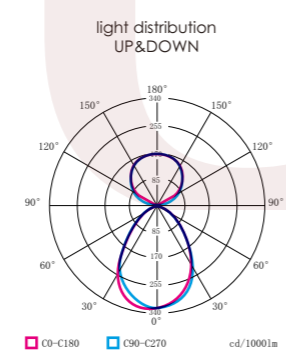

On request we can produce it in other sizes!

+86-18680577977

NUWEN Linear Light

NUWEN 2514

Quickinfo

	PET2514 L	PET2514 XL	PET2514 XXL
size:	1700 x 1000 x 35	2300 x 1000 x 35	2800 x 1000 x 35
luminaire size:	1200 x 240 x 33	1800 x 240 x 33	2300 x 240 x 33
light source size:			
system power:	50W	80W	120W
	(120W ↓30W)	(132W ↓48W)	(148W ↓72W)
luminous flux:	↑2700lm ↓3650lm	↑4320lm ↓5840lm	↑6480lm ↓8760lm
UGR:	< 19	< 19	< 19
light distribution-up:	115°		
light distribution-down:	80°		
luminous efficiency:	125 lm/w*		
electrical control:	ON/OFF		
	DALI		
color temperature:	3000K		
	4000K		
luminaire color:	black		
	white		

On request we can produce it in other sizes!

+86-18680577977

NUWEN Linear Light

NUWEN 2516

Quickinfo

size:	PET2516
luminaire size:	1200 x 300 x 64
system power:	45W
input power:	↑15W ↓30W
luminous flux:	↑2025lm ↓2760lm
UGR:	< 22
light distribution-up:	130°
light distribution-down:	85°/65°/60°
luminous efficiency:	↑135 lm/w / ↓92 lm/w
electrical control:	ON/OFF
	DALI
color temperature:	3000K
	4000K
	6500K
luminaire color:	black
	white
color:	

On request we can produce it in other sizes!

+86-18680577977

NUWEN Linear Light

NUWEN 2517

Quickinfo

size:	PET2517
luminaire size:	454 x 600 x 64
system power:	16W
input power:	↑5W ↓11W
luminous flux:	↑675lm ↓1012lm
UGR:	< 22
light distribution-up:	130°
light distribution-down:	85°/65°/60°
luminous efficiency:	↑135 lm/w / ↓92 lm/w
electrical control:	ON/OFF
	DALI
color temperature:	3000K
	4000K
	6500K
luminaire color:	black
	white
color:	

On request we can produce it in other sizes!

+86-18680577977

NUWEN Linear Light

NUWEN 2518

Quickinfo

size:	PET2518
luminaire size:	1320 x 500 x 57
system power:	60W
input power:	↑24W /12W ↓24W
luminous flux:	↑2040lm ↓1320lm
UGR:	< 18
light distribution-up:	125°
light distribution-down:	60°
luminous efficiency:	↑85 lm/w /↓55 lm/w
electrical control:	ON/OFF
	DALI
color temperature:	3000K
	4000K
	6500K
luminaire color:	black
	white
color:	