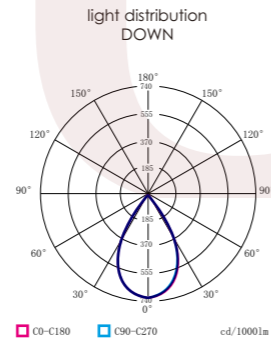

Quickinfo

	PET2501 M	PET2501 XL
size:	1190x390x53	1750x290x53
luminaire size:	1134x28	1694x28
light source size:	1134x28	1694x28
system power:	↓19.6W*	↓29.4W
luminous flux:	↓2234lm*	↓3351lm*
UGR:	< 19	< 19
light distribution-down:	120° opal 60°micropismatic 65°dark optics 55°dark optics	
luminous efficiency:	113 lm/w*	
electrical control:	ON/OFF DALI	
color temperature:	3000 K 4000 K	
on request:	TUNABLE WHITE	
luminaire color:	black white	

Recreation Area

+86-18680577977

NUWEN Linear Light

NUWEN 2502

Quickinfo

size:	PET2502
luminaire size:	1474x340x28
light source size:	1134x28
system power:	↓19.6W*
luminous flux:	↓2234lm*
UGR:	< 19
light distribution-down:	120° opal 60°micropismatic 65°dark optics 55°dark optics
luminous efficiency:	113 lm/w*
electrical control:	ON/OFF DALI
color temperature:	3000 K 4000 K
on request:	TUNABLE WHITE
luminaire color:	black white

On request we can produce it in other sizes!

Recreation Area

+86-18680577977

NUWEN Linear Light

NUWEN 2503

Quickinfo

size:	PET2503
luminaire size:	1200 x 1600 x 210
light source size:	2 x 1136 x 43
system power:	2 x 119.6W*
luminous flux:	2 x 12312lm*
UGR:	< 19
light distribution-down:	120° opal 60° micropismatic 80°/50°/35° dark optics
luminous efficiency:	117 lm/w*
electrical control:	ON/OFF DALI
color temperature:	3000 K 4000 K
on request:	TUNABLE WHITE
luminaire color:	black white

Recreation Area

+86-18680577977

NUWEN Linear Light

NUWEN 2504

Quickinfo

size:	PET2504
luminaire size:	1250 x 60 x 450
	1526 x 60 x 450
	1800 x 60 x 450
	790 x 60 x 600
system power:	28W/32W/36W/18W
luminous flux:	12100lm*
UGR:	< 19
light distribution-down:	120° opal
	60°micropismatic
	65°dark optics
	55°dark optics
luminous efficiency:	75 lm/w*
electrical control:	ON/OFF
	DALI
color temperature:	3000K / 4000K / 6000K
luminaire color:	black
	white