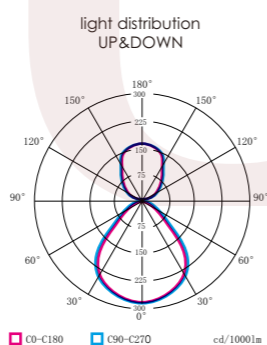

Quickinfo

	PET2501 M	PET2501 XL
size:	1190x390x53	1750x290x53
luminaire size:	1134x28	1694x28
light source size:	1134x28	1694x28
system power:	↓19.6W*	↓29.4W
luminous flux:	↓2234lm*	↓3351lm*
UGR:	< 19	< 19
light distribution-down:	120° opal 60°micropismatic 65°dark optics 55°dark optics	
luminous efficiency:	113 lm/w*	
electrical control:	ON/OFF DALI	
color temperature:	3000 K 4000 K	
on request:	TUNABLE WHITE	
luminaire color:	black white	

On request we can produce it in other sizes!

+86-18680577977

NUWEN Linear Light

NUWEN 2507

Quickinfo

size:	PET2507
luminaire size:	1600 x 820 x 2020
light source size:	1600 x 52 x 138
system power:	UP14W/ DOWN 22W
luminous flux:	↑1700lm ↓1760lm
UGR:	< 19
light distribution-down:	120° opal 60°micropismatic 65°dark optics 55°dark optics
luminous efficiency:	75 lm/w*
electrical control:	ON/OFF DALI
color temperature:	4000K
luminaire color:	black white

On request we can produce it in other sizes!

+86-18680577977

NUWEN Linear Light

NUWEN 2508

Quickinfo

	PET2508 S	PET2508 M/L	PET2508 XL
size:	1000 x 120	1150/1500 x 120	1950 x 120
luminaire size:	450 x 82	600 x 82	900 x 82
light source size:	30W	48W	80W
system power:	(↑9W ↓21W)	(↑14W ↓34W)	(↑24W ↓56W)
luminous flux:	↑1000lm ↓2100lm	↑1750lm ↓3500lm	↑3400lm ↓5600lm
UGR:	< 18	< 17	< 15
light distribution-up:	100°		
light distribution-down:	90°		
luminous efficiency:	110 lm/w*		
electrical control:	ON/OFF		
	DALI		
color temperature:	3000 K		
	4000 K		
on request:	TUNABLE WHITE		
luminaire color:	black		
	white		

NUWEN Linear Light

NUWEN 2509

Quickinfo

size:	PET2509
luminaire size:	1150 x 1150 x 12
light source size:	600 x 600
system power:	↓40W
luminous flux:	↓4512lm
UGR:	< 19
light distribution-down:	90°
luminous efficiency:	114 lm/w*
electrical control:	ON/OFF
	DALI
color temperature:	3000K
	4000K
luminaire color:	white