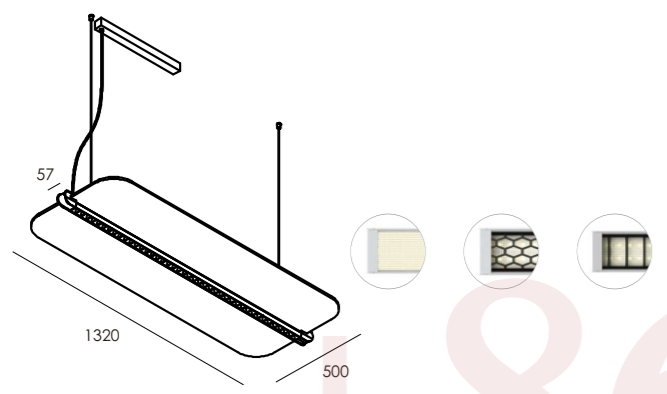

On request we can produce it in other sizes!

+86-18680577977

NUWEN Linear Light

NUWEN 2517

Quickinfo

size:	PET2517
luminaire size:	454 x 600 x 64
system power:	16W
input power:	↑5W ↓11W
luminous flux:	↑675lm ↓1012lm
UGR:	< 22
light distribution-up:	130°
light distribution-down:	85°/65°/60°
luminous efficiency:	↑135 lm/w / ↓92 lm/w
electrical control:	ON/OFF
	DALI
color temperature:	3000K
	4000K
	6500K
luminaire color:	black
	white
color:	

On request we can produce it in other sizes!

+86-18680577977

NUWEN Linear Light

NUWEN 2518

Quickinfo

size:	PET2518
luminaire size:	1320 x 500 x 57
system power:	60W
input power:	↑24W /12W ↓24W
luminous flux:	↑2040lm ↓1320lm
UGR:	< 18
light distribution-up:	125°
light distribution-down:	60°
luminous efficiency:	↑85 lm/w /↓55 lm/w
electrical control:	ON/OFF
	DALI
color temperature:	3000K
	4000K
	6500K
luminaire color:	black
	white
color:	