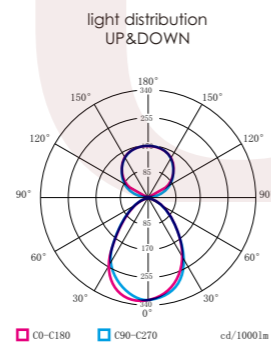

On request we can produce it in other sizes!

+86-18680577977

NUWEN Linear Light

NUWEN 2514

Quickinfo

	PET2514 L	PET2514 XL	PET2514 XXL
size:	1700 x 1000 x 35	2300 x 1000 x 35	2800 x 1000 x 35
luminaire size:	1200 x 240 x 33	1800 x 240 x 33	2300 x 240 x 33
light source size:			
system power:	50W	80W	120W
	(120W ↓30W)	(132W ↓48W)	(148W ↓72W)
luminous flux:	↑2700lm ↓3650lm	↑4320lm ↓5840lm	↑6480lm ↓8760lm
UGR:	< 19	< 19	< 19
light distribution-up:	115°		
light distribution-down:	80°		
luminous efficiency:	125 lm/w*		
electrical control:	ON/OFF		
	DALI		
color temperature:	3000K		
	4000K		
luminaire color:	black		
	white		

On request we can produce it in other sizes!

+86-18680577977

NUWEN Linear Light

NUWEN 2516

Quickinfo

size:	PET2516
luminaire size:	1200 x 300 x 64
system power:	45W
input power:	↑15W ↓30W
luminous flux:	↑2025lm ↓2760lm
UGR:	< 22
light distribution-up:	130°
light distribution-down:	85°/65°/60°
luminous efficiency:	↑135 lm/w / ↓92 lm/w
electrical control:	ON/OFF
	DALI
color temperature:	3000K
	4000K
	6500K
luminaire color:	black
	white
color:	

On request we can produce it in other sizes!

+86-18680577977

NUWEN Linear Light

NUWEN 2517

Quickinfo

size:	PET2517
luminaire size:	454 x 600 x 64
system power:	16W
input power:	↑5W ↓11W
luminous flux:	↑675lm ↓1012lm
UGR:	< 22
light distribution-up:	130°
light distribution-down:	85°/65°/60°
luminous efficiency:	↑135 lm/w / ↓92 lm/w
electrical control:	ON/OFF
	DALI
color temperature:	3000K
	4000K
	6500K
luminaire color:	black
	white
color:	

On request we can produce it in other sizes!

+86-18680577977

NUWEN Linear Light

NUWEN 2518

Quickinfo

size:	PET2518
luminaire size:	1320 x 500 x 57
system power:	60W
input power:	↑24W /12W ↓24W
luminous flux:	↑2040lm ↓1320lm
UGR:	< 18
light distribution-up:	125°
light distribution-down:	60°
luminous efficiency:	↑85 lm/w /↓55 lm/w
electrical control:	ON/OFF
	DALI
color temperature:	3000K
	4000K
	6500K
luminaire color:	black
	white
color:	