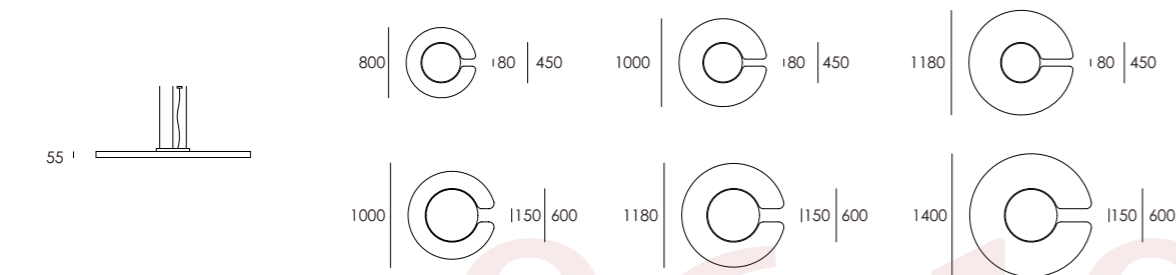

On request we can produce it in other sizes!

+86-18680577977

NUWEN Linear Light

NUWEN 2512

Quickinfo

size:	PET2512	
luminaire size:	800/1000/1180 x 450 x 55	1000/1180/1400 x 600 x 55
light source size:	450 x 82	600 x 82
system power:	30W	48W
	(↑19W ↓21W)	(↑14W ↓34W)
luminous flux:	↑1000lm ↓2100lm	↑1750lm ↓3500lm
UGR:	< 18	< 17
light distribution-up:	100°	
light distribution-down:	95°	
luminous efficiency:	110 lm/w*	
electrical control:	ON/OFF	
	DALI	
color temperature:	3000K	
	4000K	
luminaire color:	black	
	white	

55 |

On request we can produce it in other sizes!

+86-18680577977

NUWEN Linear Light

NUWEN 2513

Quickinfo

size:	PET2513	
luminaire size:	800/1000/1180 x 450 x 55	1000/1180/1400 x 600 x 55
light source size:	450 x 82	600 x 82
system power:	30W (↑19W ↓21W)	48W (↑14W ↓34W)
luminous flux:	↑1000lm ↓2100lm	↑1750lm ↓3500lm
UGR:	< 18	< 17
light distribution-up:	100°	
light distribution-down:	95°	
luminous efficiency:	110 lm/w*	
electrical control:	ON/OFF DALI	
color temperature:	3000K 4000K	
luminaire color:	black white	

On request we can produce it in other sizes!

+86-18680577977

NUWEN Linear Light

NUWEN 2514

Quickinfo

	PET2514 L	PET2514 XL	PET2514 XXL
size:	1700 x 1000 x 35	2300 x 1000 x 35	2800 x 1000 x 35
luminaire size:	1200 x 240 x 33	1800 x 240 x 33	2300 x 240 x 33
light source size:			
system power:	50W	80W	120W
	(120W ↓30W)	(132W ↓48W)	(148W ↓72W)
luminous flux:	↑2700lm ↓3650lm	↑4320lm ↓5840lm	↑6480lm ↓8760lm
UGR:	< 19	< 19	< 19
light distribution-up:	115°		
light distribution-down:	80°		
luminous efficiency:	125 lm/w*		
electrical control:	ON/OFF		
	DALI		
color temperature:	3000K		
	4000K		
luminaire color:	black		
	white		