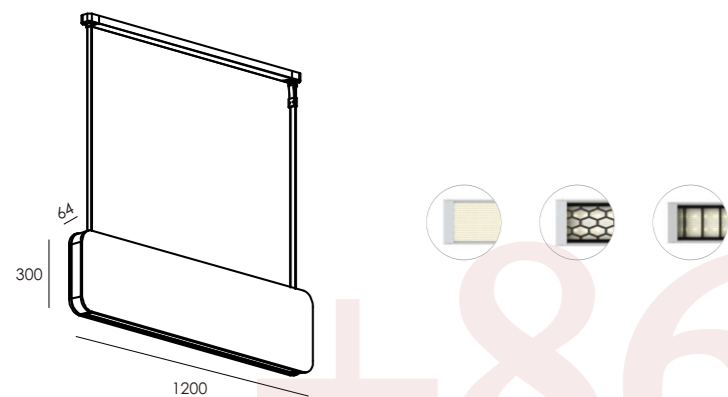

On request we can produce it in other sizes!

+86-18680577977

NUWEN Linear Light

NUWEN 2514

Quickinfo

	PET2514 L	PET2514 XL	PET2514 XXL
size:	1700 x 1000 x 35	2300 x 1000 x 35	2800 x 1000 x 35
luminaire size:	1200 x 240 x 33	1800 x 240 x 33	2300 x 240 x 33
light source size:			
system power:	50W	80W	120W
	(120W ↓30W)	(132W ↓48W)	(148W ↓72W)
luminous flux:	↑2700lm ↓3650lm	↑4320lm ↓5840lm	↑6480lm ↓8760lm
UGR:	< 19	< 19	< 19
light distribution-up:	115°		
light distribution-down:	80°		
luminous efficiency:	125 lm/w*		
electrical control:	ON/OFF		
	DALI		
color temperature:	3000K		
	4000K		
luminaire color:	black		
	white		

On request we can produce it in other sizes!

+86-18680577977

NUWEN Linear Light

NUWEN 2516

Quickinfo

size:	PET2516
luminaire size:	1200 x 300 x 64
system power:	45W
input power:	↑15W ↓30W
luminous flux:	↑2025lm ↓2760lm
UGR:	< 22
light distribution-up:	130°
light distribution-down:	85°/65°/60°
luminous efficiency:	↑135 lm/w / ↓92 lm/w
electrical control:	ON/OFF
	DALI
color temperature:	3000K
	4000K
	6500K
luminaire color:	black
	white
color:	

On request we can produce it in other sizes!

+86-18680577977

NUWEN Linear Light

NUWEN 2517

Quickinfo

size:	PET2517
luminaire size:	454 x 600 x 64
system power:	16W
input power:	↑5W ↓11W
luminous flux:	↑675lm ↓1012lm
UGR:	< 22
light distribution-up:	130°
light distribution-down:	85°/65°/60°
luminous efficiency:	↑135 lm/w / ↓92 lm/w
electrical control:	ON/OFF
	DALI
color temperature:	3000K
	4000K
	6500K
luminaire color:	black
	white
color:	