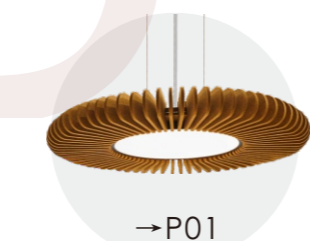

Contents

+86-18680577977