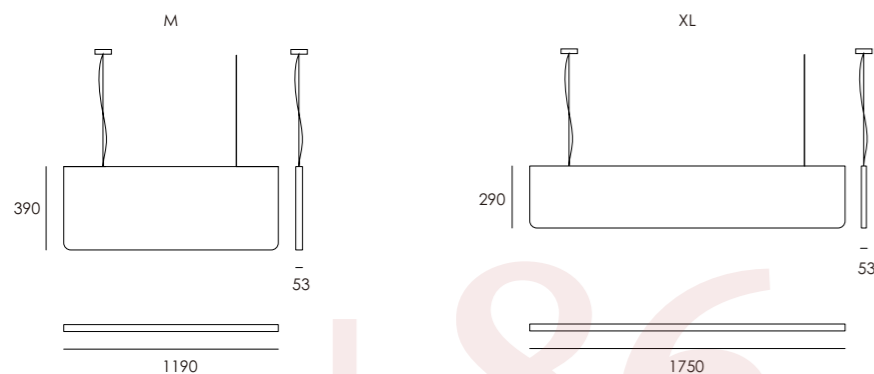

Quickinfo

	PET2501 M	PET2501 XL
size:	1190x390x53	1750x290x53
luminaire size:	1134x28	1694x28
light source size:	1134x28	1694x28
system power:	↓19.6W*	↓29.4W
luminous flux:	↓2234lm*	↓3351lm*
UGR:	< 19	< 19
light distribution-down:	120° opal 60°micropismatic 65°dark optics 55°dark optics	
luminous efficiency:	113 lm/w*	
electrical control:	ON/OFF DALI	
color temperature:	3000 K 4000 K	
on request:	TUNABLE WHITE	
luminaire color:	black white	

On request we can produce it in other sizes!

Recreation Area

+86-18680577977

NUWEN Linear Light

NUWEN 2503

Quickinfo

size:	PET2503
luminaire size:	1200 x 1600 x 210
light source size:	2 x 1136 x 43
system power:	2 x 119.6W*
luminous flux:	2 x 12312lm*
UGR:	< 19
light distribution-down:	120° opal 60° micropismatic 80°/50°/35° dark optics
luminous efficiency:	117 lm/w*
electrical control:	ON/OFF DALI
color temperature:	3000 K 4000 K
on request:	TUNABLE WHITE
luminaire color:	black white

Recreation Area

+86-18680577977

NUWEN Linear Light

NUWEN 2504

Quickinfo

size:	PET2504
luminaire size:	1250 x 60 x 450
	1526 x 60 x 450
	1800 x 60 x 450
	790 x 60 x 600
system power:	28W/32W/36W/18W
luminous flux:	12100lm*
UGR:	< 19
light distribution-down:	120° opal
	60°micropismatic
	65°dark optics
	55°dark optics
luminous efficiency:	75 lm/w*
electrical control:	ON/OFF
	DALI
color temperature:	3000K / 4000K / 6000K
luminaire color:	black
	white