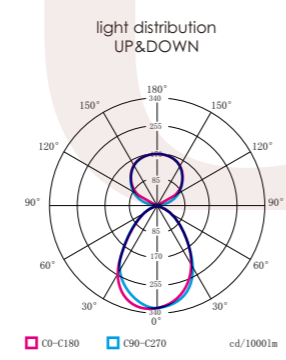

On request we can produce it in other sizes!

+86-18680577977

NUWEN Linear Light

NUWEN 2516

Quickinfo

size:	PET2516
luminaire size:	1200 x 300 x 64
system power:	45W
input power:	↑15W ↓30W
luminous flux:	↑2025lm ↓2760lm
UGR:	< 22
light distribution-up:	130°
light distribution-down:	85°/65°/60°
luminous efficiency:	↑135 lm/w / ↓92 lm/w
electrical control:	ON/OFF
	DALI
color temperature:	3000K
	4000K
	6500K
luminaire color:	black
	white
color:	

On request we can produce it in other sizes!

+86-18680577977

NUWEN Linear Light

NUWEN 2517

Quickinfo

size:	PET2517
luminaire size:	454 x 600 x 64
system power:	16W
input power:	↑5W ↓11W
luminous flux:	↑675lm ↓1012lm
UGR:	< 22
light distribution-up:	130°
light distribution-down:	85°/65°/60°
luminous efficiency:	↑135 lm/w / ↓92 lm/w
electrical control:	ON/OFF
	DALI
color temperature:	3000K
	4000K
	6500K
luminaire color:	black
	white
color:	

On request we can produce it in other sizes!

+86-18680577977

NUWEN Linear Light

NUWEN 2518

Quickinfo

size:	PET2518
luminaire size:	1320 x 500 x 57
system power:	60W
input power:	↑24W /12W ↓24W
luminous flux:	↑2040lm ↓1320lm
UGR:	< 18
light distribution-up:	125°
light distribution-down:	60°
luminous efficiency:	↑85 lm/w /↓55 lm/w
electrical control:	ON/OFF
	DALI
color temperature:	3000K
	4000K
	6500K
luminaire color:	black
	white
color:	

On request we can produce it in other sizes!

+86-18680577977

NUWEN Linear Light

NUWEN 2519

Quickinfo

size:	PET2519
luminaire size:	990 x 500 x 2020
system power:	52W
input power:	↑21W /10W ↓21W
luminous flux:	↑1785lm ↓1155lm
UGR:	< 18
light distribution-up:	125°
light distribution-down:	60°
luminous efficiency:	↑85 lm/w /↓55 lm/w
electrical control:	ON/OFF
	DALI
color temperature:	3000K
	4000K
	6500K
luminaire color:	black
	white
color:	