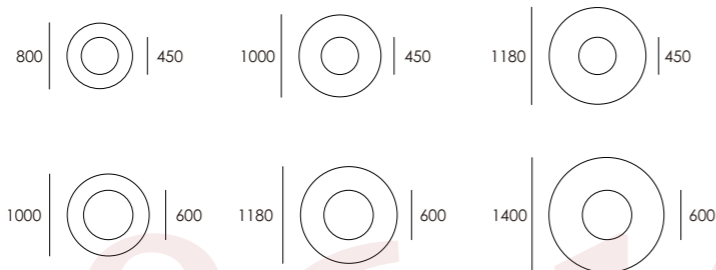

On request we can produce it in other sizes!

+86-18680577977

NUWEN Linear Light

NUWEN 2511

Quickinfo

size:	PET2511
luminaire size:	1400 x 1400 x 55
light source size:	600 x 600
system power:	↓40W
luminous flux:	↓4512lm
UGR:	< 19
light distribution-down:	90°
luminous efficiency:	114 lm/w*
electrical control:	ON/OFF
	DALI
color temperature:	3000K
	4000K
luminaire color:	white

On request we can produce it in other sizes!

+86-18680577977

NUWEN Linear Light

NUWEN 2512

Quickinfo

size:	PET2512	
luminaire size:	800/1000/1180 x 450 x 55	1000/1180/1400 x 600 x 55
light source size:	450 x 82	600 x 82
system power:	30W	48W
	(↑19W ↓21W)	(↑14W ↓34W)
luminous flux:	↑1000lm ↓2100lm	↑1750lm ↓3500lm
UGR:	< 18	< 17
light distribution-up:	100°	
light distribution-down:	95°	
luminous efficiency:	110 lm/w*	
electrical control:	ON/OFF	
	DALI	
color temperature:	3000K	
	4000K	
luminaire color:	black	
	white	

55 |

On request we can produce it in other sizes!

+86-18680577977

NUWEN Linear Light

NUWEN 2513

Quickinfo

size:	PET2513	
luminaire size:	800/1000/1180 x 450 x 55	1000/1180/1400 x 600 x 55
light source size:	450 x 82	600 x 82
system power:	30W (↑19W ↓21W)	48W (↑14W ↓34W)
luminous flux:	↑1000lm ↓2100lm	↑1750lm ↓3500lm
UGR:	< 18	< 17
light distribution-up:	100°	
light distribution-down:	95°	
luminous efficiency:	110 lm/w*	
electrical control:	ON/OFF DALI	
color temperature:	3000K 4000K	
luminaire color:	black white	