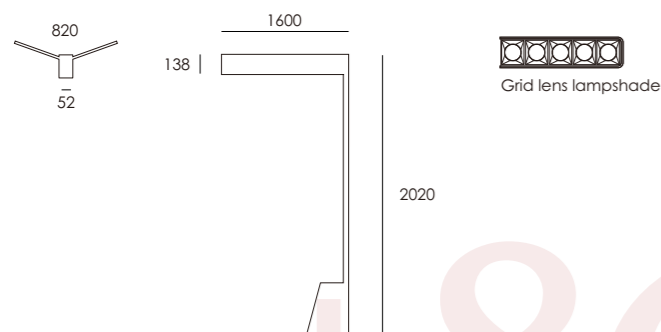

Quickinfo

	PET2501 M	PET2501 XL
size:	1190x390x53	1750x290x53
luminaire size:	1134x28	1694x28
light source size:	1134x28	1694x28
system power:	↓19.6W*	↓29.4W
luminous flux:	↓2234lm*	↓3351lm*
UGR:	< 19	< 19
light distribution-down:	120° opal 60°micropismatic 65°dark optics 55°dark optics	
luminous efficiency:	113 lm/w*	
electrical control:	ON/OFF DALI	
color temperature:	3000 K 4000 K	
on request:	TUNABLE WHITE	
luminaire color:	black white	

On request we can produce it in other sizes!

+86-18680577977

NUWEN Linear Light

NUWEN 2506

Quickinfo

size:	PET2506
luminaire size:	900 x 466 x 2005
light source size:	900 x 52 x 109
system power:	UP14W / DOWN 22W
luminous flux:	↑1700lm ↓1760lm
UGR:	< 19
light distribution-down:	120° opal
	60°micropismatic
	65°dark optics
	55°dark optics
luminous efficiency:	75 lm/w*
electrical control:	ON/OFF
	DALI
color temperature:	4000K
luminaire color:	black
	white

On request we can produce it in other sizes!

+86-18680577977

NUWEN Linear Light

NUWEN 2507

Quickinfo

size:	PET2507
luminaire size:	1600 x 820 x 2020
light source size:	1600 x 52 x 138
system power:	UP14W/ DOWN 22W
luminous flux:	↑1700lm ↓1760lm
UGR:	< 19
light distribution-down:	120° opal 60°micropismatic 65°dark optics 55°dark optics
luminous efficiency:	75 lm/w*
electrical control:	ON/OFF DALI
color temperature:	4000K
luminaire color:	black white

On request we can produce it in other sizes!

+86-18680577977

NUWEN Linear Light

NUWEN 2514

Quickinfo

	PET2514 L	PET2514 XL	PET2514 XXL
size:	1700 x 1000 x 35	2300 x 1000 x 35	2800 x 1000 x 35
luminaire size:	1200 x 240 x 33	1800 x 240 x 33	2300 x 240 x 33
light source size:			
system power:	50W	80W	120W
	(120W ↓30W)	(132W ↓48W)	(148W ↓72W)
luminous flux:	↑2700lm ↓3650lm	↑4320lm ↓5840lm	↑6480lm ↓8760lm
UGR:	< 19	< 19	< 19
light distribution-up:	115°		
light distribution-down:	80°		
luminous efficiency:	125 lm/w*		
electrical control:	ON/OFF		
	DALI		
color temperature:	3000K		
	4000K		
luminaire color:	black		
	white		