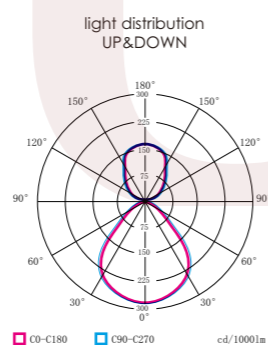

On request we can produce it in other sizes!

+86-18680577977

NUWEN Linear Light

NUWEN 2517

Quickinfo

size:	PET2517
luminaire size:	454 x 600 x 64
system power:	16W
input power:	↑5W ↓11W
luminous flux:	↑675lm ↓1012lm
UGR:	< 22
light distribution-up:	130°
light distribution-down:	85°/65°/60°
luminous efficiency:	↑135 lm/w / ↓92 lm/w
electrical control:	ON/OFF
	DALI
color temperature:	3000K
	4000K
	6500K
luminaire color:	black
	white
color:	

On request we can produce it in other sizes!

+86-18680577977

NUWEN Linear Light

NUWEN 2518

Quickinfo

size:	PET2518
luminaire size:	1320 x 500 x 57
system power:	60W
input power:	↑24W /12W ↓24W
luminous flux:	↑2040lm ↓1320lm
UGR:	< 18
light distribution-up:	125°
light distribution-down:	60°
luminous efficiency:	↑85 lm/w /↓55 lm/w
electrical control:	ON/OFF
	DALI
color temperature:	3000K
	4000K
	6500K
luminaire color:	black
	white
color:	

On request we can produce it in other sizes!

+86-18680577977

NUWEN Linear Light

NUWEN 2519

Quickinfo

size:	PET2519
luminaire size:	990 x 500 x 2020
system power:	52W
input power:	↑21W /10W ↓21W
luminous flux:	↑1785lm ↓1155lm
UGR:	< 18
light distribution-up:	125°
light distribution-down:	60°
luminous efficiency:	↑85 lm/w /↓55 lm/w
electrical control:	ON/OFF
	DALI
color temperature:	3000K
	4000K
	6500K
luminaire color:	black
	white
color:	

On request we can produce it in other sizes!

+86-18680577977

NUWEN Linear Light

NUWEN 2520

Quickinfo

size:	PET2520
luminaire size:	1382 x 75 x 105
system power:	30W/36W/45W
luminous flux:	1770 lm / 2124 lm / 2655 lm
UGR:	< 22
light distribution-down:	75°
electrical control:	ON/OFF DALI
color temperature:	3000K 4000K 6500K
luminaire color:	black white
color:	