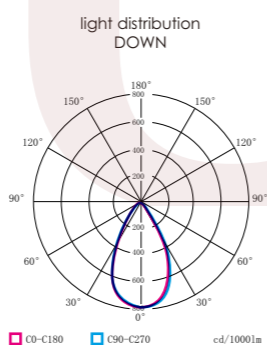

Quickinfo

	PET2501 M	PET2501 XL
size:	1190x390x53	1750x290x53
luminaire size:	1134x28	1694x28
light source size:	1134x28	1694x28
system power:	↓19.6W*	↓29.4W
luminous flux:	↓2234lm*	↓3351lm*
UGR:	< 19	< 19
light distribution-down:	120° opal 60°micropismatic 65°dark optics 55°dark optics	
luminous efficiency:	113 lm/w*	
electrical control:	ON/OFF DALI	
color temperature:	3000 K 4000 K	
on request:	TUNABLE WHITE	
luminaire color:	black white	

Recreation Area

+86-18680577977

NUWEN Linear Light

NUWEN 2504

Quickinfo

size:	PET2504
luminaire size:	1250 x 60 x 450
	1526 x 60 x 450
	1800 x 60 x 450
	790 x 60 x 600
system power:	28W/32W/36W/18W
luminous flux:	12100lm*
UGR:	< 19
light distribution-down:	120° opal
	60°micropismatic
	65°dark optics
	55°dark optics
luminous efficiency:	75 lm/w*
electrical control:	ON/OFF
	DALI
color temperature:	3000K / 4000K / 6000K
luminaire color:	black
	white

Recreation Area

On request we can produce it in other sizes!

+86-18680577977

NUWEN Linear Light

NUWEN 2505

Quickinfo

size:	PET2505
luminaire size:	1200 x 52 x 173
light source size:	1234/1510/1786 x 52 x 173
system power:	UP15W 20W 30W / DOWN 30W 36W 45W
luminous flux:	↑700lm ↓1760lm
UGR:	< 19
light distribution-down:	12°/24°/38°/40°x 40°/35°x 70°optics
	60° optics
luminous efficiency:	80 lm/w*
electrical control:	ON/OFF
	DALI
color temperature:	4000K
luminaire color:	black
	white

On request we can produce it in other sizes!

+86-18680577977

NUWEN Linear Light

NUWEN 2506

Quickinfo

size:	PET2506
luminaire size:	900 x 466 x 2005
light source size:	900 x 52 x 109
system power:	UP14W / DOWN 22W
luminous flux:	↑1700lm ↓1760lm
UGR:	< 19
light distribution-down:	120° opal
	60°micropismatic
	65°dark optics
	55°dark optics
luminous efficiency:	75 lm/w*
electrical control:	ON/OFF
	DALI
color temperature:	4000K
luminaire color:	black
	white