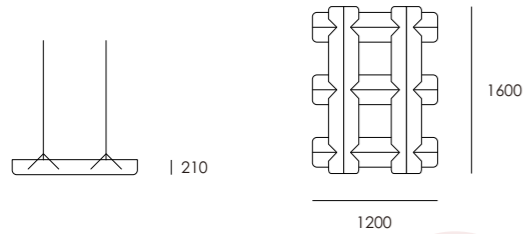

Quickinfo

	PET2501 M	PET2501 XL
size:	1190x390x53	1750x290x53
luminaire size:	1134x28	1694x28
light source size:	1134x28	1694x28
system power:	↓19.6W*	↓29.4W
luminous flux:	↓2234lm*	↓3351lm*
UGR:	< 19	< 19
light distribution-down:	120° opal 60°micropismatic 65°dark optics 55°dark optics	
luminous efficiency:	113 lm/w*	
electrical control:	ON/OFF DALI	
color temperature:	3000 K 4000 K	
on request:	TUNABLE WHITE	
luminaire color:	black white	

Recreation Area

+86-18680577977

NUWEN Linear Light

NUWEN 2502

Quickinfo

size:	PET2502
luminaire size:	1474x340x28
light source size:	1134x28
system power:	↓19.6W*
luminous flux:	↓2234lm*
UGR:	< 19
light distribution-down:	120° opal 60°micropismatic 65°dark optics 55°dark optics
luminous efficiency:	113 lm/w*
electrical control:	ON/OFF DALI
color temperature:	3000 K 4000 K
on request:	TUNABLE WHITE
luminaire color:	black white

On request we can produce it in other sizes!

Recreation Area

+86-18680577977

NUWEN Linear Light

NUWEN 2503

Quickinfo

size:	PET2503
luminaire size:	1200 x 1600 x 210
light source size:	2 x 1136 x 43
system power:	2 x 119.6W*
luminous flux:	2 x 12312lm*
UGR:	< 19
light distribution-down:	120° opal 60° micropismatic 80°/50°/35° dark optics
luminous efficiency:	117 lm/w*
electrical control:	ON/OFF DALI
color temperature:	3000 K 4000 K
on request:	TUNABLE WHITE
luminaire color:	black white

Recreation Area

+86-18680577977

NUWEN Linear Light

NUWEN 2504

Quickinfo

size:	PET2504
luminaire size:	1250 x 60 x 450
	1526 x 60 x 450
	1800 x 60 x 450
	790 x 60 x 600
system power:	28W/32W/36W/18W
luminous flux:	12100lm*
UGR:	< 19
light distribution-down:	120° opal
	60°micropismatic
	65°dark optics
	55°dark optics
luminous efficiency:	75 lm/w*
electrical control:	ON/OFF
	DALI
color temperature:	3000K / 4000K / 6000K
luminaire color:	black
	white