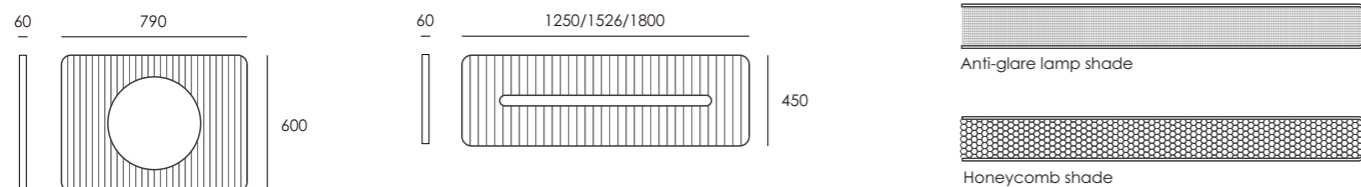

On request we can produce it in other sizes!

Recreation Area

+86-18680577977

NUWEN Linear Light

NUWEN 2503

Quickinfo

size:	PET2503
luminaire size:	1200 x 1600 x 210
light source size:	2 x 1136 x 43
system power:	2 x 119.6W*
luminous flux:	2 x 12312lm*
UGR:	< 19
light distribution-down:	120° opal 60° micropismatic 80°/50°/35° dark optics
luminous efficiency:	117 lm/w*
electrical control:	ON/OFF DALI
color temperature:	3000 K 4000 K
on request:	TUNABLE WHITE
luminaire color:	black white

Recreation Area

+86-18680577977

NUWEN Linear Light

NUWEN 2504

Quickinfo

size:	PET2504
luminaire size:	1250 x 60 x 450
	1526 x 60 x 450
	1800 x 60 x 450
	790 x 60 x 600
system power:	28W/32W/36W/18W
luminous flux:	12100lm*
UGR:	< 19
light distribution-down:	120° opal
	60°micropismatic
	65°dark optics
	55°dark optics
luminous efficiency:	75 lm/w*
electrical control:	ON/OFF
	DALI
color temperature:	3000K / 4000K / 6000K
luminaire color:	black
	white

Recreation Area

On request we can produce it in other sizes!

+86-18680577977

NUWEN Linear Light

NUWEN 2505

Quickinfo

size:	PET2505
luminaire size:	1200 x 52 x 173
light source size:	1234/1510/1786 x 52 x 173
system power:	UP15W 20W 30W / DOWN 30W 36W 45W
luminous flux:	↑700lm ↓1760lm
UGR:	< 19
light distribution-down:	12°/24°/38°/40°x 40°/35°x 70°optics
	60° optics
luminous efficiency:	80 lm/w*
electrical control:	ON/OFF
	DALI
color temperature:	4000K
luminaire color:	black
	white

On request we can produce it in other sizes!

+86-18680577977

NUWEN Linear Light

NUWEN 2506

Quickinfo

size:	PET2506
luminaire size:	900 x 466 x 2005
light source size:	900 x 52 x 109
system power:	UP14W / DOWN 22W
luminous flux:	↑1700lm ↓1760lm
UGR:	< 19
light distribution-down:	120° opal
	60°micropismatic
	65°dark optics
	55°dark optics
luminous efficiency:	75 lm/w*
electrical control:	ON/OFF
	DALI
color temperature:	4000K
luminaire color:	black
	white