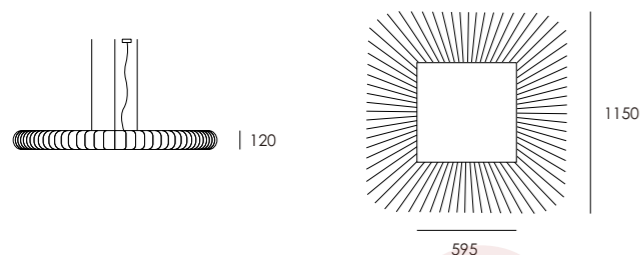

On request we can produce it in other sizes!

+86-18680577977

NUWEN Linear Light

NUWEN 2508

Quickinfo

	PET2508 S	PET2508 M/L	PET2508 XL
size:	1000 x 120	1150/1500 x 120	1950 x 120
luminaire size:	450 x 82	600 x 82	900 x 82
light source size:	30W	48W	80W
system power:	(↑9W ↓21W)	(↑14W ↓34W)	(↑24W ↓56W)
luminous flux:	↑1000lm ↓2100lm	↑1750lm ↓3500lm	↑3400lm ↓5600lm
UGR:	< 18	< 17	< 15
light distribution-up:	100°		
light distribution-down:	90°		
luminous efficiency:	110 lm/w*		
electrical control:	ON/OFF		
	DALI		
color temperature:	3000 K		
	4000 K		
on request:	TUNABLE WHITE		
luminaire color:	black		
	white		

NUWEN Linear Light

NUWEN 2509

Quickinfo

size:	PET2509
luminaire size:	1150 x 1150 x 12
light source size:	600 x 600
system power:	↓40W
luminous flux:	↓4512lm
UGR:	< 19
light distribution-down:	90°
luminous efficiency:	114 lm/w*
electrical control:	ON/OFF
	DALI
color temperature:	3000K
	4000K
luminaire color:	white

On request we can produce it in other sizes!

+86-18680577977

NUWEN Linear Light

NUWEN 2510

Quickinfo

size:	PET2510
luminaire size:	1200 x 220
light source size:	600 x 82
system power:	↓48W (↑14W ↓34W)
luminous flux:	↑1750lm ↓3500lm
UGR:	< 17
light distribution-up:	100°
light distribution-down:	95°
luminous efficiency:	110 lm/w*
electrical control:	ON/OFF DALI
color temperature:	3000K 4000K
luminaire color:	black white

On request we can produce it in other sizes!

+86-18680577977

NUWEN Linear Light

NUWEN 2514

Quickinfo

	PET2514 L	PET2514 XL	PET2514 XXL
size:	1700 x 1000 x 35	2300 x 1000 x 35	2800 x 1000 x 35
luminaire size:	1200 x 240 x 33	1800 x 240 x 33	2300 x 240 x 33
light source size:			
system power:	50W	80W	120W
	(120W ↓30W)	(132W ↓48W)	(148W ↓72W)
luminous flux:	↑2700lm ↓3650lm	↑4320lm ↓5840lm	↑6480lm ↓8760lm
UGR:	< 19	< 19	< 19
light distribution-up:	115°		
light distribution-down:	80°		
luminous efficiency:	125 lm/w*		
electrical control:	ON/OFF		
	DALI		
color temperature:	3000K		
	4000K		
luminaire color:	black		
	white		