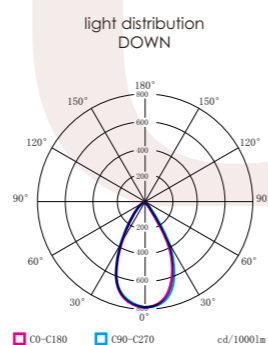

Quickinfo

	PET2501 M	PET2501 XL
size:	1190x390x53	1750x290x53
luminaire size:	1134x28	1694x28
light source size:	1134x28	1694x28
system power:	↓19.6W*	↓29.4W
luminous flux:	↓2234lm*	↓3351lm*
UGR:	< 19	< 19
light distribution-down:	120° opal 60°micropismatic 65°dark optics 55°dark optics	
luminous efficiency:	113 lm/w*	
electrical control:	ON/OFF DALI	
color temperature:	3000 K 4000 K	
on request:	TUNABLE WHITE	
luminaire color:	black white	

On request we can produce it in other sizes!

+86-18680577977

NUWEN Linear Light

NUWEN 2506

Quickinfo

size:	PET2506
luminaire size:	900 x 466 x 2005
light source size:	900 x 52 x 109
system power:	UP14W / DOWN 22W
luminous flux:	↑1700lm ↓1760lm
UGR:	< 19
light distribution-down:	120° opal
	60°micropismatic
	65°dark optics
	55°dark optics
luminous efficiency:	75 lm/w*
electrical control:	ON/OFF
	DALI
color temperature:	4000K
luminaire color:	black
	white

On request we can produce it in other sizes!

+86-18680577977

NUWEN Linear Light

NUWEN 2507

Quickinfo

size:	PET2507
luminaire size:	1600 x 820 x 2020
light source size:	1600 x 52 x 138
system power:	UP14W/ DOWN 22W
luminous flux:	↑1700lm ↓1760lm
UGR:	< 19
light distribution-down:	120° opal 60°micropismatic 65°dark optics 55°dark optics
luminous efficiency:	75 lm/w*
electrical control:	ON/OFF DALI
color temperature:	4000K
luminaire color:	black white

On request we can produce it in other sizes!

+86-18680577977

NUWEN Linear Light

NUWEN 2508

Quickinfo

	PET2508 S	PET2508 M/L	PET2508 XL
size:	1000 x 120	1150/1500 x 120	1950 x 120
luminaire size:	450 x 82	600 x 82	900 x 82
light source size:	30W	48W	80W
system power:	(↑9W ↓21W)	(↑14W ↓34W)	(↑24W ↓56W)
luminous flux:	↑1000lm ↓2100lm	↑1750lm ↓3500lm	↑3400lm ↓5600lm
UGR:	< 18	< 17	< 15
light distribution-up:	100°		
light distribution-down:	90°		
luminous efficiency:	110 lm/w*		
electrical control:	ON/OFF		
	DALI		
color temperature:	3000 K		
	4000 K		
on request:	TUNABLE WHITE		
luminaire color:	black		
	white		