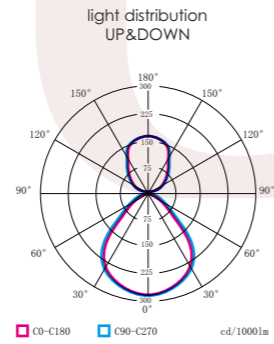

On request we can produce it in other sizes!

+86-18680577977

NUWEN Linear Light

NUWEN 2511

Quickinfo

size:	PET2511
luminaire size:	1400 x 1400 x 55
light source size:	600 x 600
system power:	↓40W
luminous flux:	↓4512lm
UGR:	< 19
light distribution-down:	90°
luminous efficiency:	114 lm/w*
electrical control:	ON/OFF
	DALI
color temperature:	3000K
	4000K
luminaire color:	white

On request we can produce it in other sizes!

+86-18680577977

NUWEN Linear Light

NUWEN 2512

Quickinfo

size:	PET2512	
luminaire size:	800/1000/1180 x 450 x 55	1000/1180/1400 x 600 x 55
light source size:	450 x 82	600 x 82
system power:	30W	48W
	(↑19W ↓21W)	(↑14W ↓34W)
luminous flux:	↑1000lm ↓2100lm	↑1750lm ↓3500lm
UGR:	< 18	< 17
light distribution-up:	100°	
light distribution-down:	95°	
luminous efficiency:	110 lm/w*	
electrical control:	ON/OFF	
	DALI	
color temperature:	3000K	
	4000K	
luminaire color:	black	
	white	

55 |

On request we can produce it in other sizes!

+86-18680577977

NUWEN Linear Light

NUWEN 2513

Quickinfo

size:	PET2513	
luminaire size:	800/1000/1180 x 450 x 55	1000/1180/1400 x 600 x 55
light source size:	450 x 82	600 x 82
system power:	30W (↑19W ↓21W)	48W (↑14W ↓34W)
luminous flux:	↑1000lm ↓2100lm	↑1750lm ↓3500lm
UGR:	< 18	< 17
light distribution-up:	100°	
light distribution-down:	95°	
luminous efficiency:	110 lm/w*	
electrical control:	ON/OFF DALI	
color temperature:	3000K 4000K	
luminaire color:	black white	