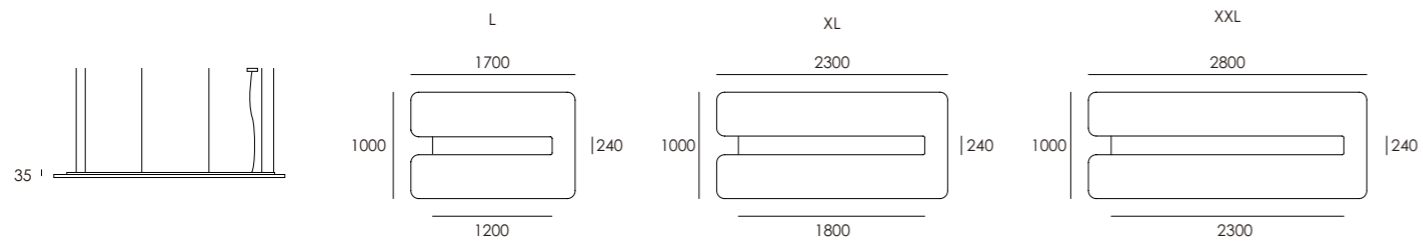

55 |

On request we can produce it in other sizes!

+86-18680577977

NUWEN Linear Light

NUWEN 2513

Quickinfo

size:	PET2513	
luminaire size:	800/1000/1180 x 450 x 55	1000/1180/1400 x 600 x 55
light source size:	450 x 82	600 x 82
system power:	30W (↑19W ↓21W)	48W (↑14W ↓34W)
luminous flux:	↑1000lm ↓2100lm	↑1750lm ↓3500lm
UGR:	< 18	< 17
light distribution-up:	100°	
light distribution-down:	95°	
luminous efficiency:	110 lm/w*	
electrical control:	ON/OFF DALI	
color temperature:	3000K 4000K	
luminaire color:	black white	

On request we can produce it in other sizes!

+86-18680577977

NUWEN Linear Light

NUWEN 2514

Quickinfo

	PET2514 L	PET2514 XL	PET2514 XXL
size:	1700 x 1000 x 35	2300 x 1000 x 35	2800 x 1000 x 35
luminaire size:	1200 x 240 x 33	1800 x 240 x 33	2300 x 240 x 33
light source size:			
system power:	50W	80W	120W
	(120W ↓30W)	(132W ↓48W)	(148W ↓72W)
luminous flux:	↑2700lm ↓3650lm	↑4320lm ↓5840lm	↑6480lm ↓8760lm
UGR:	< 19	< 19	< 19
light distribution-up:	115°		
light distribution-down:	80°		
luminous efficiency:	125 lm/w*		
electrical control:	ON/OFF		
	DALI		
color temperature:	3000K		
	4000K		
luminaire color:	black		
	white		