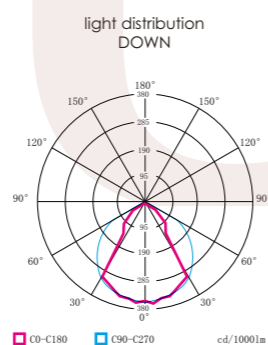

Quickinfo

	PET2501 M	PET2501 XL
size:	1190x390x53	1750x290x53
luminaire size:	1134x28	1694x28
light source size:	1134x28	1694x28
system power:	↓19.6W*	↓29.4W
luminous flux:	↓2234lm*	↓3351lm*
UGR:	< 19	< 19
light distribution-down:	120° opal 60°micropismatic 65°dark optics 55°dark optics	
luminous efficiency:	113 lm/w*	
electrical control:	ON/OFF DALI	
color temperature:	3000 K 4000 K	
on request:	TUNABLE WHITE	
luminaire color:	black white	

NUWEN Linear Light

NUWEN 2509

Quickinfo

size:	PET2509
luminaire size:	1150 x 1150 x 12
light source size:	600 x 600
system power:	↓40W
luminous flux:	↓4512lm
UGR:	< 19
light distribution-down:	90°
luminous efficiency:	114 lm/w*
electrical control:	ON/OFF
	DALI
color temperature:	3000K
	4000K
luminaire color:	white

On request we can produce it in other sizes!

+86-18680577977

NUWEN Linear Light

NUWEN 2510

Quickinfo

size:	PET2510
luminaire size:	1200 x 220
light source size:	600 x 82
system power:	↓48W (↑14W ↓34W)
luminous flux:	↑1750lm ↓3500lm
UGR:	< 17
light distribution-up:	100°
light distribution-down:	95°
luminous efficiency:	110 lm/w*
electrical control:	ON/OFF DALI
color temperature:	3000K 4000K
luminaire color:	black white

On request we can produce it in other sizes!

+86-18680577977

NUWEN Linear Light

NUWEN 2514

Quickinfo

	PET2514 L	PET2514 XL	PET2514 XXL
size:	1700 x 1000 x 35	2300 x 1000 x 35	2800 x 1000 x 35
luminaire size:	1200 x 240 x 33	1800 x 240 x 33	2300 x 240 x 33
light source size:			
system power:	50W	80W	120W
	(120W ↓30W)	(132W ↓48W)	(148W ↓72W)
luminous flux:	↑2700lm ↓3650lm	↑4320lm ↓5840lm	↑6480lm ↓8760lm
UGR:	< 19	< 19	< 19
light distribution-up:	115°		
light distribution-down:	80°		
luminous efficiency:	125 lm/w*		
electrical control:	ON/OFF		
	DALI		
color temperature:	3000K		
	4000K		
luminaire color:	black		
	white		