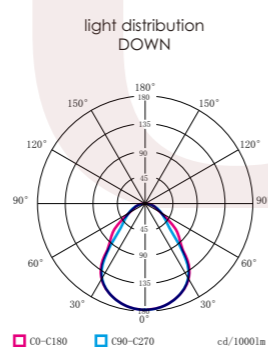

Quickinfo

	PET2501 M	PET2501 XL
size:	1190x390x53	1750x290x53
luminaire size:	1134x28	1694x28
light source size:	1134x28	1694x28
system power:	↓19.6W*	↓29.4W
luminous flux:	↓2234lm*	↓3351lm*
UGR:	< 19	< 19
light distribution-down:	120° opal 60°micropismatic 65°dark optics 55°dark optics	
luminous efficiency:	113 lm/w*	
electrical control:	ON/OFF DALI	
color temperature:	3000 K 4000 K	
on request:	TUNABLE WHITE	
luminaire color:	black white	

On request we can produce it in other sizes!

+86-18680577977

NUWEN Linear Light

NUWEN 2510

Quickinfo

size:	PET2510
luminaire size:	1200 x 220
light source size:	600 x 82
system power:	↓48W (↑14W ↓34W)
luminous flux:	↑1750lm ↓3500lm
UGR:	< 17
light distribution-up:	100°
light distribution-down:	95°
luminous efficiency:	110 lm/w*
electrical control:	ON/OFF DALI
color temperature:	3000K 4000K
luminaire color:	black white

On request we can produce it in other sizes!

+86-18680577977

NUWEN Linear Light

NUWEN 2511

Quickinfo

size:	PET2511
luminaire size:	1400 x 1400 x 55
light source size:	600 x 600
system power:	↓40W
luminous flux:	↓4512lm
UGR:	< 19
light distribution-down:	90°
luminous efficiency:	114 lm/w*
electrical control:	ON/OFF
	DALI
color temperature:	3000K
	4000K
luminaire color:	white

On request we can produce it in other sizes!

+86-18680577977

NUWEN Linear Light

NUWEN 2514

Quickinfo

	PET2514 L	PET2514 XL	PET2514 XXL
size:	1700 x 1000 x 35	2300 x 1000 x 35	2800 x 1000 x 35
luminaire size:	1200 x 240 x 33	1800 x 240 x 33	2300 x 240 x 33
light source size:			
system power:	50W	80W	120W
	(120W ↓30W)	(132W ↓48W)	(148W ↓72W)
luminous flux:	↑2700lm ↓3650lm	↑4320lm ↓5840lm	↑6480lm ↓8760lm
UGR:	< 19	< 19	< 19
light distribution-up:	115°		
light distribution-down:	80°		
luminous efficiency:	125 lm/w*		
electrical control:	ON/OFF		
	DALI		
color temperature:	3000K		
	4000K		
luminaire color:	black		
	white		