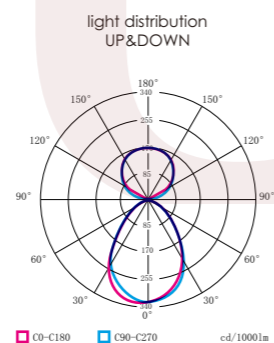

On request we can produce it in other sizes!

+86-18680577977

NUWEN Linear Light

NUWEN 2518

Quickinfo

size:	PET2518
luminaire size:	1320 x 500 x 57
system power:	60W
input power:	↑24W /12W ↓24W
luminous flux:	↑2040lm ↓1320lm
UGR:	< 18
light distribution-up:	125°
light distribution-down:	60°
luminous efficiency:	↑85 lm/w /↓55 lm/w
electrical control:	ON/OFF
	DALI
color temperature:	3000K
	4000K
	6500K
luminaire color:	black
	white
color:	

On request we can produce it in other sizes!

+86-18680577977

NUWEN Linear Light

NUWEN 2519

Quickinfo

size:	PET2519
luminaire size:	990 x 500 x 2020
system power:	52W
input power:	↑21W /10W ↓21W
luminous flux:	↑1785lm ↓1155lm
UGR:	< 18
light distribution-up:	125°
light distribution-down:	60°
luminous efficiency:	↑85 lm/w /↓55 lm/w
electrical control:	ON/OFF
	DALI
color temperature:	3000K
	4000K
	6500K
luminaire color:	black
	white
color:	

On request we can produce it in other sizes!

+86-18680577977

NUWEN Linear Light

NUWEN 2520

Quickinfo

size:	PET2520
luminaire size:	1382 x 75 x 105
system power:	30W/36W/45W
luminous flux:	1770 lm / 2124 lm / 2655 lm
UGR:	< 22
light distribution-down:	75°
electrical control:	ON/OFF DALI
color temperature:	3000K 4000K 6500K
luminaire color:	black white
color:	

Examples of lengths using linear modules

+86-18680577977