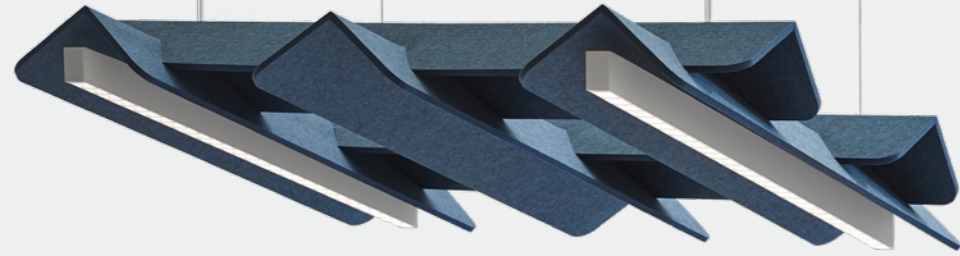

Recreation Area

+86-18680577977

NUWEN Linear Light

NUWEN 2502

Quickinfo

size:	PET2502
luminaire size:	1474x340x28
light source size:	1134x28
system power:	↓19.6W*
luminous flux:	↓2234lm*
UGR:	< 19
light distribution-down:	120° opal 60°micropismatic 65°dark optics 55°dark optics
luminous efficiency:	113 lm/w*
electrical control:	ON/OFF DALI
color temperature:	3000 K 4000 K
on request:	TUNABLE WHITE
luminaire color:	black white

On request we can produce it in other sizes!

Recreation Area

+86-18680577977

NUWEN Linear Light

NUWEN 2503

Quickinfo

size:	PET2503
luminaire size:	1200 x 1600 x 210
light source size:	2 x 1136 x 43
system power:	2 x 119.6W*
luminous flux:	2 x 12312lm*
UGR:	< 19
light distribution-down:	120° opal 60° micropismatic 80°/50°/35° dark optics
luminous efficiency:	117 lm/w*
electrical control:	ON/OFF DALI
color temperature:	3000 K 4000 K
on request:	TUNABLE WHITE
luminaire color:	black white