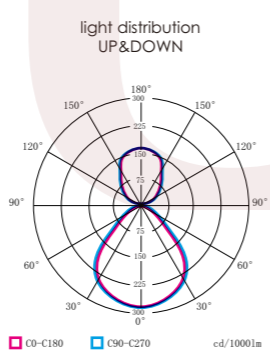

Quickinfo

	PET2501 M	PET2501 XL
size:	1190x390x53	1750x290x53
luminaire size:	1134x28	1694x28
light source size:	1134x28	1694x28
system power:	↓19.6W*	↓29.4W
luminous flux:	↓2234lm*	↓3351lm*
UGR:	< 19	< 19
light distribution-down:	120° opal 60°micropismatic 65°dark optics 55°dark optics	
luminous efficiency:	113 lm/w*	
electrical control:	ON/OFF DALI	
color temperature:	3000 K 4000 K	
on request:	TUNABLE WHITE	
luminaire color:	black white	

NUWEN Linear Light

NUWEN 2509

Quickinfo

size:	PET2509
luminaire size:	1150 x 1150 x 12
light source size:	600 x 600
system power:	↓40W
luminous flux:	↓4512lm
UGR:	< 19
light distribution-down:	90°
luminous efficiency:	114 lm/w*
electrical control:	ON/OFF
	DALI
color temperature:	3000K
	4000K
luminaire color:	white

On request we can produce it in other sizes!

+86-18680577977

NUWEN Linear Light

NUWEN 2510

Quickinfo

size:	PET2510
luminaire size:	1200 x 220
light source size:	600 x 82
system power:	↓48W (↑14W ↓34W)
luminous flux:	↑1750lm ↓3500lm
UGR:	< 17
light distribution-up:	100°
light distribution-down:	95°
luminous efficiency:	110 lm/w*
electrical control:	ON/OFF DALI
color temperature:	3000K 4000K
luminaire color:	black white

On request we can produce it in other sizes!

+86-18680577977

NUWEN Linear Light

NUWEN 2511

Quickinfo

size:	PET2511
luminaire size:	1400 x 1400 x 55
light source size:	600 x 600
system power:	↓40W
luminous flux:	↓4512lm
UGR:	< 19
light distribution-down:	90°
luminous efficiency:	114 lm/w*
electrical control:	ON/OFF
	DALI
color temperature:	3000K
	4000K
luminaire color:	white