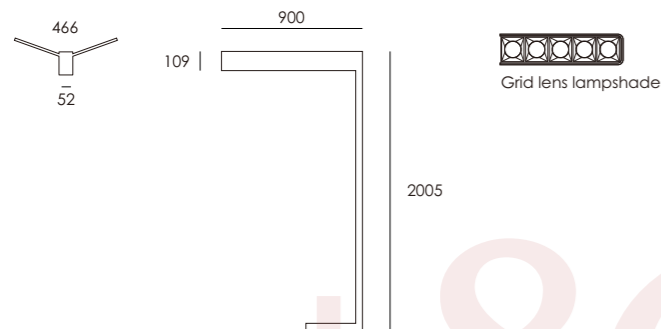

On request we can produce it in other sizes!

+86-18680577977

NUWEN Linear Light

NUWEN 2506

Quickinfo

size:	PET2506
luminaire size:	900 x 466 x 2005
light source size:	900 x 52 x 109
system power:	UP14W / DOWN 22W
luminous flux:	↑1700lm ↓1760lm
UGR:	< 19
light distribution-down:	120° opal
	60°micropismatic
	65°dark optics
	55°dark optics
luminous efficiency:	75 lm/w*
electrical control:	ON/OFF
	DALI
color temperature:	4000K
luminaire color:	black
	white

On request we can produce it in other sizes!

+86-18680577977

NUWEN Linear Light

NUWEN 2507

Quickinfo

size:	PET2507
luminaire size:	1600 x 820 x 2020
light source size:	1600 x 52 x 138
system power:	UP14W/ DOWN 22W
luminous flux:	↑1700lm ↓1760lm
UGR:	< 19
light distribution-down:	120° opal 60°micropismatic 65°dark optics 55°dark optics
luminous efficiency:	75 lm/w*
electrical control:	ON/OFF DALI
color temperature:	4000K
luminaire color:	black white

On request we can produce it in other sizes!

+86-18680577977

NUWEN Linear Light

NUWEN 2514

Quickinfo

	PET2514 L	PET2514 XL	PET2514 XXL
size:	1700 x 1000 x 35	2300 x 1000 x 35	2800 x 1000 x 35
luminaire size:	1200 x 240 x 33	1800 x 240 x 33	2300 x 240 x 33
light source size:			
system power:	50W	80W	120W
	(120W ↓30W)	(132W ↓48W)	(148W ↓72W)
luminous flux:	↑2700lm ↓3650lm	↑4320lm ↓5840lm	↑6480lm ↓8760lm
UGR:	< 19	< 19	< 19
light distribution-up:	115°		
light distribution-down:	80°		
luminous efficiency:	125 lm/w*		
electrical control:	ON/OFF		
	DALI		
color temperature:	3000K		
	4000K		
luminaire color:	black		
	white		