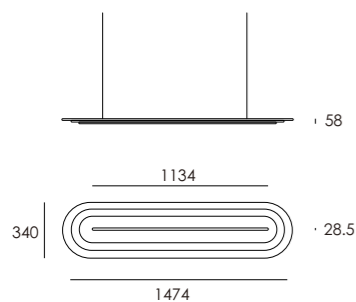

Quickinfo

	PET2501 M	PET2501 XL
size:	1190x390x53	1750x290x53
luminaire size:	1134x28	1694x28
light source size:	1134x28	1694x28
system power:	↓19.6W*	↓29.4W
luminous flux:	↓2234lm*	↓3351lm*
UGR:	< 19	< 19
light distribution-down:	120° opal 60°micropismatic 65°dark optics 55°dark optics	
luminous efficiency:	113 lm/w*	
electrical control:	ON/OFF DALI	
color temperature:	3000 K 4000 K	
on request:	TUNABLE WHITE	
luminaire color:	black white	

Recreation Area

+86-18680577977

NUWEN Linear Light

NUWEN 2502

Quickinfo

size:	PET2502
luminaire size:	1474x340x28
light source size:	1134x28
system power:	↓19.6W*
luminous flux:	↓2234lm*
UGR:	< 19
light distribution-down:	120° opal 60°micropismatic 65°dark optics 55°dark optics
luminous efficiency:	113 lm/w*
electrical control:	ON/OFF DALI
color temperature:	3000 K 4000 K
on request:	TUNABLE WHITE
luminaire color:	black white

On request we can produce it in other sizes!

Recreation Area

+86-18680577977

NUWEN Linear Light

NUWEN 2503

Quickinfo

size:	PET2503
luminaire size:	1200 x 1600 x 210
light source size:	2 x 1136 x 43
system power:	2 x 119.6W*
luminous flux:	2 x 12312lm*
UGR:	< 19
light distribution-down:	120° opal 60° micropismatic 80°/50°/35° dark optics
luminous efficiency:	117 lm/w*
electrical control:	ON/OFF DALI
color temperature:	3000 K 4000 K
on request:	TUNABLE WHITE
luminaire color:	black white

Recreation Area

+86-18680577977

NUWEN Linear Light

NUWEN 2504

Quickinfo

size:	PET2504
luminaire size:	1250 x 60 x 450
	1526 x 60 x 450
	1800 x 60 x 450
	790 x 60 x 600
system power:	28W/32W/36W/18W
luminous flux:	12100lm*
UGR:	< 19
light distribution-down:	120° opal
	60°micropismatic
	65°dark optics
	55°dark optics
luminous efficiency:	75 lm/w*
electrical control:	ON/OFF
	DALI
color temperature:	3000K / 4000K / 6000K
luminaire color:	black
	white