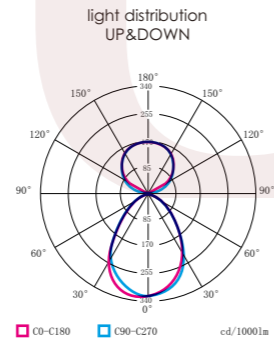

55 |

On request we can produce it in other sizes!

+86-18680577977

NUWEN Linear Light

NUWEN 2513

Quickinfo

size:	PET2513	
luminaire size:	800/1000/1180 x 450 x 55	1000/1180/1400 x 600 x 55
light source size:	450 x 82	600 x 82
system power:	30W (↑19W ↓21W)	48W (↑14W ↓34W)
luminous flux:	↑1000lm ↓2100lm	↑1750lm ↓3500lm
UGR:	< 18	< 17
light distribution-up:	100°	
light distribution-down:	95°	
luminous efficiency:	110 lm/w*	
electrical control:	ON/OFF DALI	
color temperature:	3000K 4000K	
luminaire color:	black white	

On request we can produce it in other sizes!

+86-18680577977

NUWEN Linear Light

NUWEN 2514

Quickinfo

	PET2514 L	PET2514 XL	PET2514 XXL
size:	1700 x 1000 x 35	2300 x 1000 x 35	2800 x 1000 x 35
luminaire size:	1200 x 240 x 33	1800 x 240 x 33	2300 x 240 x 33
light source size:			
system power:	50W	80W	120W
	(120W ↓30W)	(132W ↓48W)	(148W ↓72W)
luminous flux:	↑2700lm ↓3650lm	↑4320lm ↓5840lm	↑6480lm ↓8760lm
UGR:	< 19	< 19	< 19
light distribution-up:	115°		
light distribution-down:	80°		
luminous efficiency:	125 lm/w*		
electrical control:	ON/OFF		
	DALI		
color temperature:	3000K		
	4000K		
luminaire color:	black		
	white		

On request we can produce it in other sizes!

+86-18680577977

NUWEN Linear Light

NUWEN 2518

Quickinfo

size:	PET2518
luminaire size:	1320 x 500 x 57
system power:	60W
input power:	↑24W /12W ↓24W
luminous flux:	↑2040lm ↓1320lm
UGR:	< 18
light distribution-up:	125°
light distribution-down:	60°
luminous efficiency:	↑85 lm/w /↓55 lm/w
electrical control:	ON/OFF
	DALI
color temperature:	3000K
	4000K
	6500K
luminaire color:	black
	white
color:	