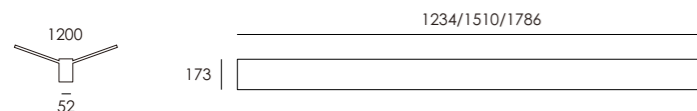

Quickinfo

	PET2501 M	PET2501 XL
size:	1190x390x53	1750x290x53
luminaire size:	1134x28	1694x28
light source size:	1134x28	1694x28
system power:	↓19.6W*	↓29.4W
luminous flux:	↓2234lm*	↓3351lm*
UGR:	< 19	< 19
light distribution-down:	120° opal 60°micropismatic 65°dark optics 55°dark optics	
luminous efficiency:	113 lm/w*	
electrical control:	ON/OFF DALI	
color temperature:	3000 K 4000 K	
on request:	TUNABLE WHITE	
luminaire color:	black white	

Recreation Area

+86-18680577977

NUWEN Linear Light

NUWEN 2504

Quickinfo

size:	PET2504
luminaire size:	1250 x 60 x 450
	1526 x 60 x 450
	1800 x 60 x 450
	790 x 60 x 600
system power:	28W/32W/36W/18W
luminous flux:	12100lm*
UGR:	< 19
light distribution-down:	120° opal
	60°micropismatic
	65°dark optics
	55°dark optics
luminous efficiency:	75 lm/w*
electrical control:	ON/OFF
	DALI
color temperature:	3000K / 4000K / 6000K
luminaire color:	black
	white

Recreation Area

On request we can produce it in other sizes!

+86-18680577977

NUWEN Linear Light

NUWEN 2505

Quickinfo

size:	PET2505
luminaire size:	1200 x 52 x 173
light source size:	1234/1510/1786 x 52 x 173
system power:	UP15W 20W 30W / DOWN 30W 36W 45W
luminous flux:	↑700lm ↓1760lm
UGR:	< 19
light distribution-down:	12°/24°/38°/40°x 40°/35°x 70°optics
	60° optics
luminous efficiency:	80 lm/w*
electrical control:	ON/OFF
	DALI
color temperature:	4000K
luminaire color:	black
	white

On request we can produce it in other sizes!

+86-18680577977

NUWEN Linear Light

NUWEN 2506

Quickinfo

size:	PET2506
luminaire size:	900 x 466 x 2005
light source size:	900 x 52 x 109
system power:	UP14W / DOWN 22W
luminous flux:	↑1700lm ↓1760lm
UGR:	< 19
light distribution-down:	120° opal
	60°micropismatic
	65°dark optics
	55°dark optics
luminous efficiency:	75 lm/w*
electrical control:	ON/OFF
	DALI
color temperature:	4000K
luminaire color:	black
	white