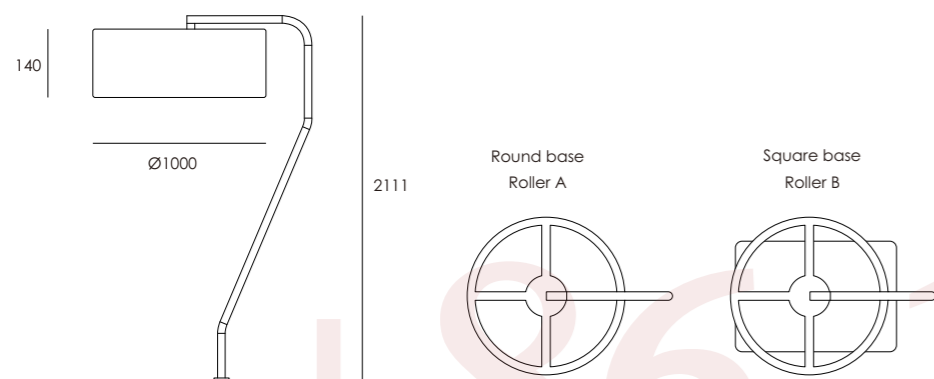

On request we can produce it in other sizes!

+86-18680577977

NUWEN Linear Light

NUWEN 2514

Quickinfo

	PET2514 L	PET2514 XL	PET2514 XXL
size:	1700 x 1000 x 35	2300 x 1000 x 35	2800 x 1000 x 35
luminaire size:	1200 x 240 x 33	1800 x 240 x 33	2300 x 240 x 33
light source size:			
system power:	50W	80W	120W
	(120W ↓30W)	(132W ↓48W)	(148W ↓72W)
luminous flux:	↑2700lm ↓3650lm	↑4320lm ↓5840lm	↑6480lm ↓8760lm
UGR:	< 19	< 19	< 19
light distribution-up:	115°		
light distribution-down:	80°		
luminous efficiency:	125 lm/w*		
electrical control:	ON/OFF		
	DALI		
color temperature:	3000K		
	4000K		
luminaire color:	black		
	white		

On request we can produce it in other sizes!

+86-18680577977

NUWEN Linear Light

NUWEN 2515

Quickinfo

size:	PET2515
luminaire size:	1200 x 2111 x 1000
light source size:	600 x 82
system power:	48W (↑14W ↓34W)
luminous flux:	↑1750lm ↓3500lm
UGR:	< 17
light distribution-up:	100°
light distribution-down:	95°
luminous efficiency:	110 lm/w*
electrical control:	ON/OFF DALI
color temperature:	3000K 4000K
luminaire color:	black white
frame color:	black white

On request we can produce it in other sizes!

+86-18680577977

NUWEN Linear Light

NUWEN 2516

Quickinfo

size:	PET2516
luminaire size:	1200 x 300 x 64
system power:	45W
input power:	↑15W ↓30W
luminous flux:	↑2025lm ↓2760lm
UGR:	< 22
light distribution-up:	130°
light distribution-down:	85°/65°/60°
luminous efficiency:	↑135 lm/w / ↓92 lm/w
electrical control:	ON/OFF
	DALI
color temperature:	3000K
	4000K
	6500K
luminaire color:	black
	white
color:	