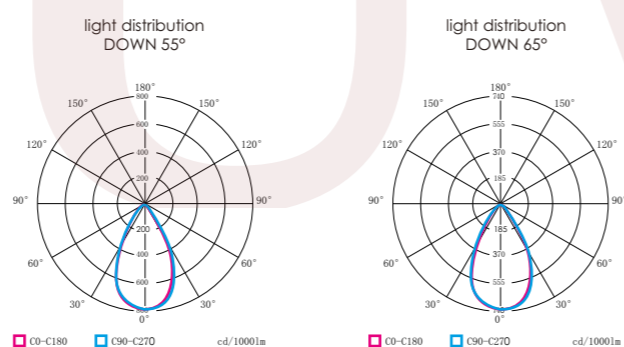

Quickinfo

	PET2501 M	PET2501 XL
size:	1190x390x53	1750x290x53
luminaire size:	1134x28	1694x28
light source size:	1134x28	1694x28
system power:	↓19.6W*	↓29.4W
luminous flux:	↓2234lm*	↓3351lm*
UGR:	< 19	< 19
light distribution-down:	120° opal 60°micropismatic 65°dark optics 55°dark optics	
luminous efficiency:	113 lm/w*	
electrical control:	ON/OFF DALI	
color temperature:	3000 K 4000 K	
on request:	TUNABLE WHITE	
luminaire color:	black white	

Recreation Area

+86-18680577977

NUWEN Linear Light

NUWEN 2502

Quickinfo

size:	PET2502
luminaire size:	1474x340x28
light source size:	1134x28
system power:	↓19.6W*
luminous flux:	↓2234lm*
UGR:	< 19
light distribution-down:	120° opal 60°micropismatic 65°dark optics 55°dark optics
luminous efficiency:	113 lm/w*
electrical control:	ON/OFF DALI
color temperature:	3000 K 4000 K
on request:	TUNABLE WHITE
luminaire color:	black white

Recreation Area

+86-18680577977

NUWEN Linear Light

NUWEN 2504

Quickinfo

size:	PET2504
luminaire size:	1250 x 60 x 450
	1526 x 60 x 450
	1800 x 60 x 450
	790 x 60 x 600
system power:	28W/32W/36W/18W
luminous flux:	12100lm*
UGR:	< 19
light distribution-down:	120° opal
	60°micropismatic
	65°dark optics
	55°dark optics
luminous efficiency:	75 lm/w*
electrical control:	ON/OFF
	DALI
color temperature:	3000K / 4000K / 6000K
luminaire color:	black
	white

On request we can produce it in other sizes!

+86-18680577977

NUWEN Linear Light

NUWEN 2506

Quickinfo

size:	PET2506
luminaire size:	900 x 466 x 2005
light source size:	900 x 52 x 109
system power:	UP14W / DOWN 22W
luminous flux:	↑1700lm ↓1760lm
UGR:	< 19
light distribution-down:	120° opal
	60°micropismatic
	65°dark optics
	55°dark optics
luminous efficiency:	75 lm/w*
electrical control:	ON/OFF
	DALI
color temperature:	4000K
luminaire color:	black
	white