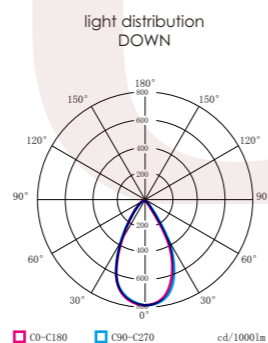

Quickinfo

	PET2501 M	PET2501 XL
size:	1190x390x53	1750x290x53
luminaire size:	1134x28	1694x28
light source size:	1134x28	1694x28
system power:	↓19.6W*	↓29.4W
luminous flux:	↓2234lm*	↓3351lm*
UGR:	< 19	< 19
light distribution-down:	120° opal 60°micropismatic 65°dark optics 55°dark optics	
luminous efficiency:	113 lm/w*	
electrical control:	ON/OFF DALI	
color temperature:	3000 K 4000 K	
on request:	TUNABLE WHITE	
luminaire color:	black white	

Recreation Area

On request we can produce it in other sizes!

+86-18680577977

NUWEN Linear Light

NUWEN 2505

Quickinfo

size:	PET2505
luminaire size:	1200 x 52 x 173
light source size:	1234/1510/1786 x 52 x 173
system power:	UP15W 20W 30W / DOWN 30W 36W 45W
luminous flux:	↑700lm ↓1760lm
UGR:	< 19
light distribution-down:	12°/24°/38°/40°x 40°/35°x 70°optics
	60° optics
luminous efficiency:	80 lm/w*
electrical control:	ON/OFF
	DALI
color temperature:	4000K
luminaire color:	black
	white

On request we can produce it in other sizes!

+86-18680577977

NUWEN Linear Light

NUWEN 2506

Quickinfo

size:	PET2506
luminaire size:	900 x 466 x 2005
light source size:	900 x 52 x 109
system power:	UP14W / DOWN 22W
luminous flux:	↑1700lm ↓1760lm
UGR:	< 19
light distribution-down:	120° opal
	60°micropismatic
	65°dark optics
	55°dark optics
luminous efficiency:	75 lm/w*
electrical control:	ON/OFF
	DALI
color temperature:	4000K
luminaire color:	black
	white

On request we can produce it in other sizes!

+86-18680577977

NUWEN Linear Light

NUWEN 2507

Quickinfo

size:	PET2507
luminaire size:	1600 x 820 x 2020
light source size:	1600 x 52 x 138
system power:	UP14W/ DOWN 22W
luminous flux:	↑1700lm ↓1760lm
UGR:	< 19
light distribution-down:	120° opal 60°micropismatic 65°dark optics 55°dark optics
luminous efficiency:	75 lm/w*
electrical control:	ON/OFF DALI
color temperature:	4000K
luminaire color:	black white