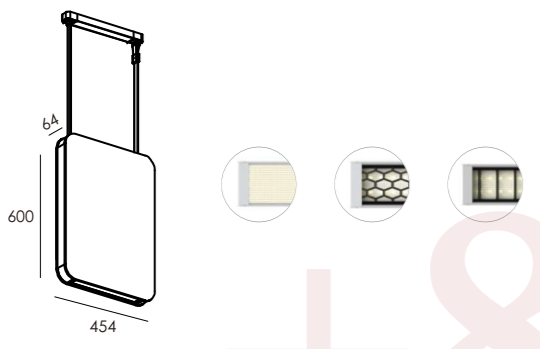

On request we can produce it in other sizes!

+86-18680577977

NUWEN Linear Light

NUWEN 2517

Quickinfo

size:	PET2517
luminaire size:	454 x 600 x 64
system power:	16W
input power:	↑5W ↓11W
luminous flux:	↑675lm ↓1012lm
UGR:	< 22
light distribution-up:	130°
light distribution-down:	85°/65°/60°
luminous efficiency:	↑135 lm/w / ↓92 lm/w
electrical control:	ON/OFF
	DALI
color temperature:	3000K
	4000K
	6500K
luminaire color:	black
	white
color:	

On request we can produce it in other sizes!

+86-18680577977

NUWEN Linear Light

NUWEN 2518

Quickinfo

size:	PET2518
luminaire size:	1320 x 500 x 57
system power:	60W
input power:	↑24W /12W ↓24W
luminous flux:	↑2040lm ↓1320lm
UGR:	< 18
light distribution-up:	125°
light distribution-down:	60°
luminous efficiency:	↑85 lm/w /↓55 lm/w
electrical control:	ON/OFF
	DALI
color temperature:	3000K
	4000K
	6500K
luminaire color:	black
	white
color:	