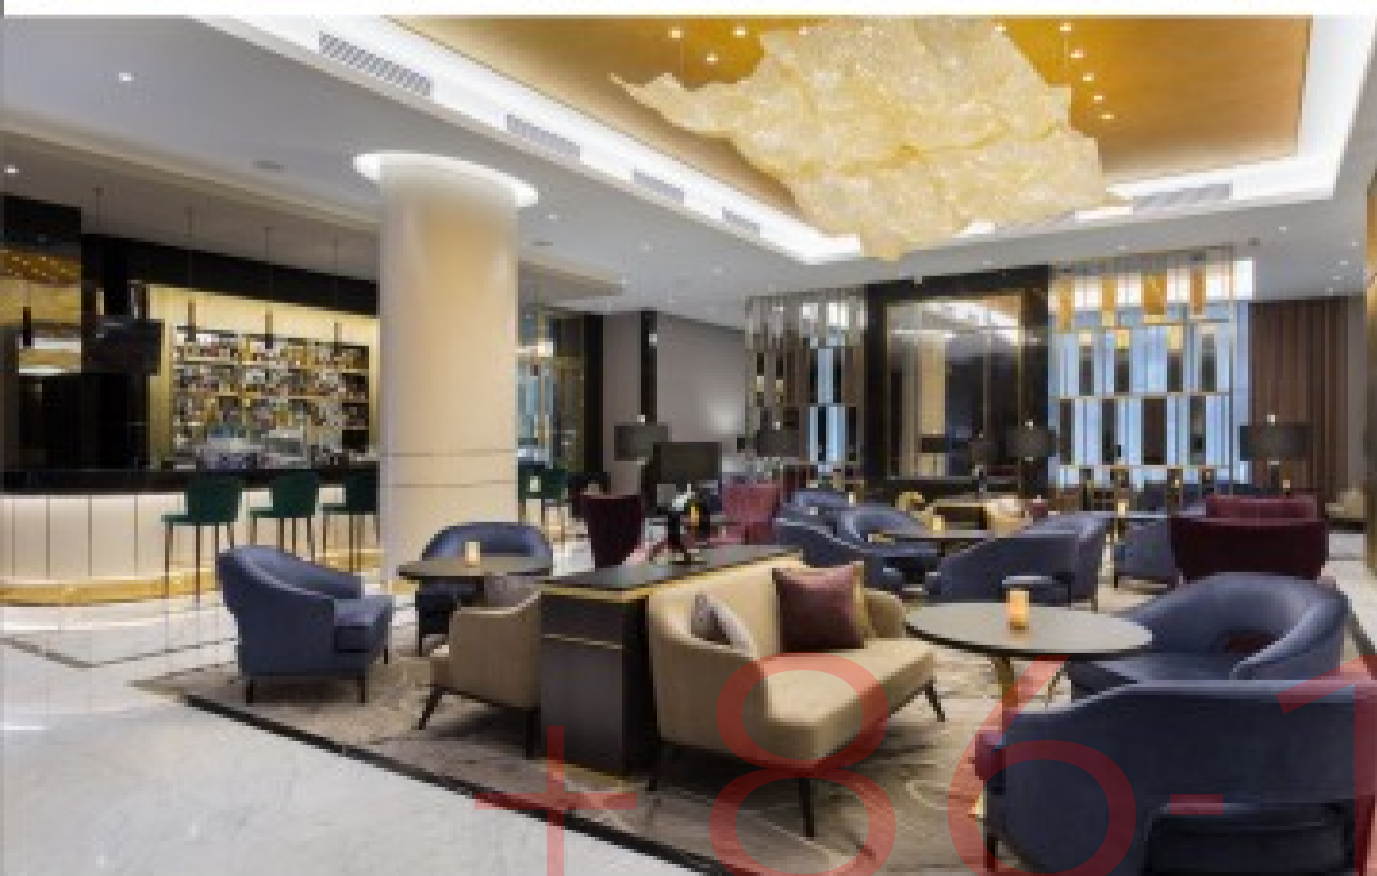

Appreciation of classic engineering cases