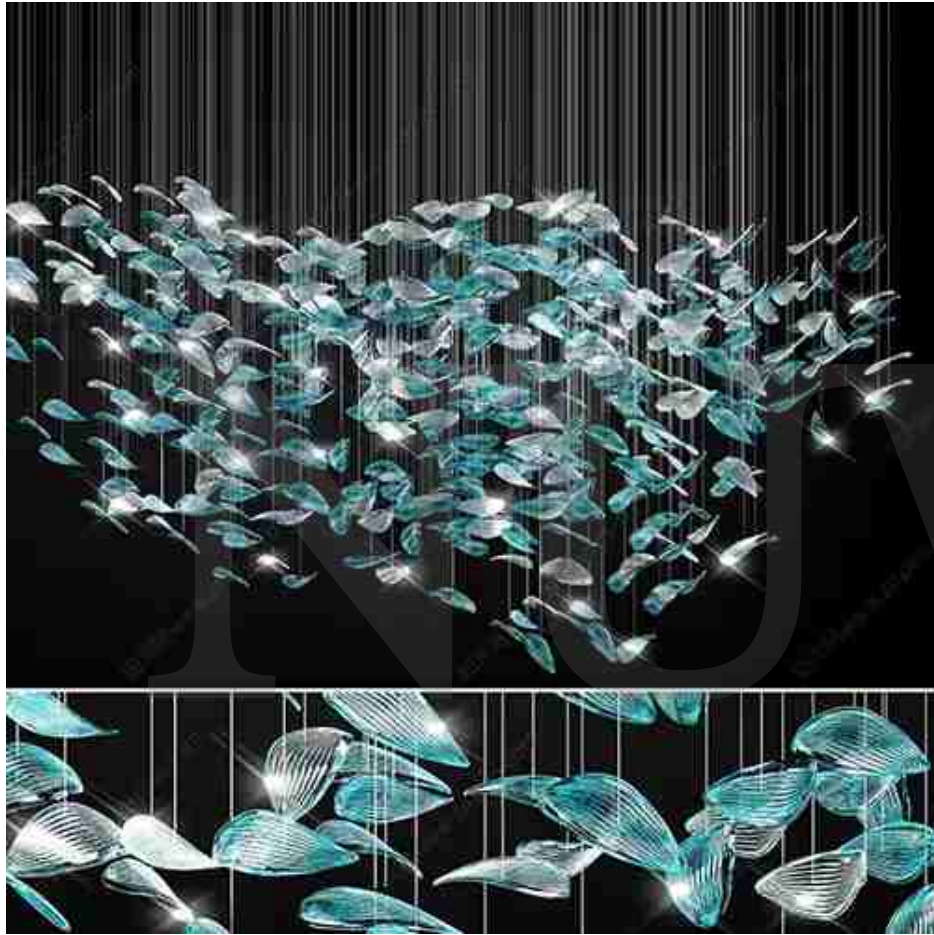

+86-18680577977