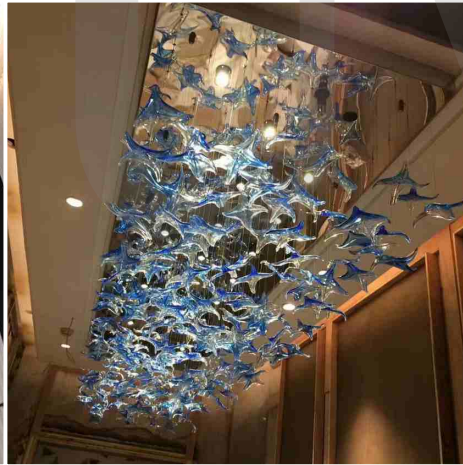

+86-18680577977