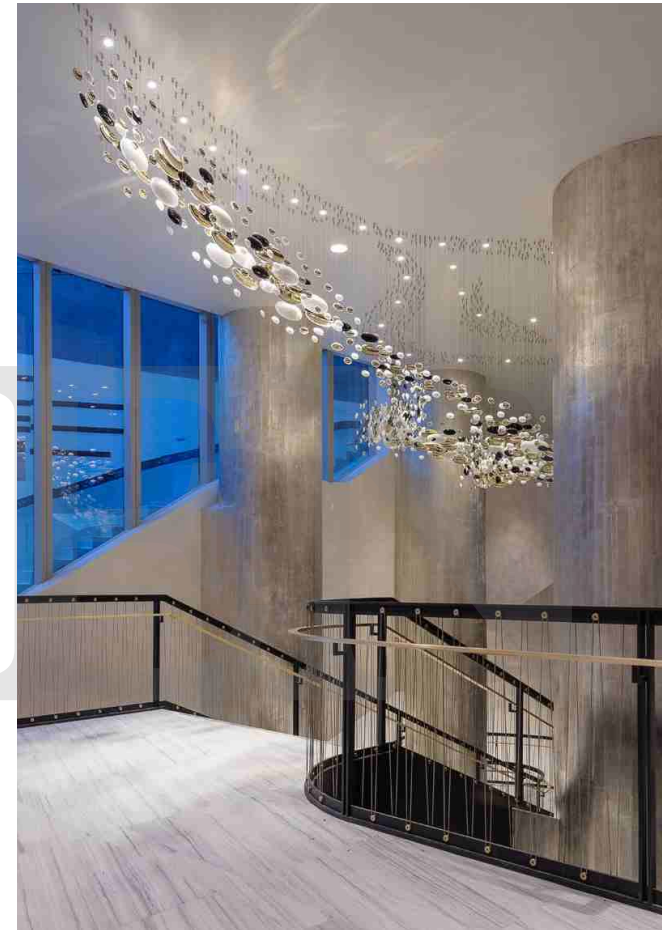

+86-18680577977