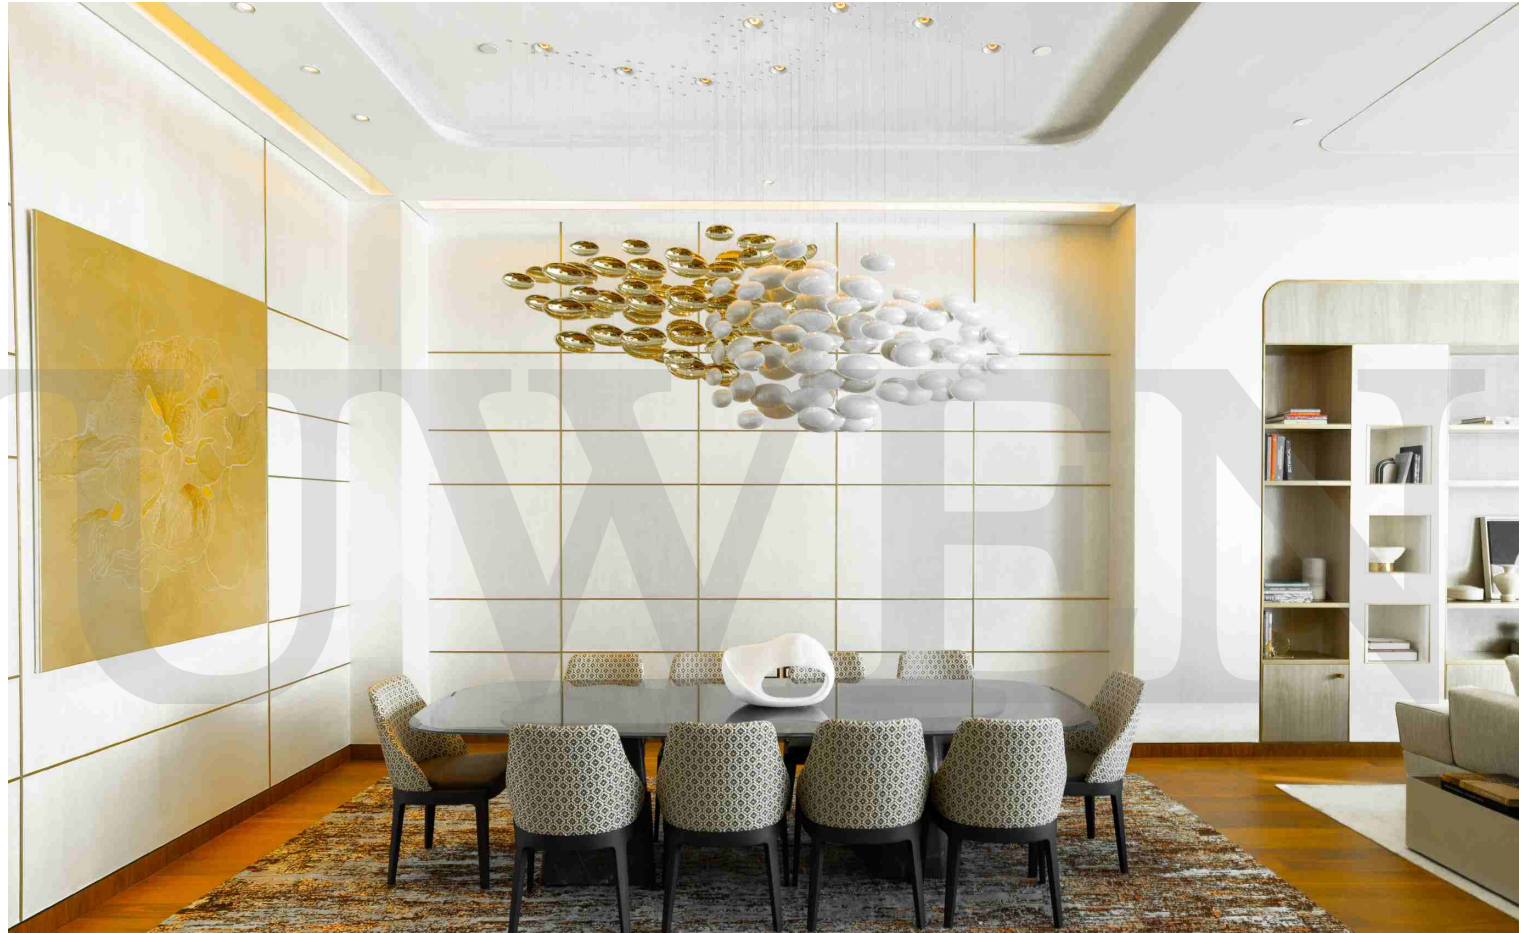

+86-18680577977