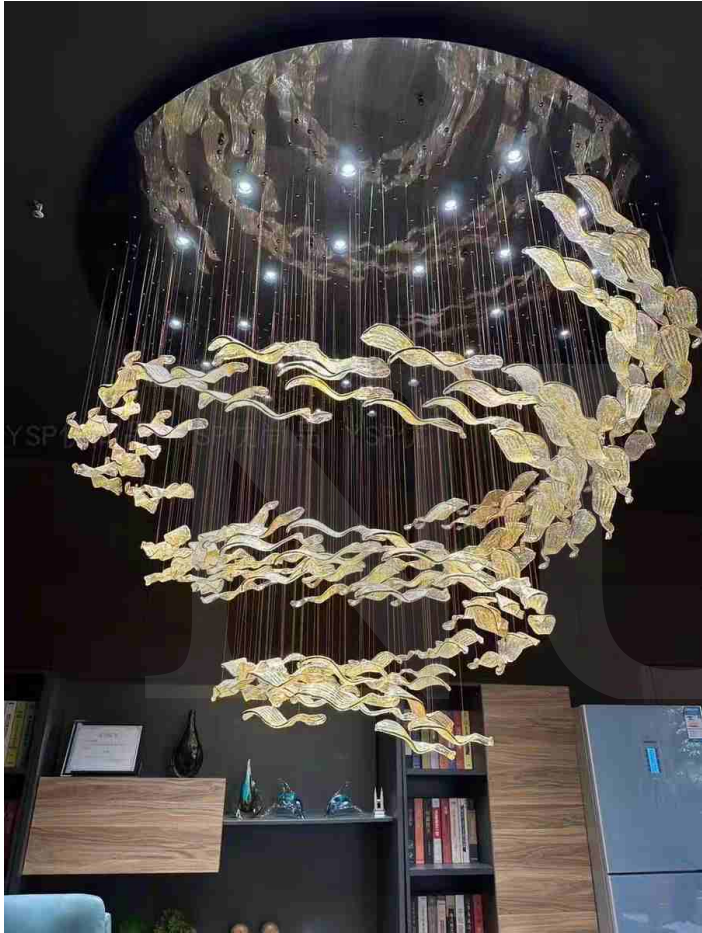

+86-18680577977