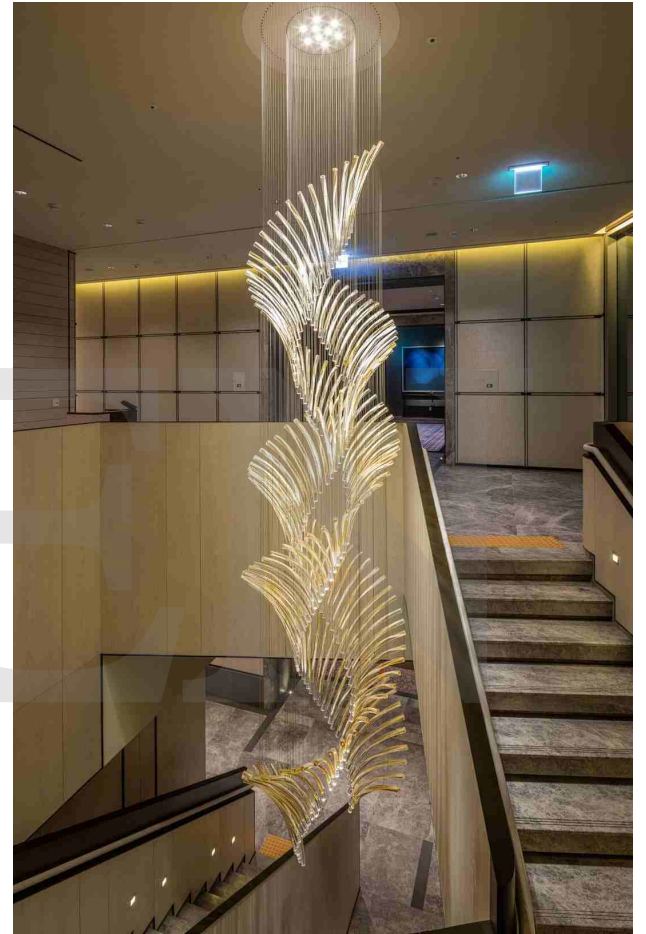

+86-18680577977