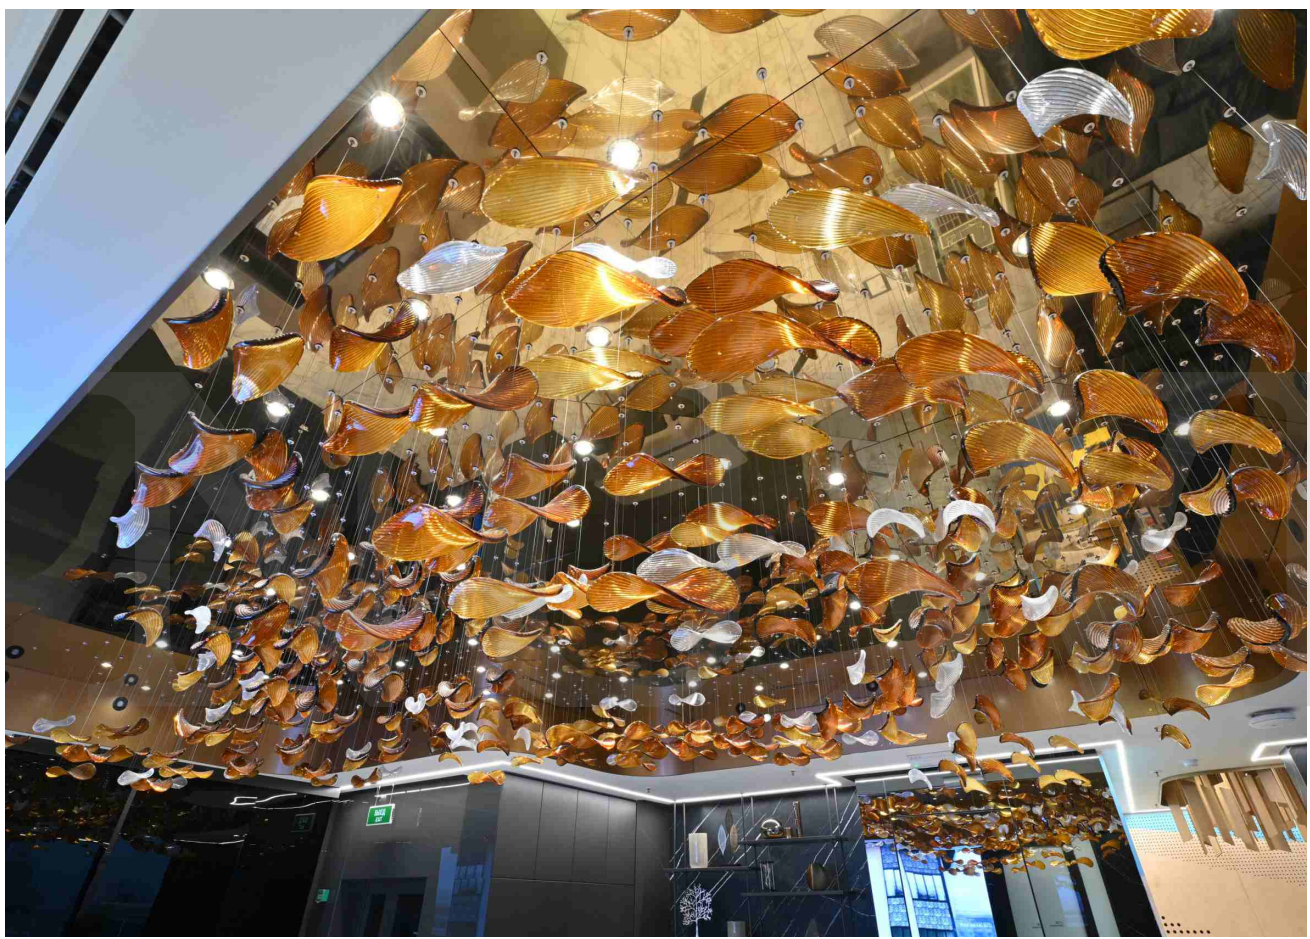

+86-18680577977