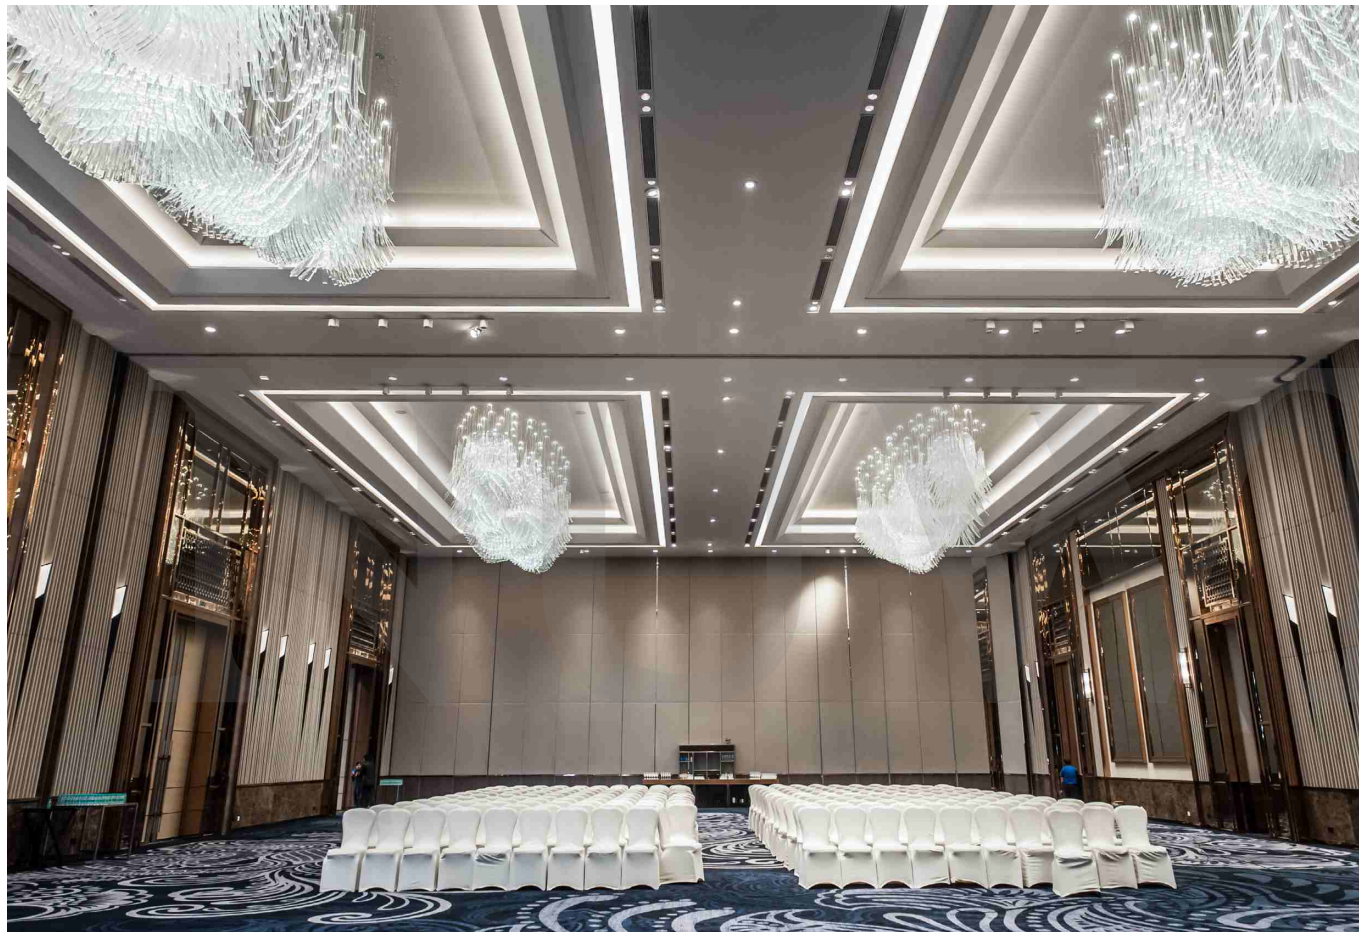

+86-18680577977