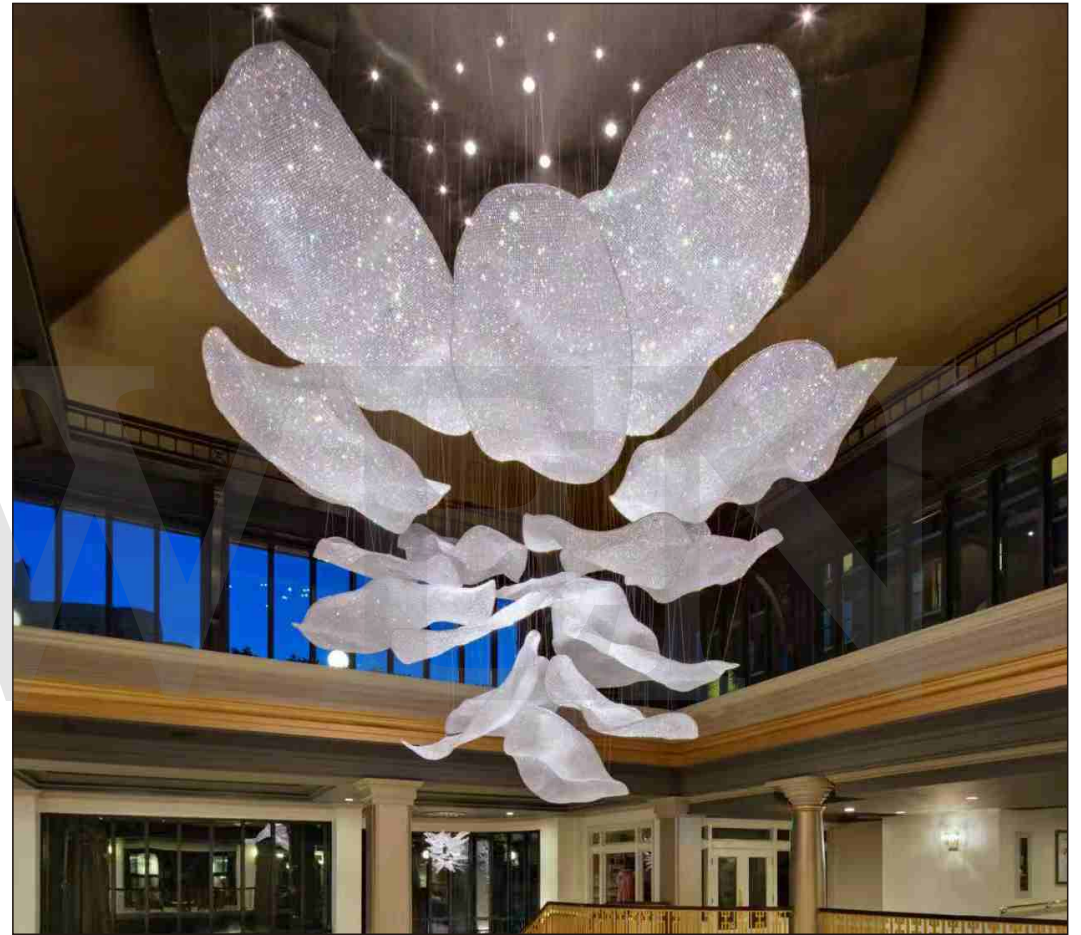

+86-18680577977