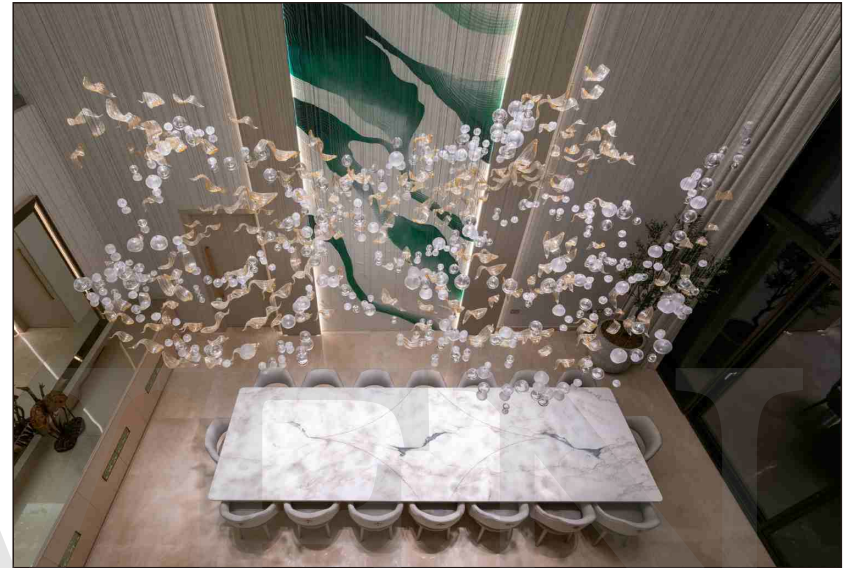

+86-18680577977