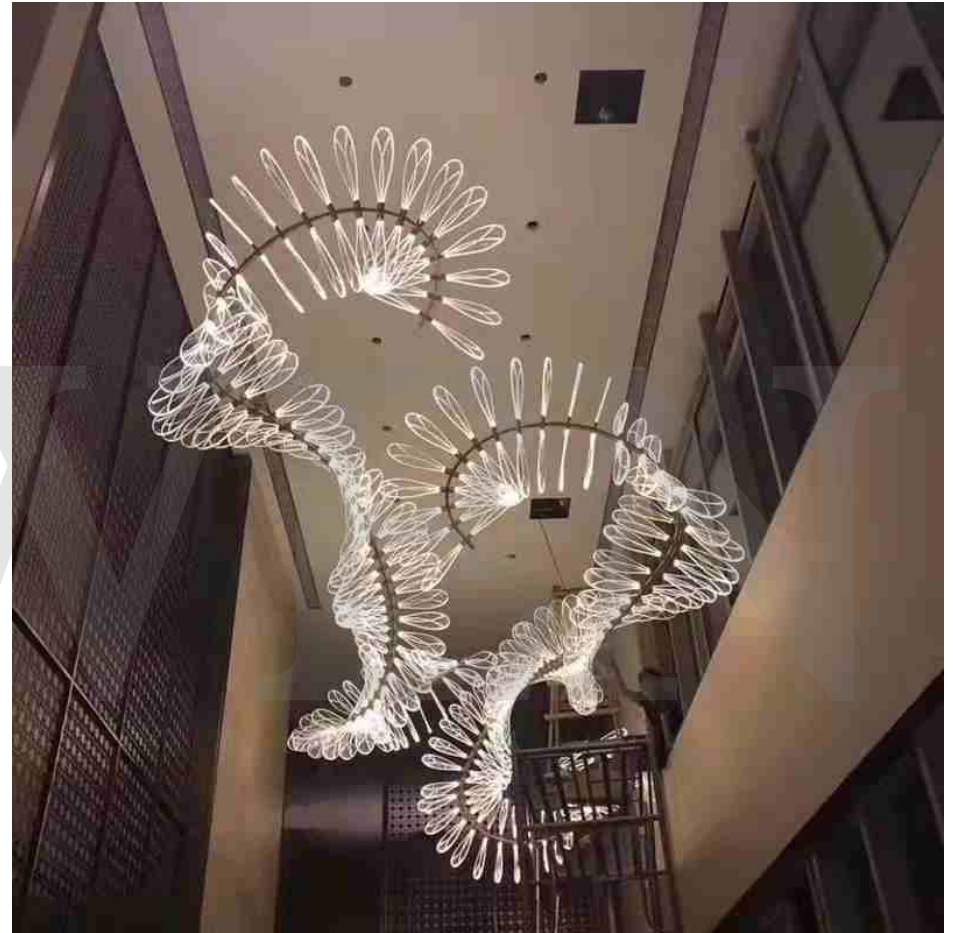

+86-18680577977