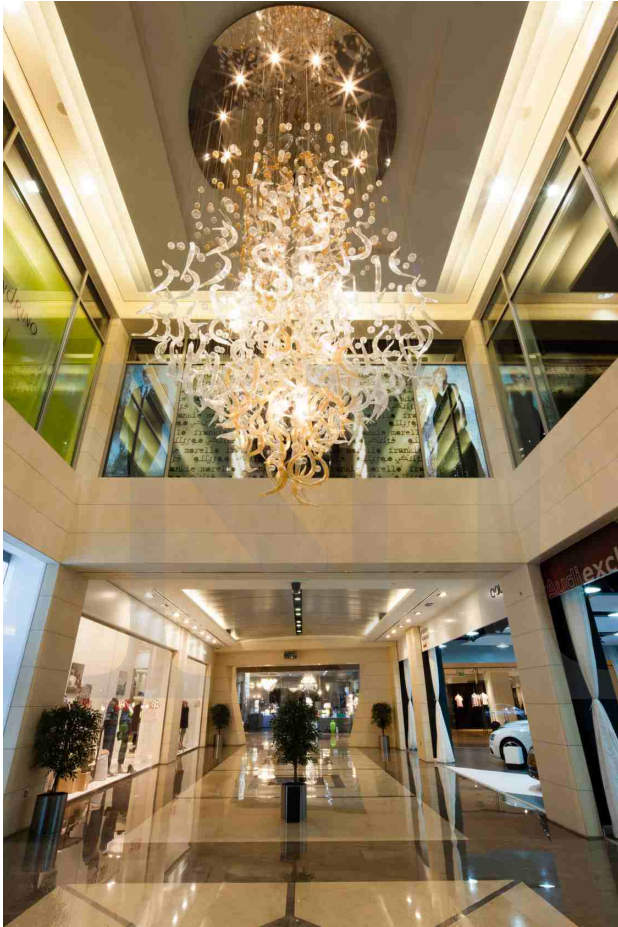

+86-18680577977