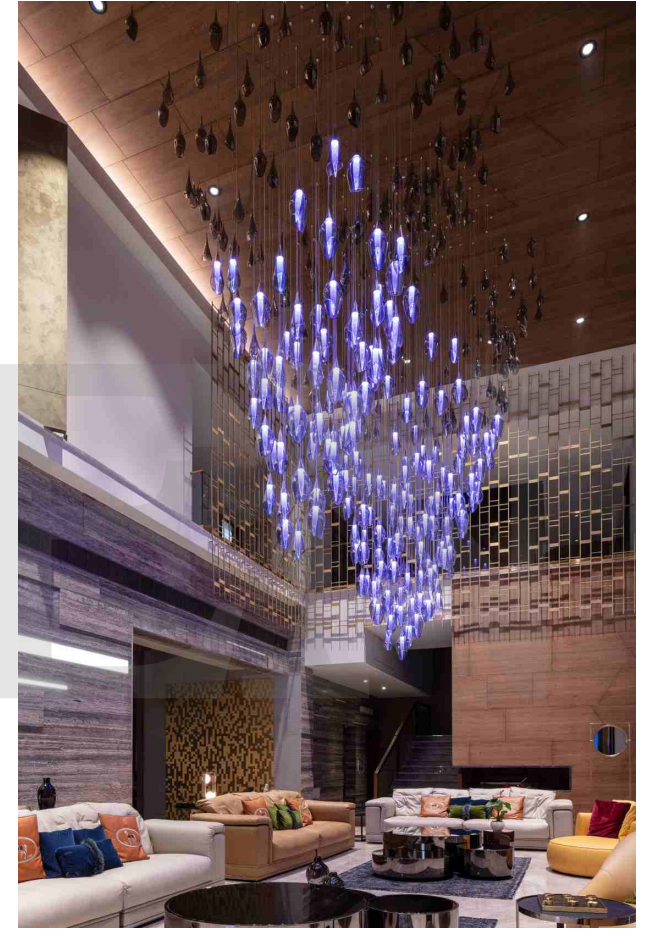

+86-18680577977