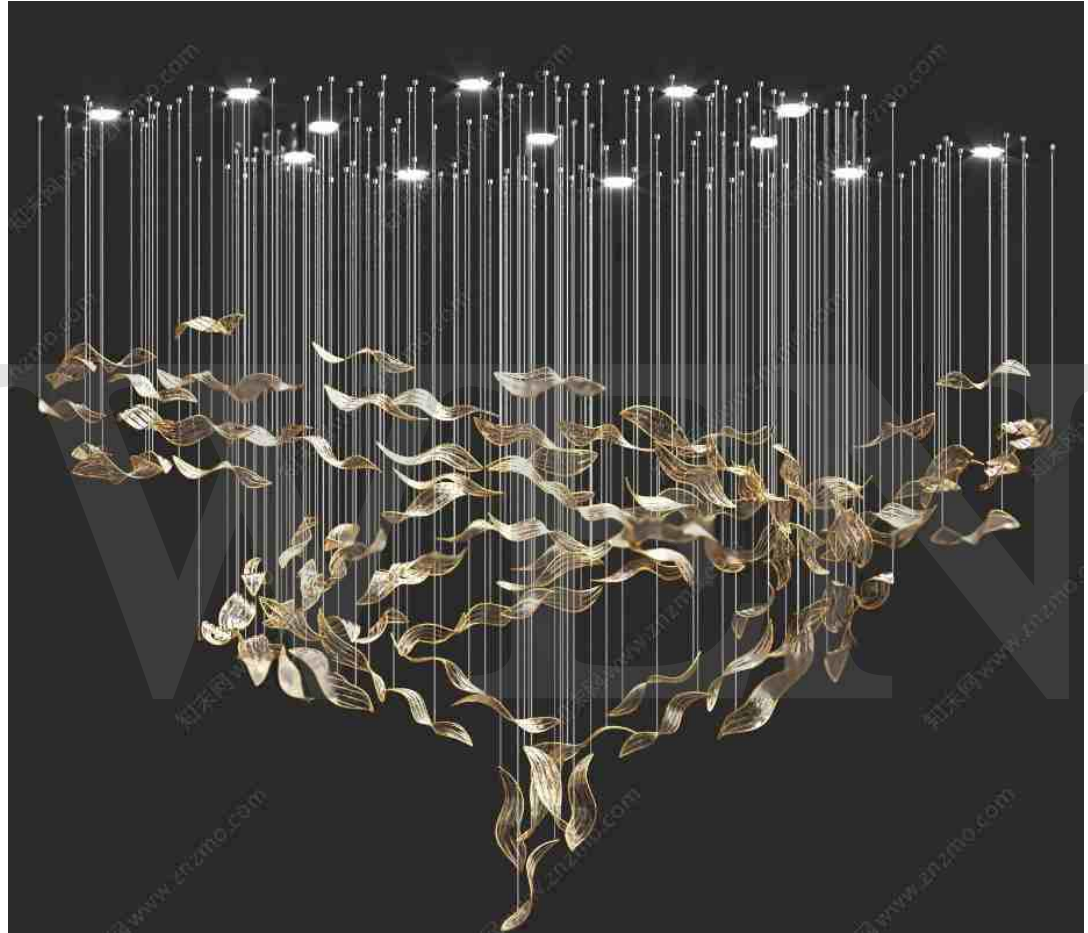

+86-18680577977