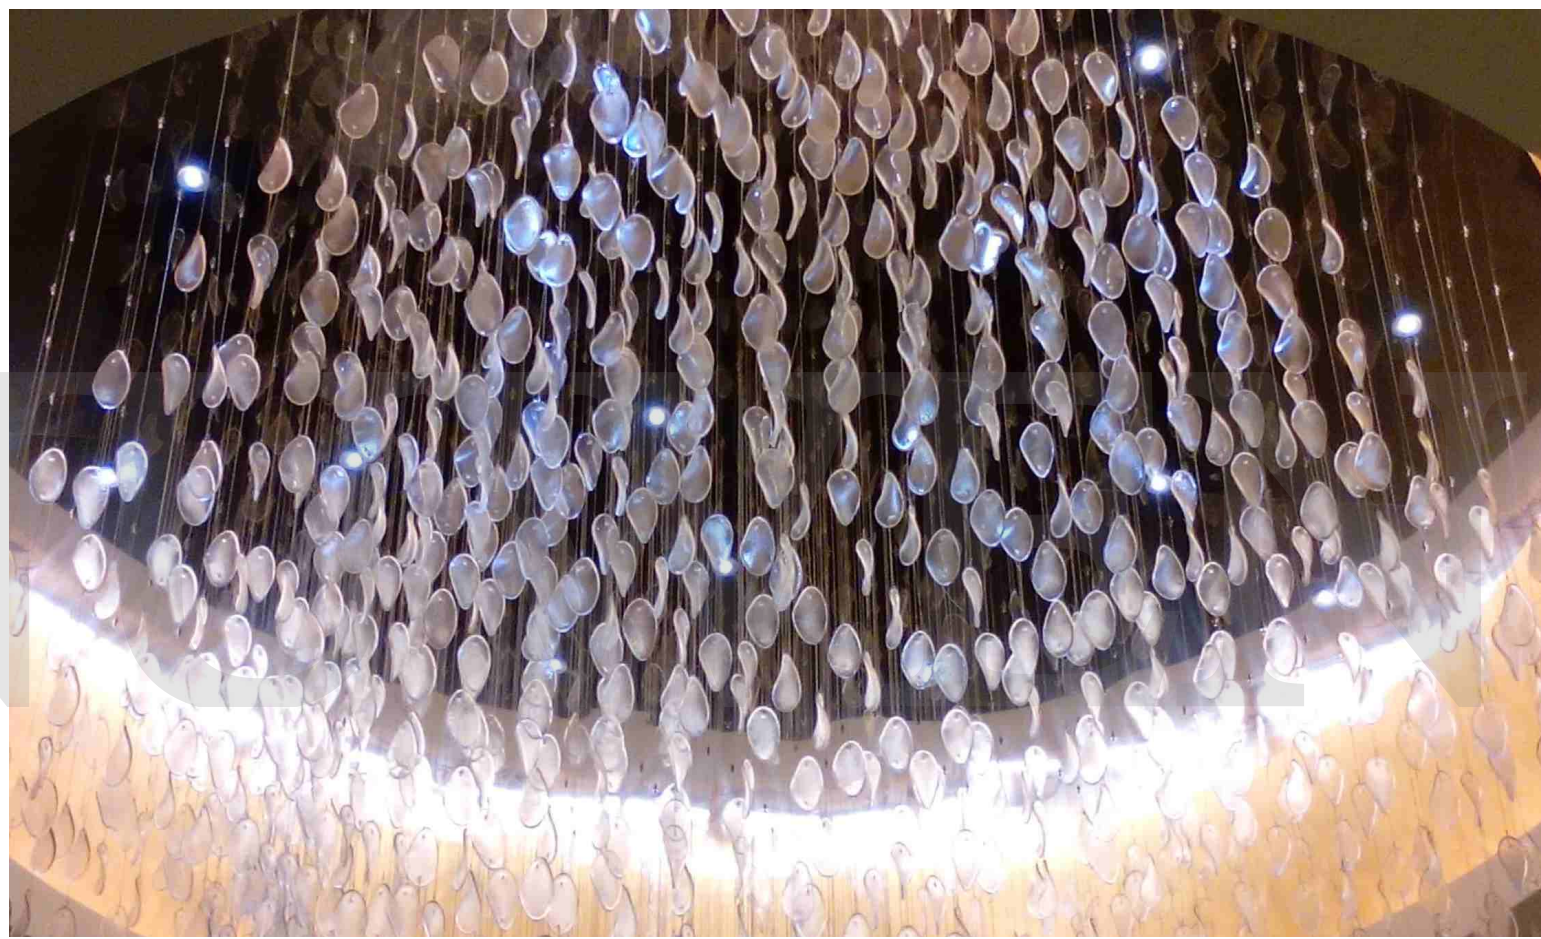

N

+86-18680577977