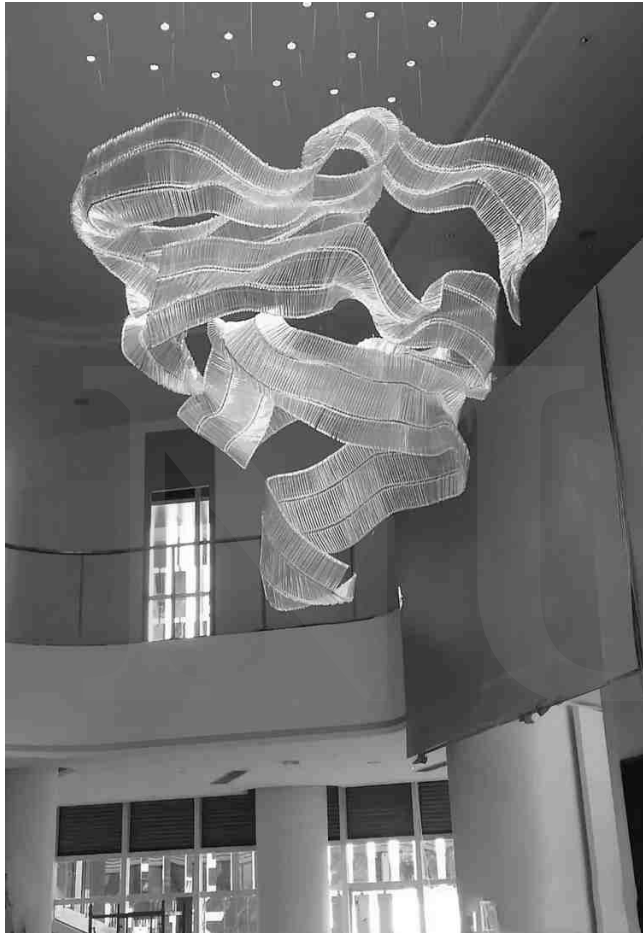

+86-18680577977