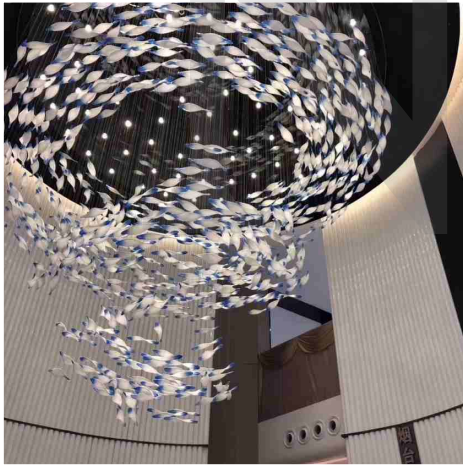

+86-18680577977