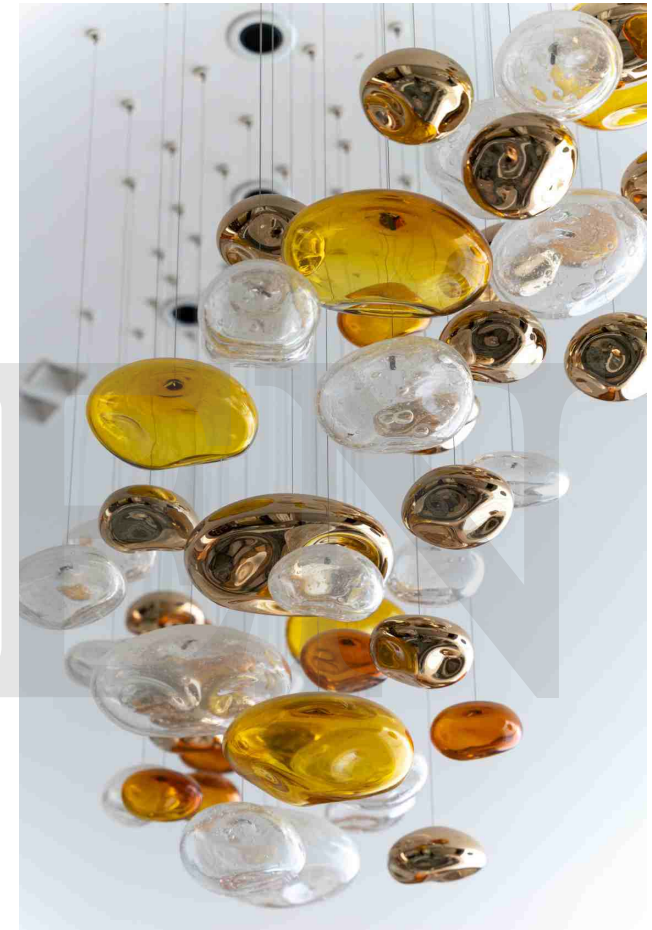

+86-18680577977