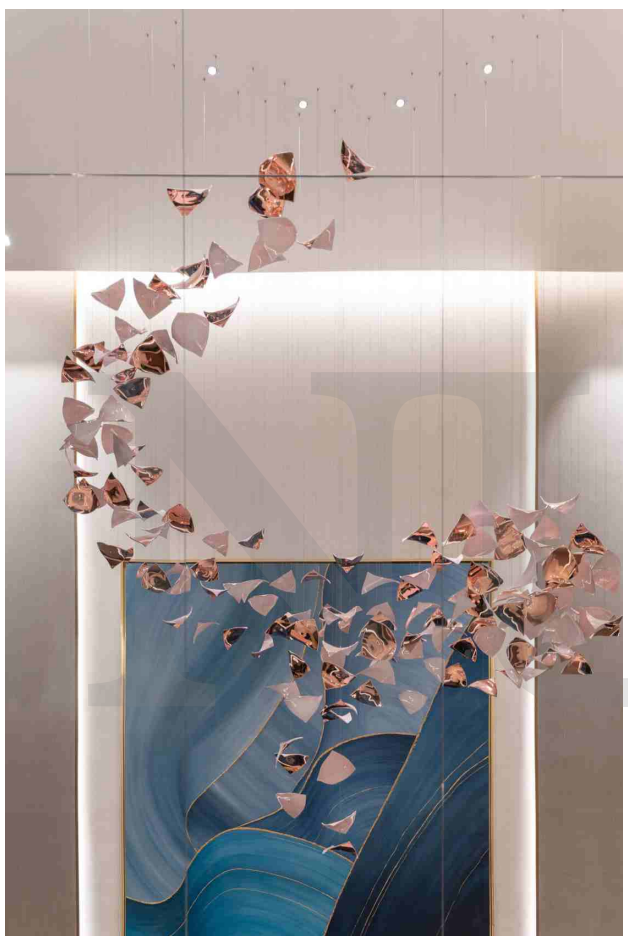

+86-18680577977