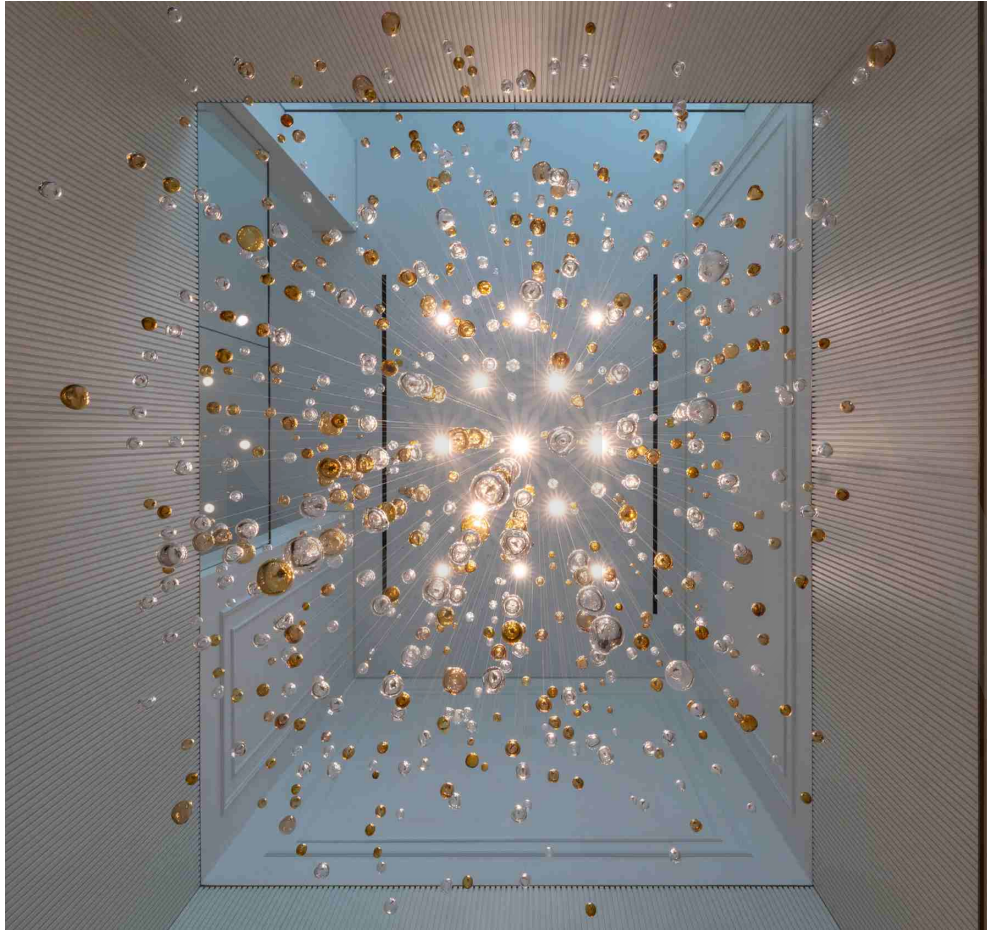

+86-18680577977