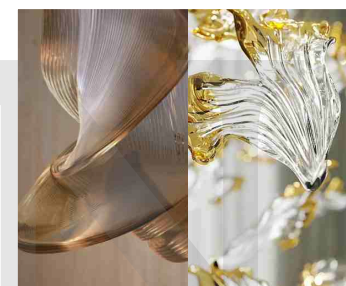

HW® HUSHEN

Add:Unit 1,no.187,Xiayang road,Hetang Town ,PengjiangDistrict,
Jiangmen City,Guangdong Province , China .

+86-18680577977