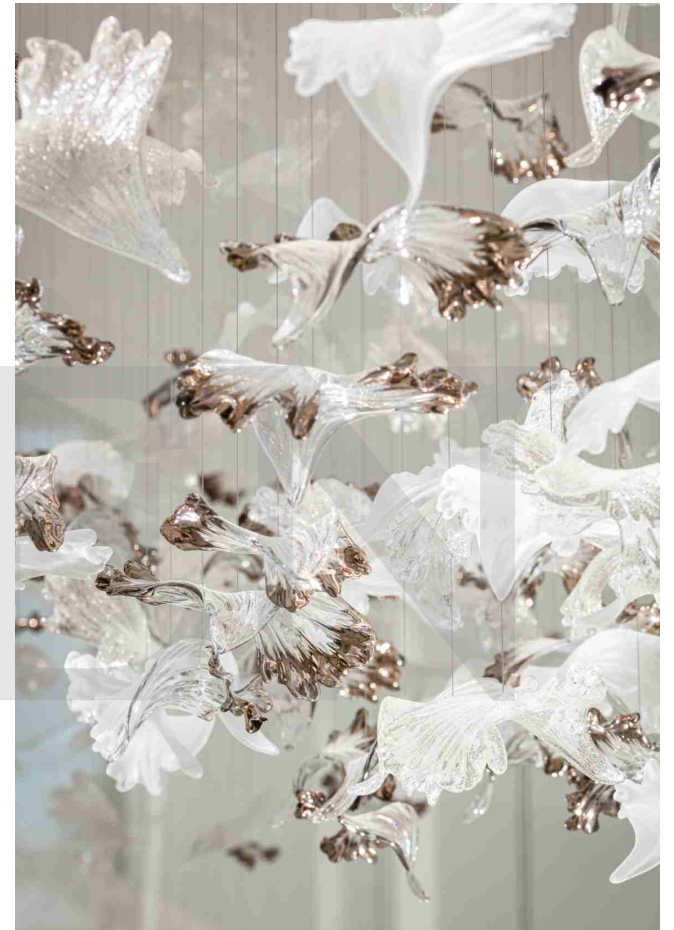

+86-18680577977