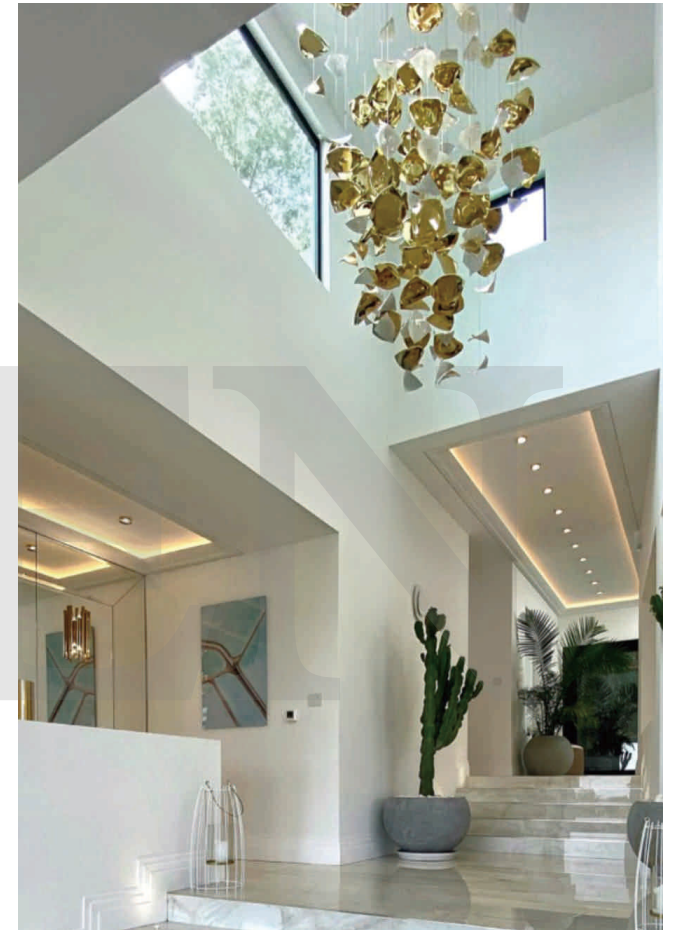

+86-18680577977