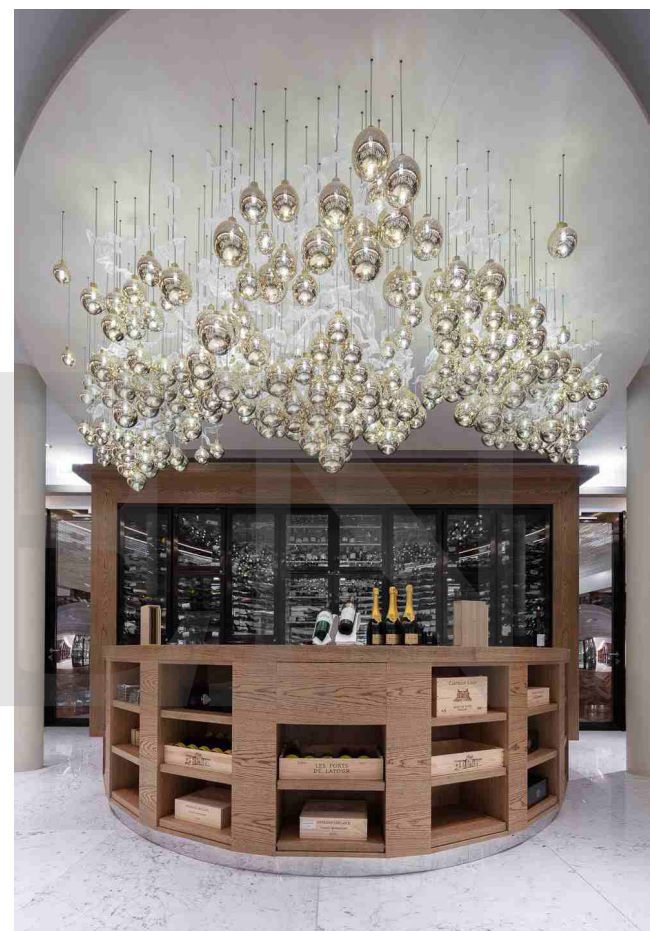

+86-18680577977