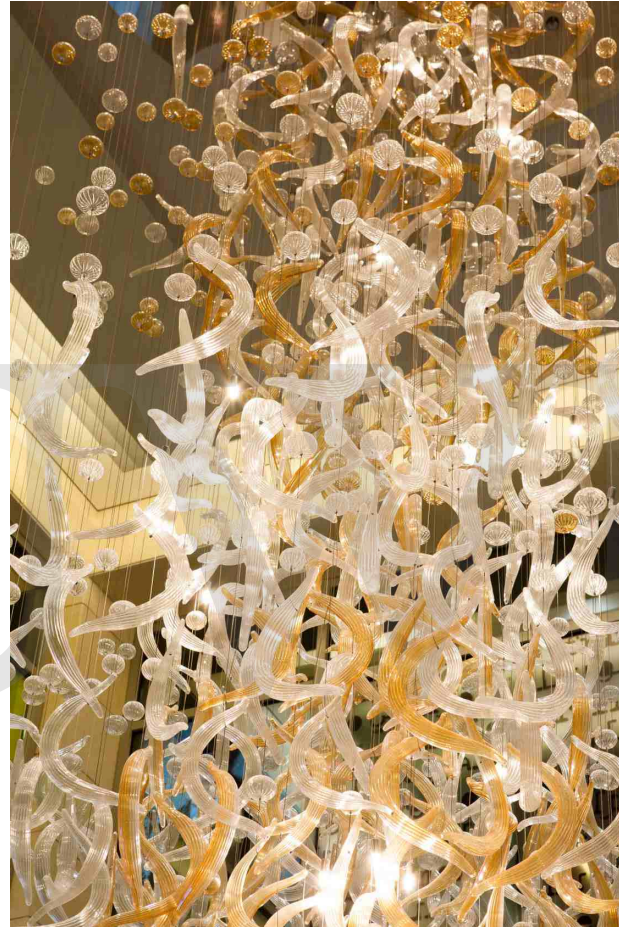

+86-18680577977