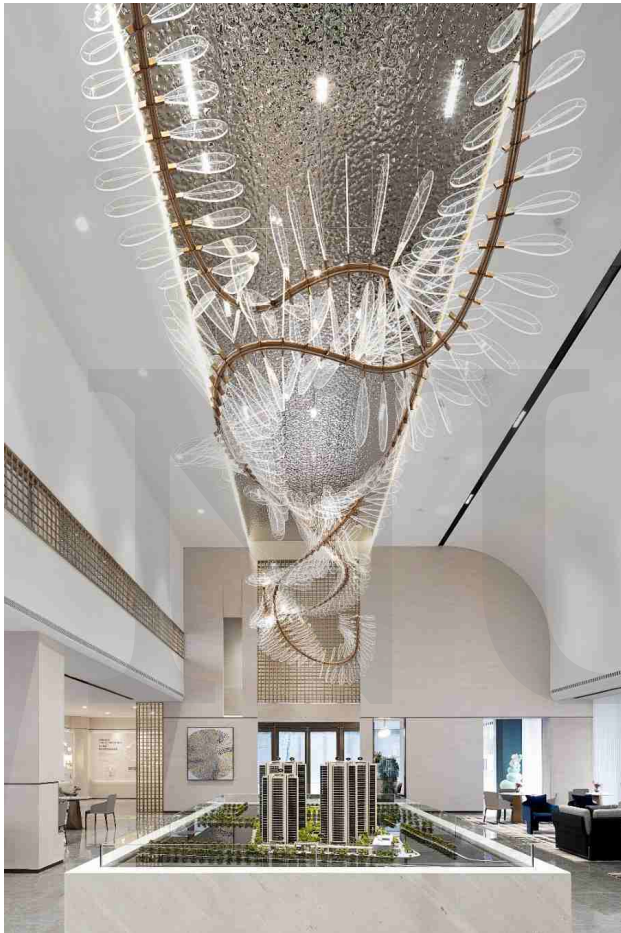

+86-18680577977