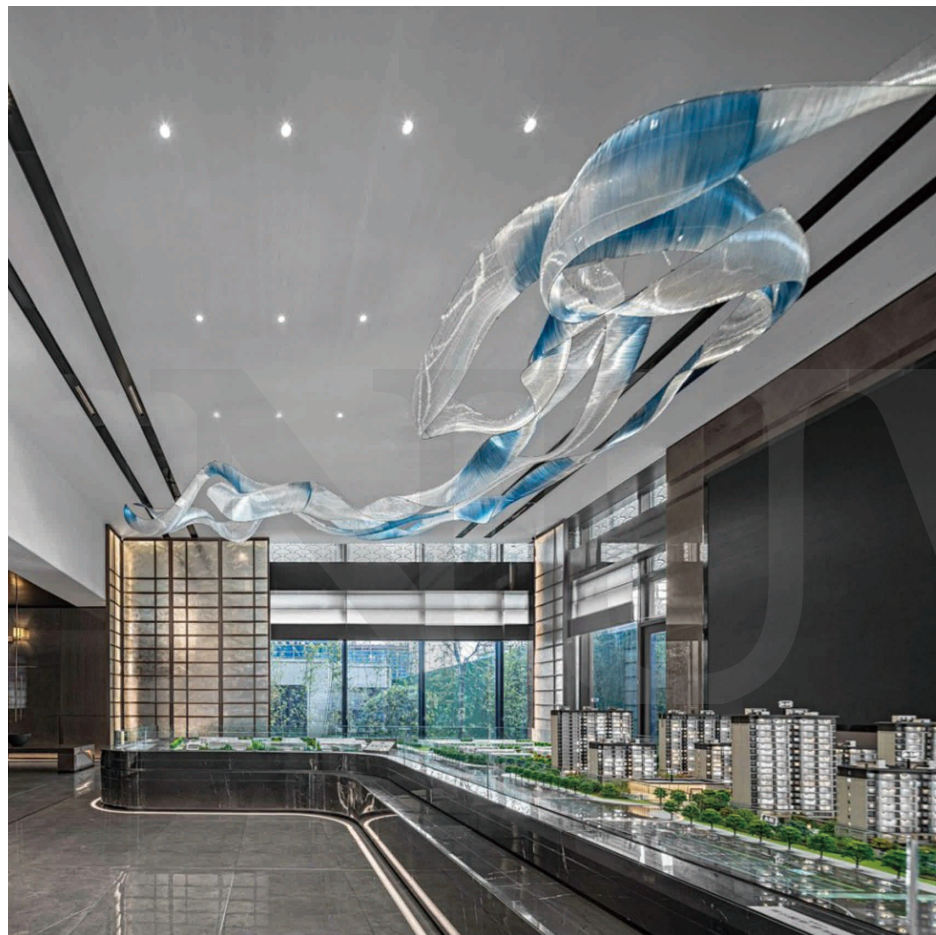

+86-18680577977