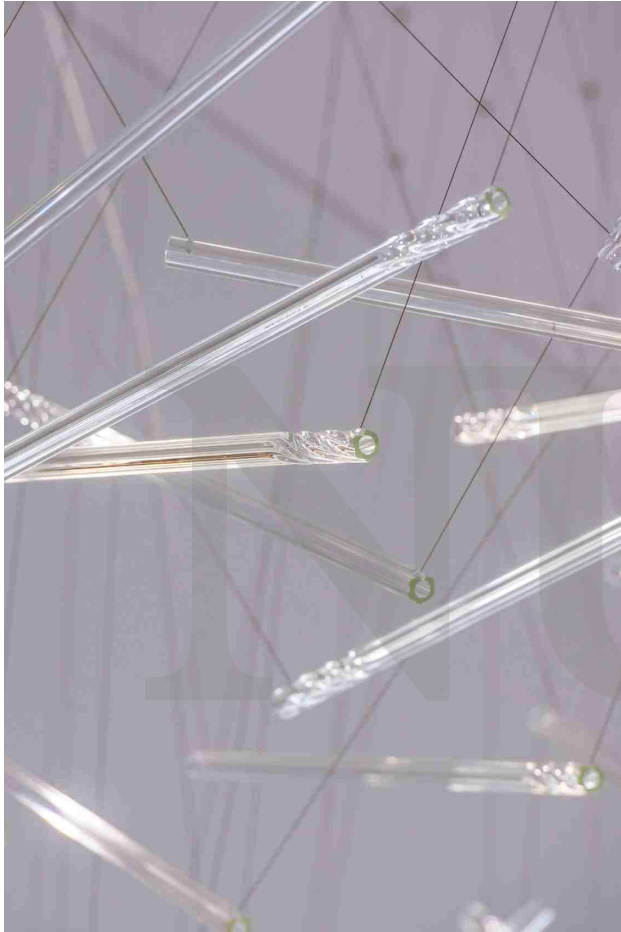

+86-18680577977