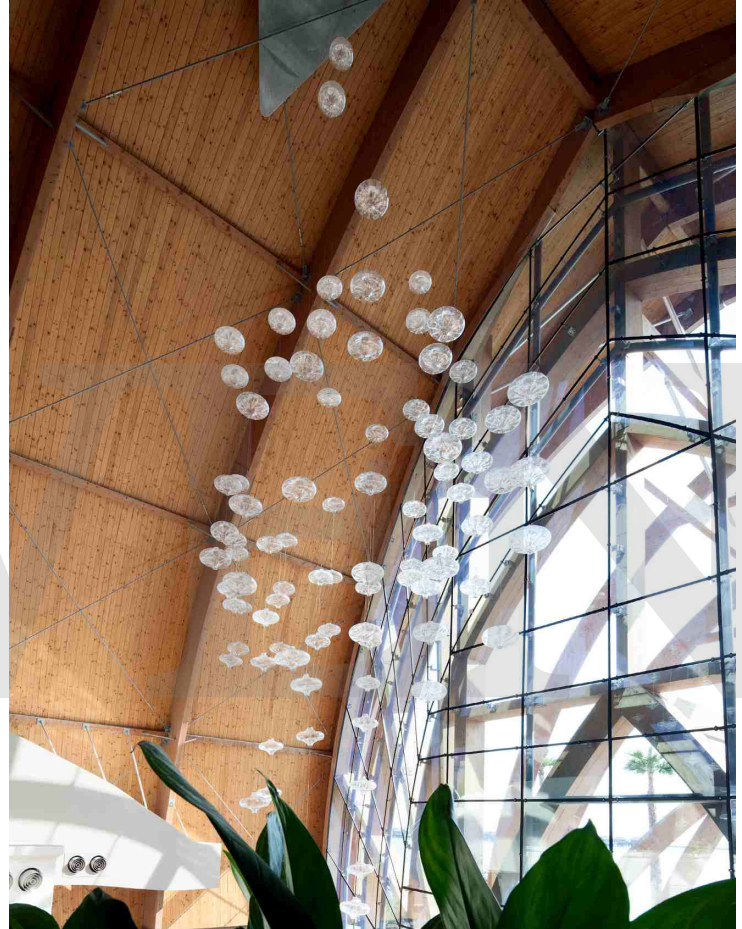

NUW

+86-18680577977