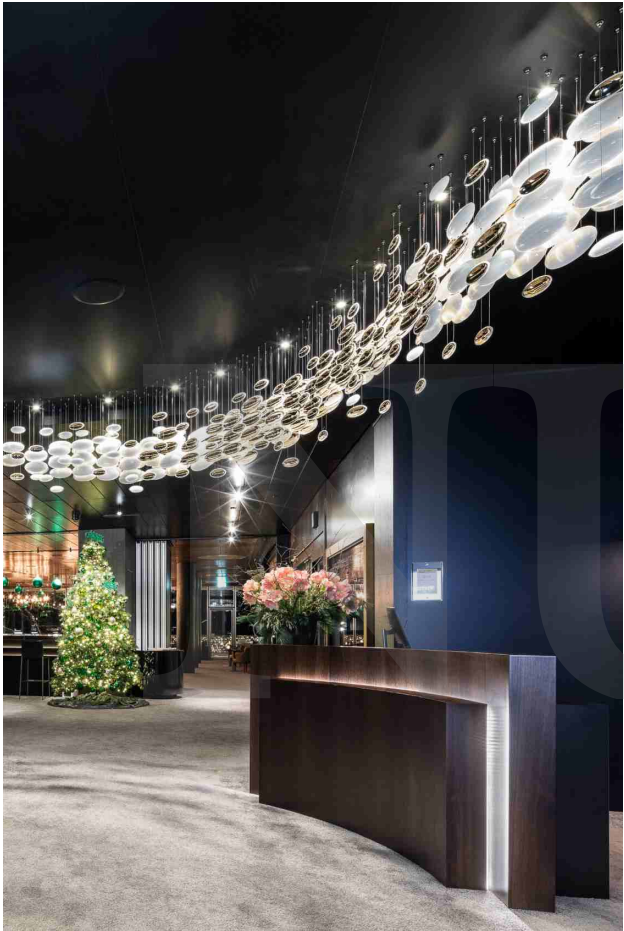

+86-18680577977