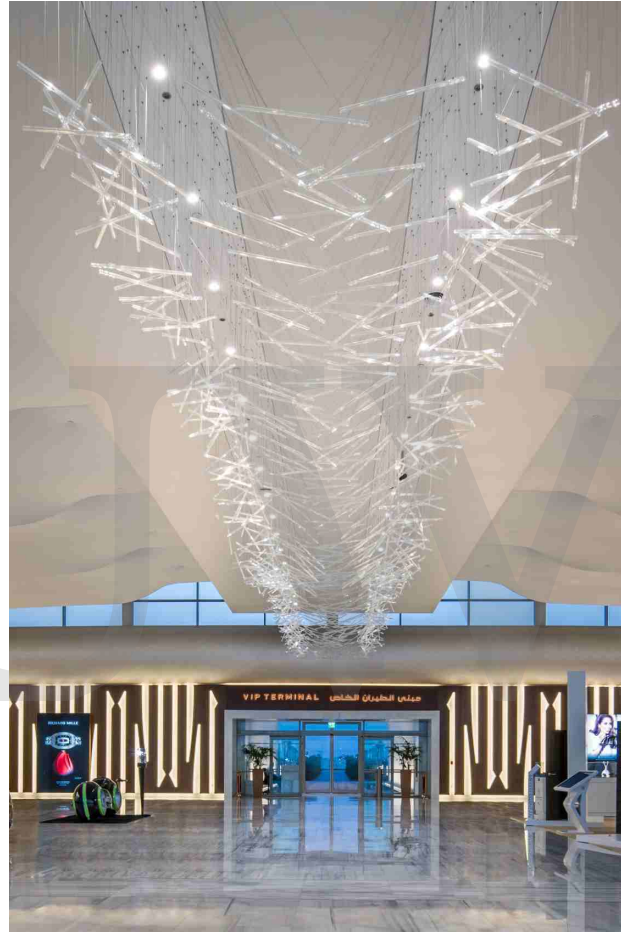

+86-18680577977