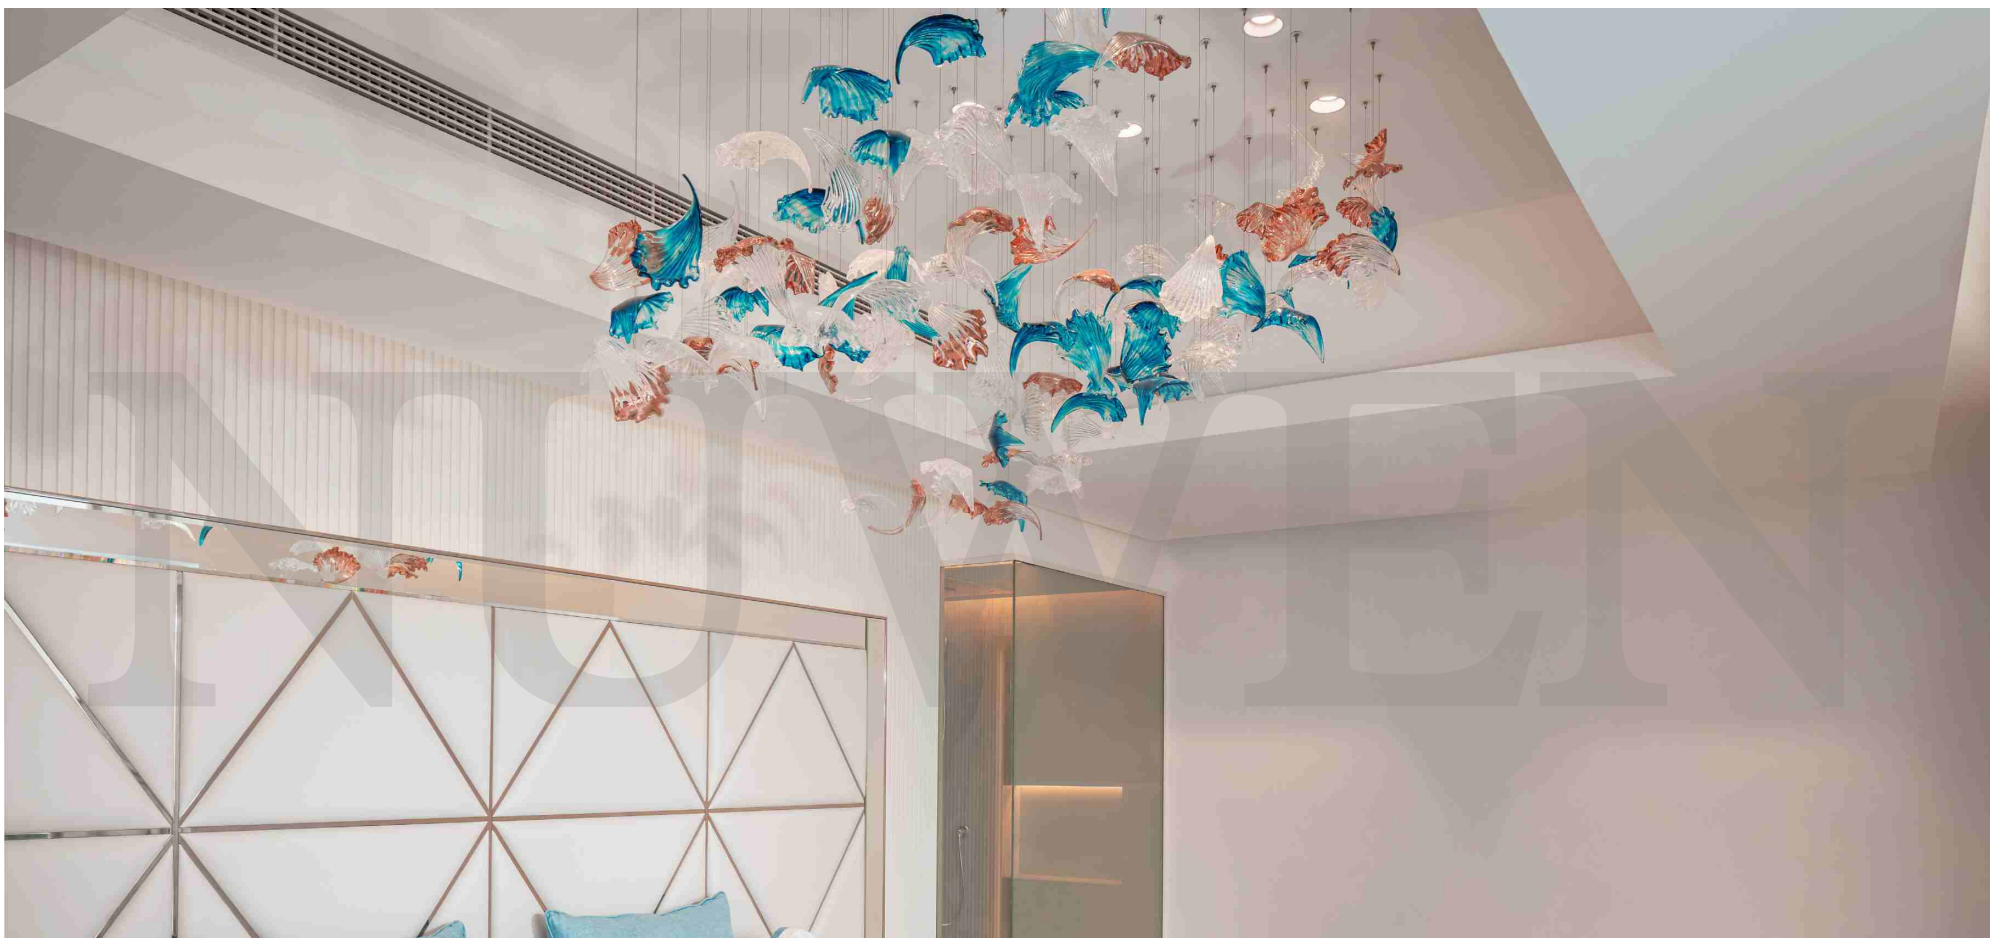

+86-18680577977