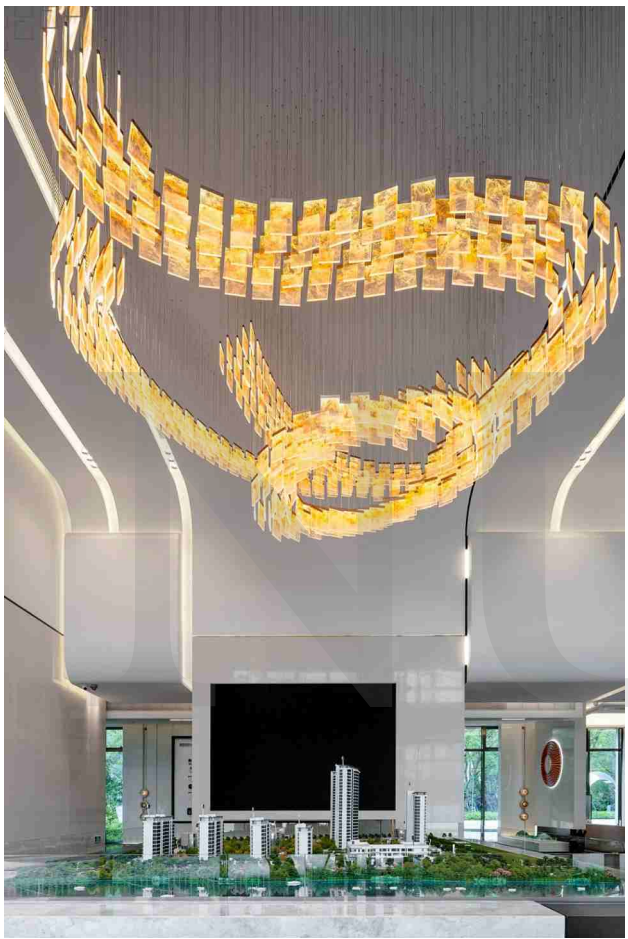

+86-18680577977