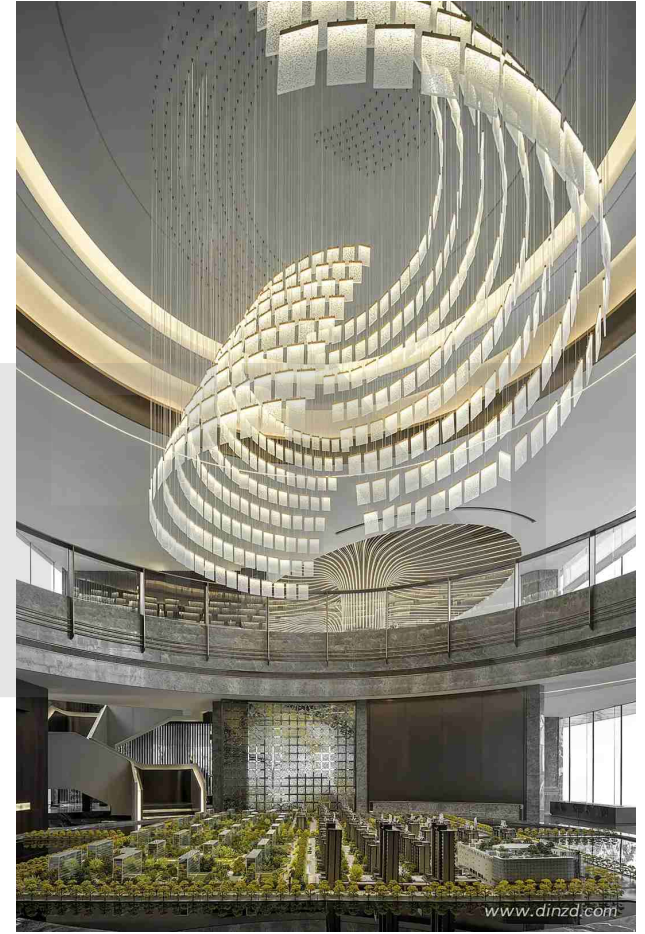

+86-18680577977