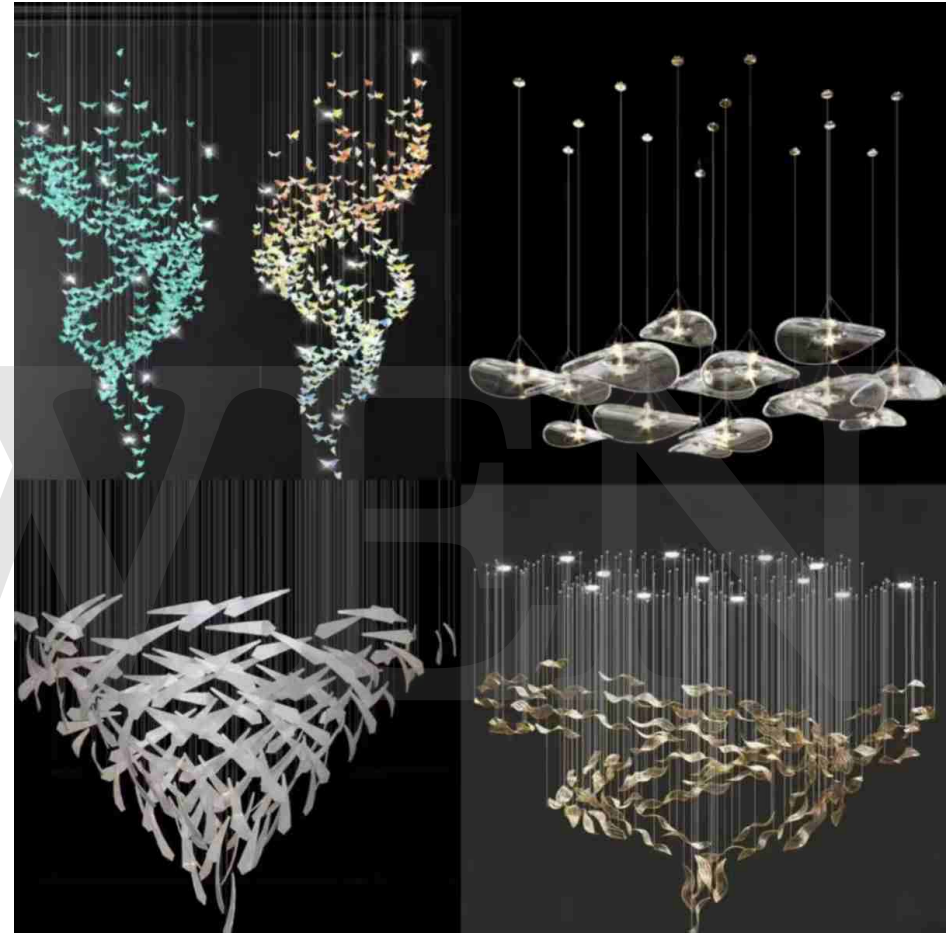

+86-18680577977