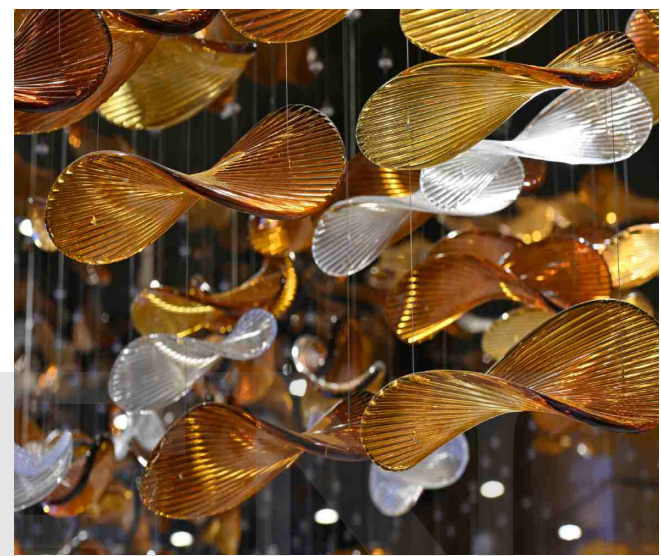

+86-18680577977