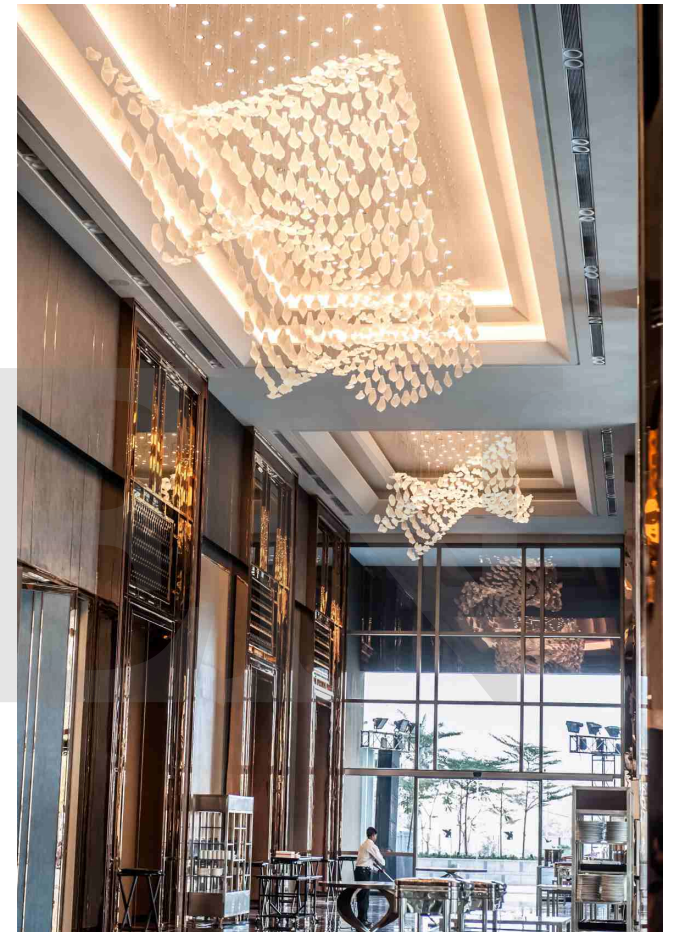

+86-18680577977