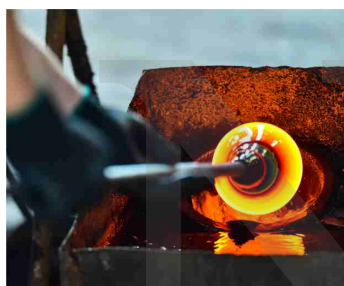

HW® HUSHEN

Add:Unit 1,no.187,Xiayang road,Hetang Town ,PengjiangDistrict,
Jiangmen City,Guangdong Province , China .

+86-18680577977