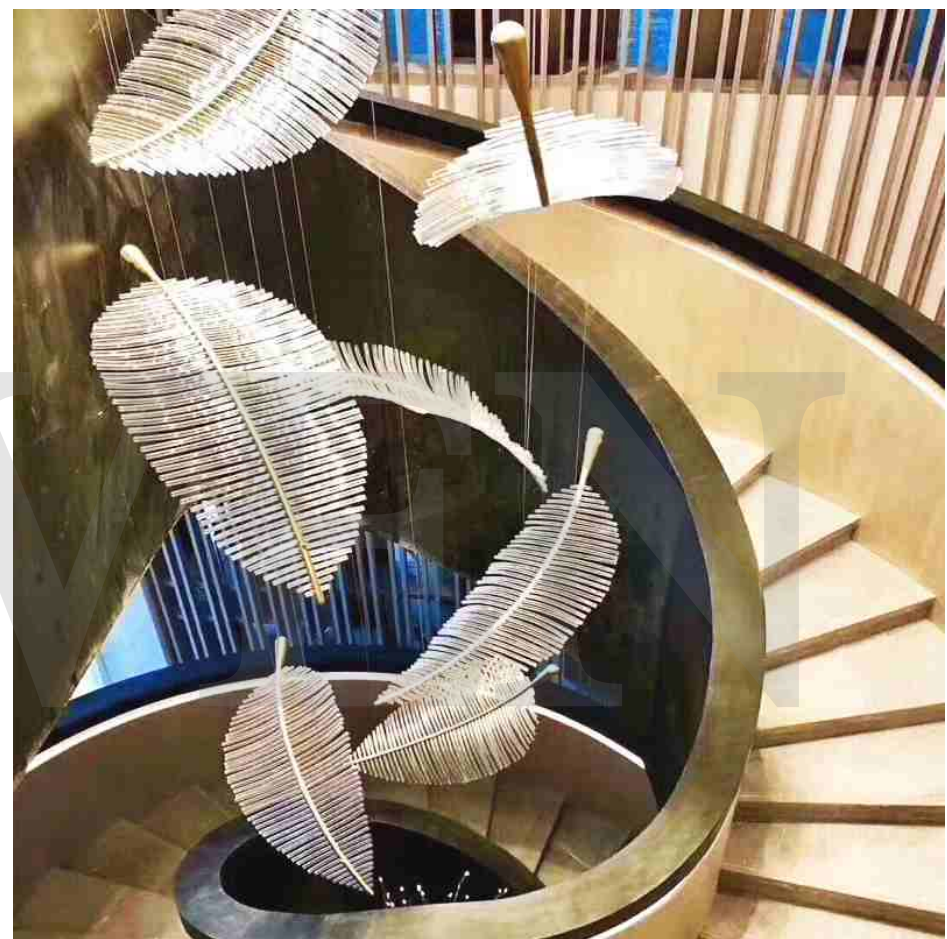

+86-18680577977