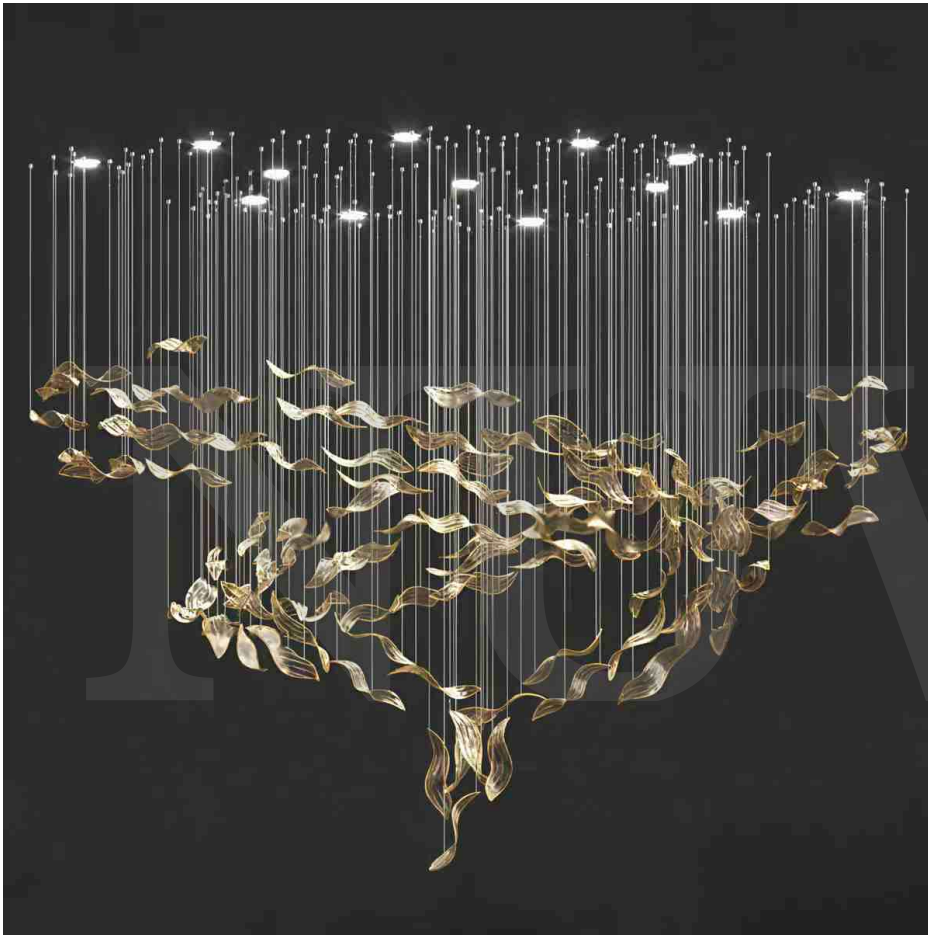

+86-18680577977