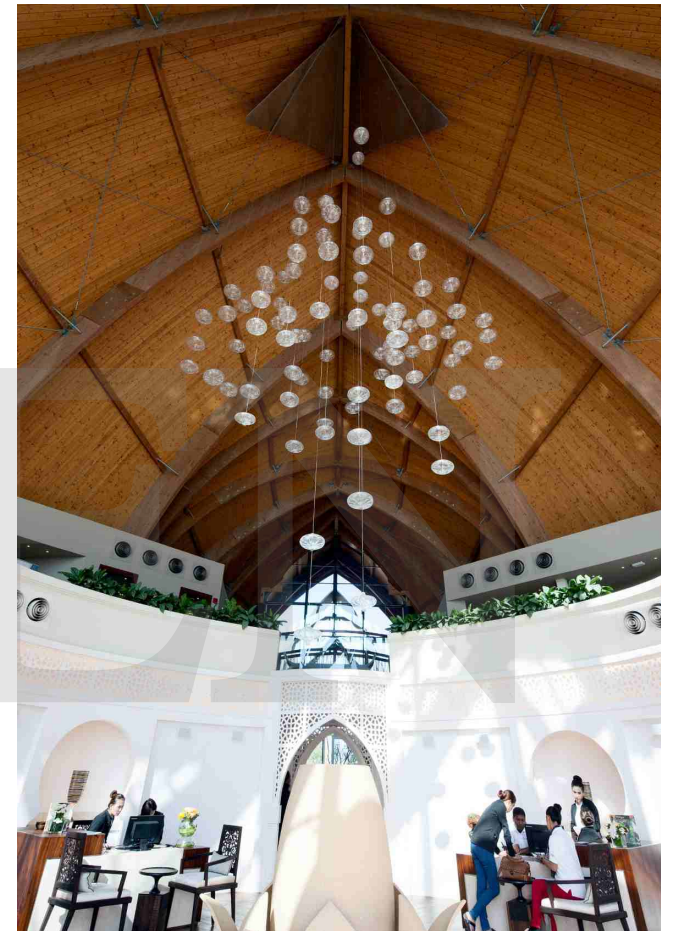

+86-18680577977