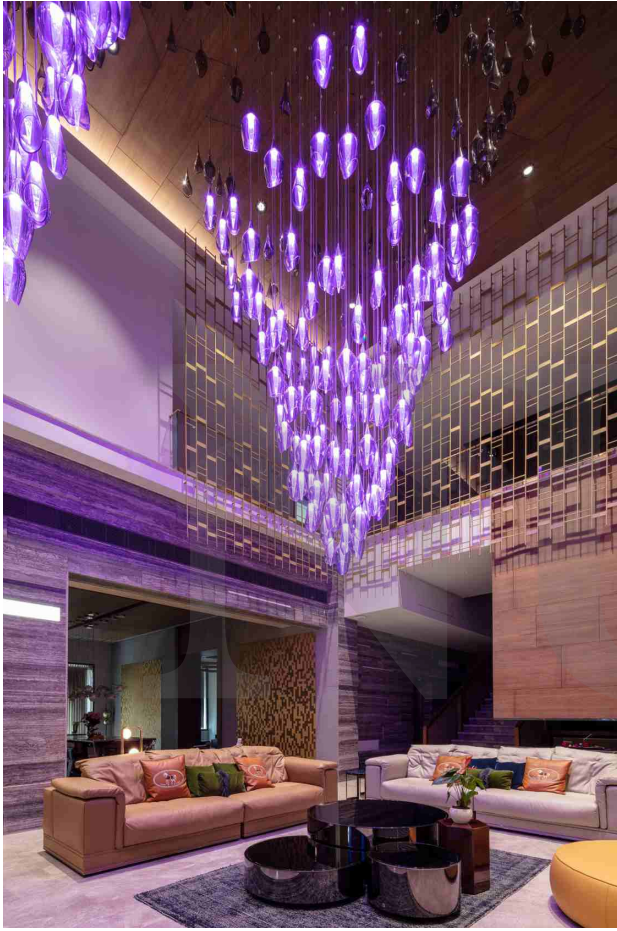

+86-18680577977