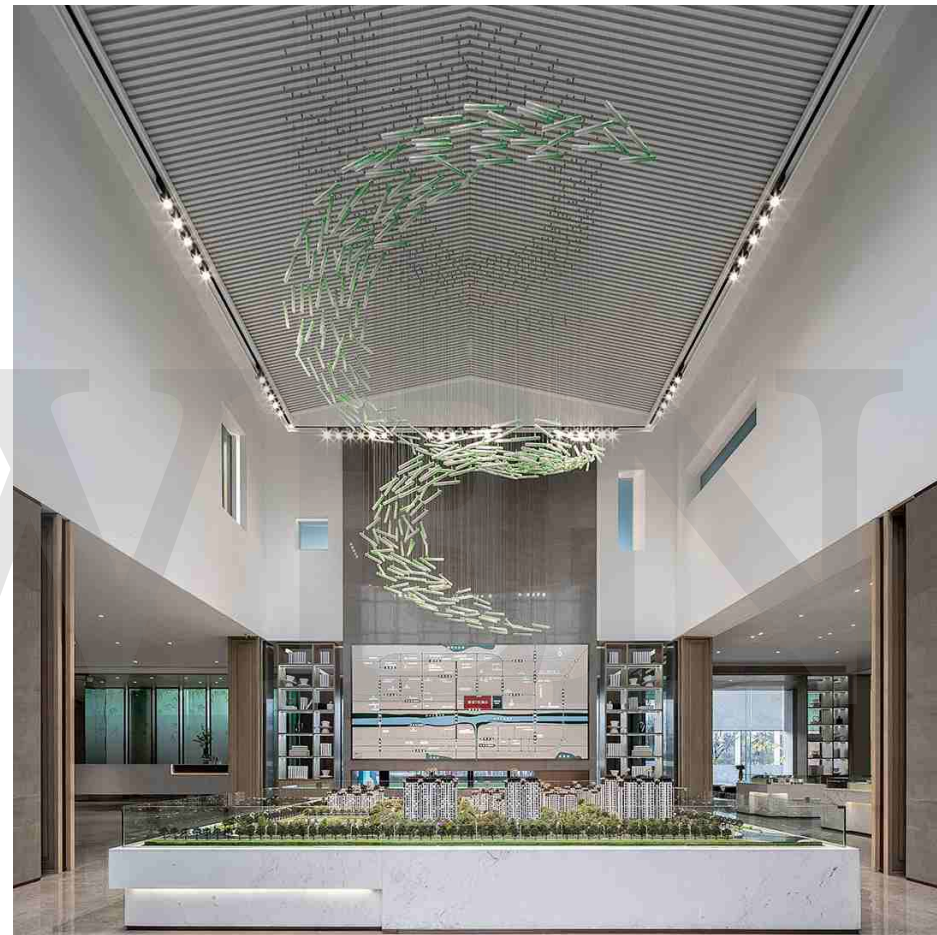

+86-18680577977