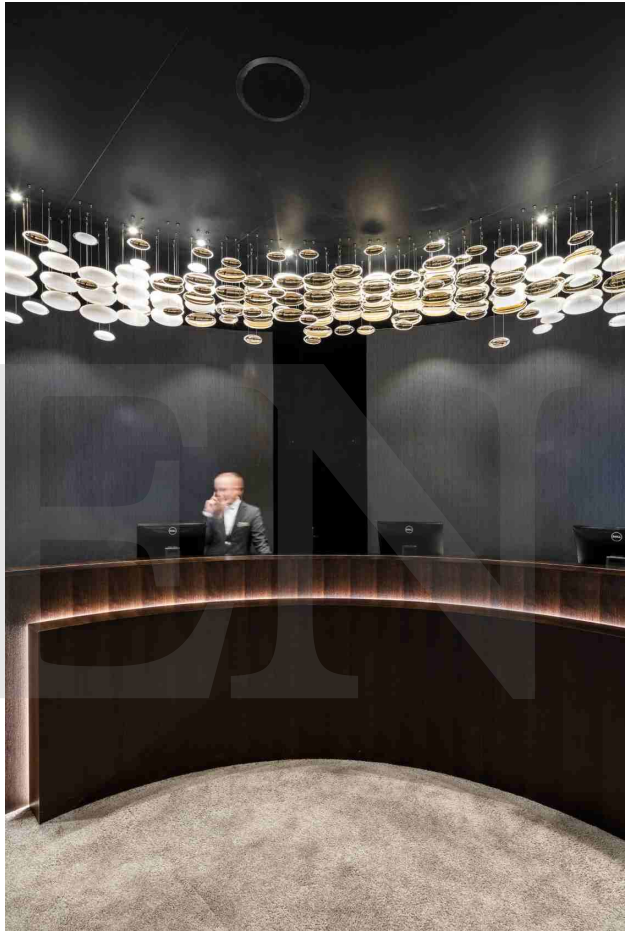

+86-18680577977