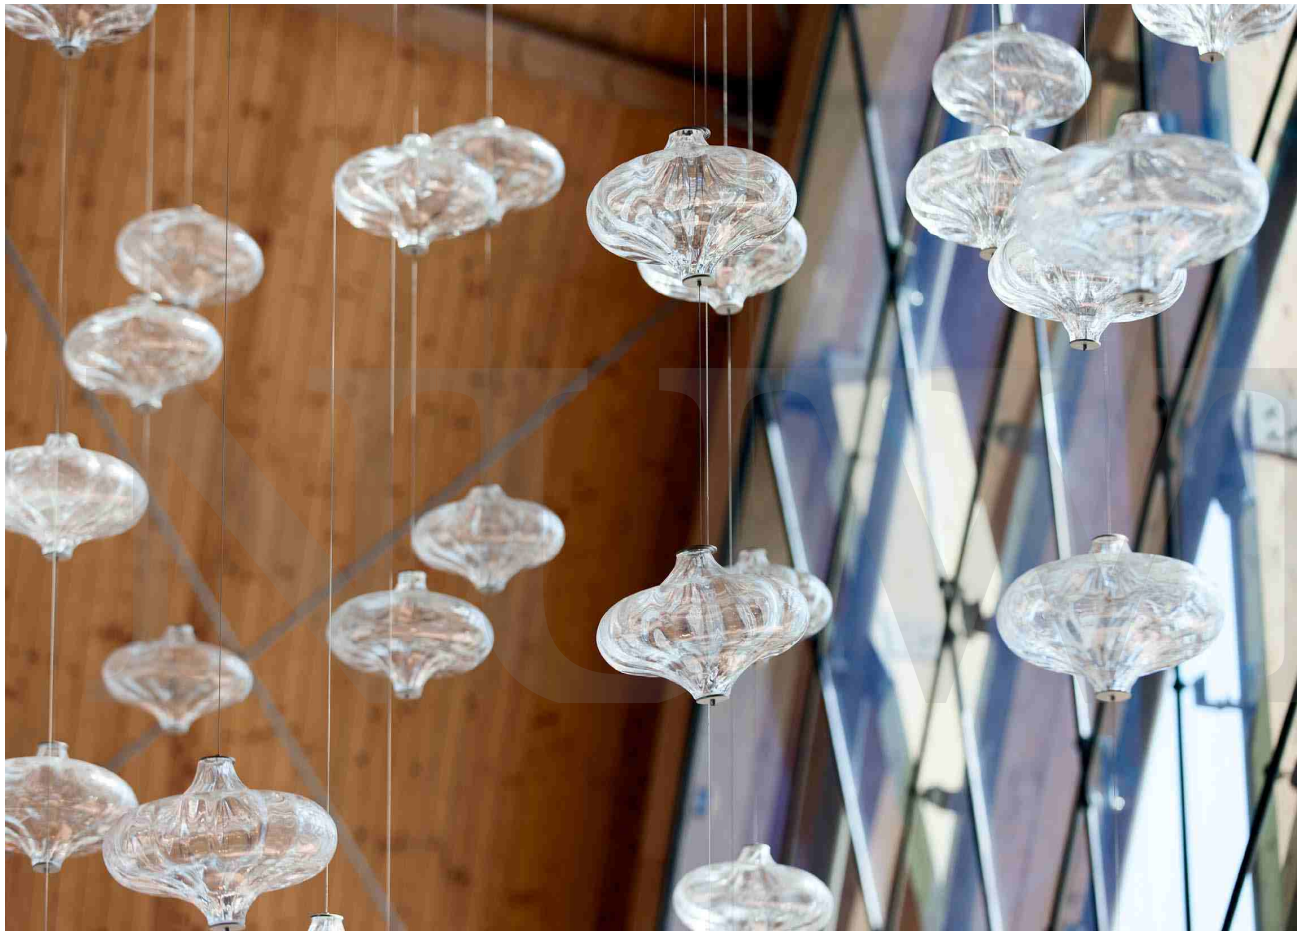

+86-18680577977