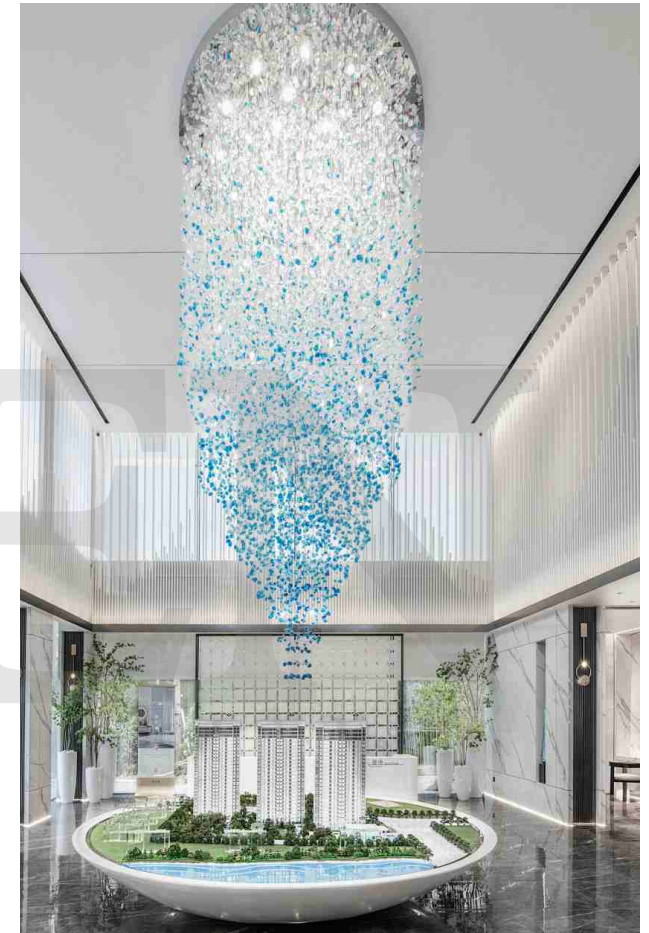

+86-18680577977