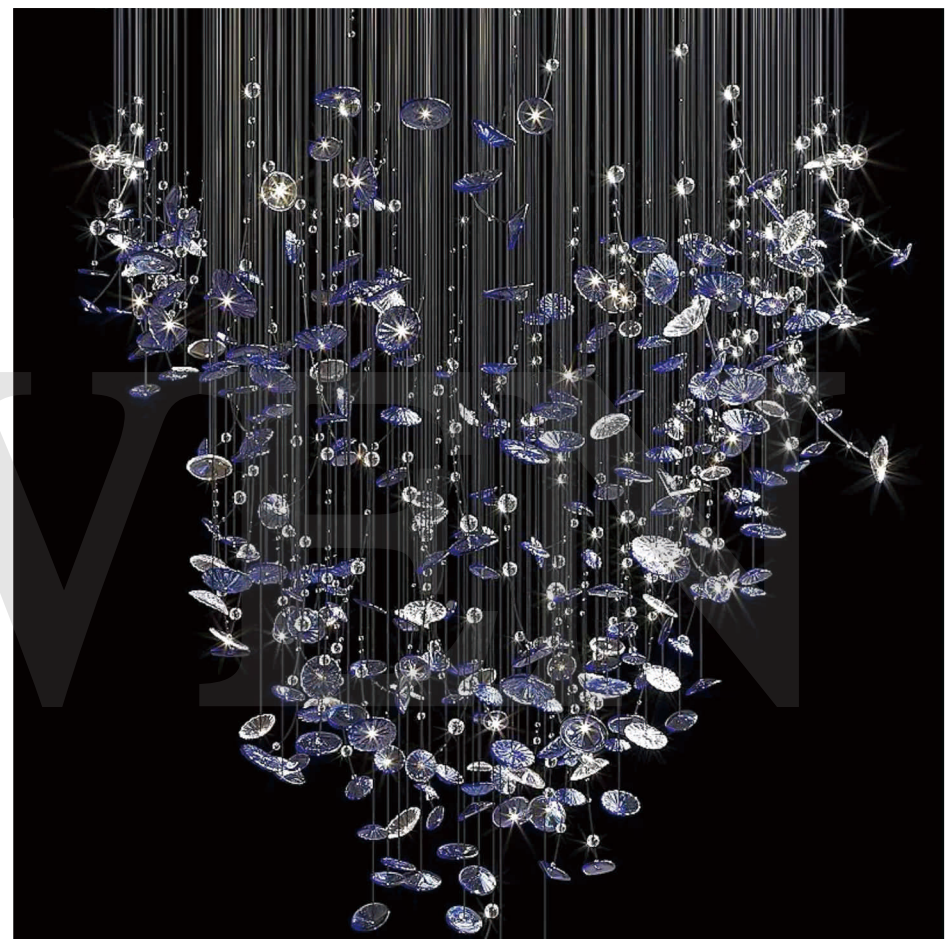

+86-18680577977