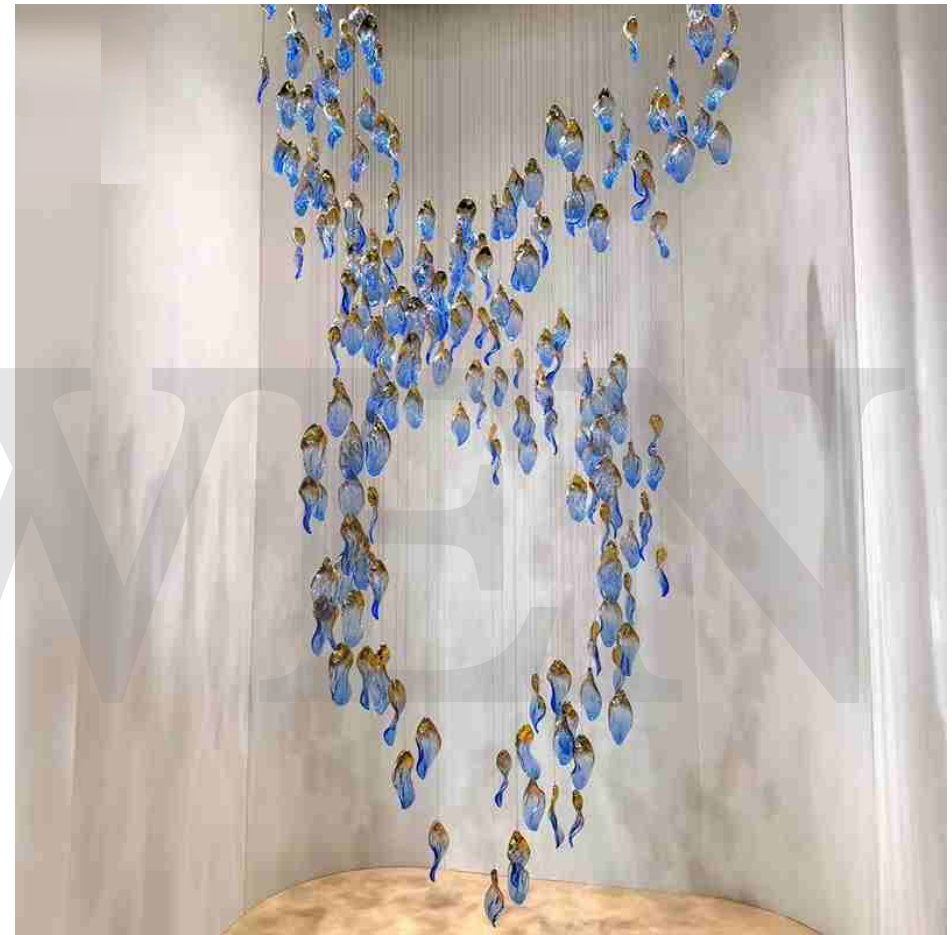

+86-18680577977