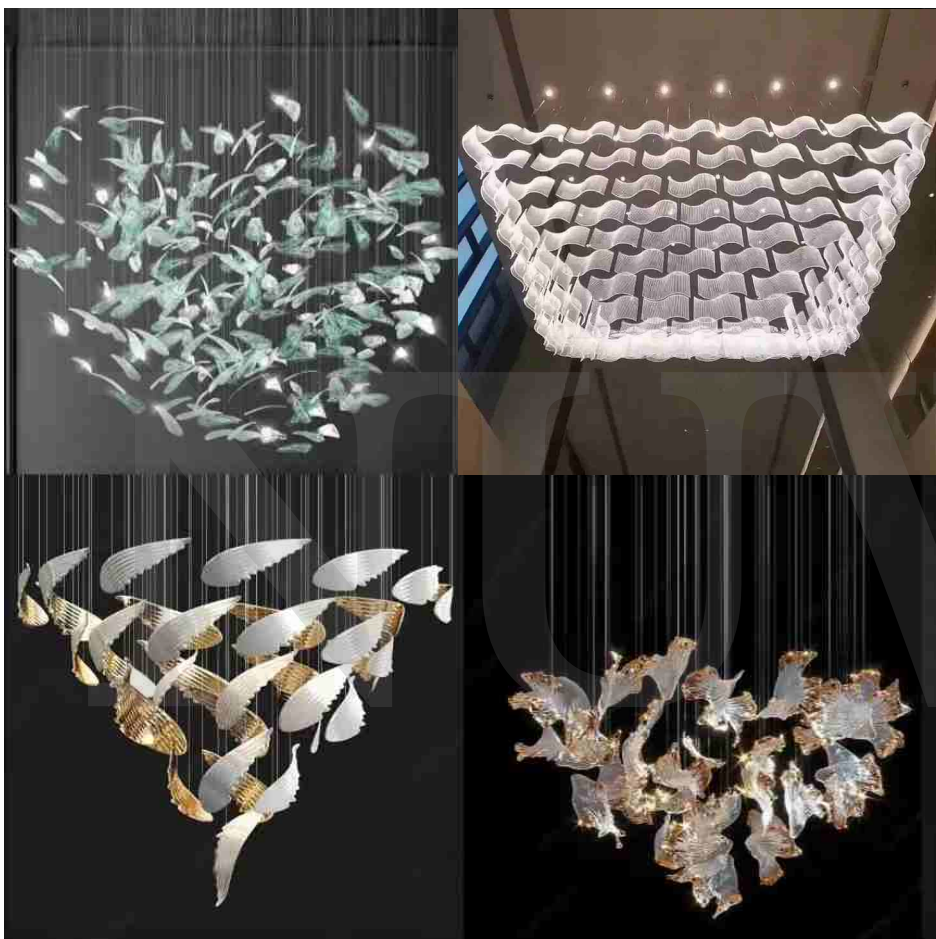

+86-18680577977