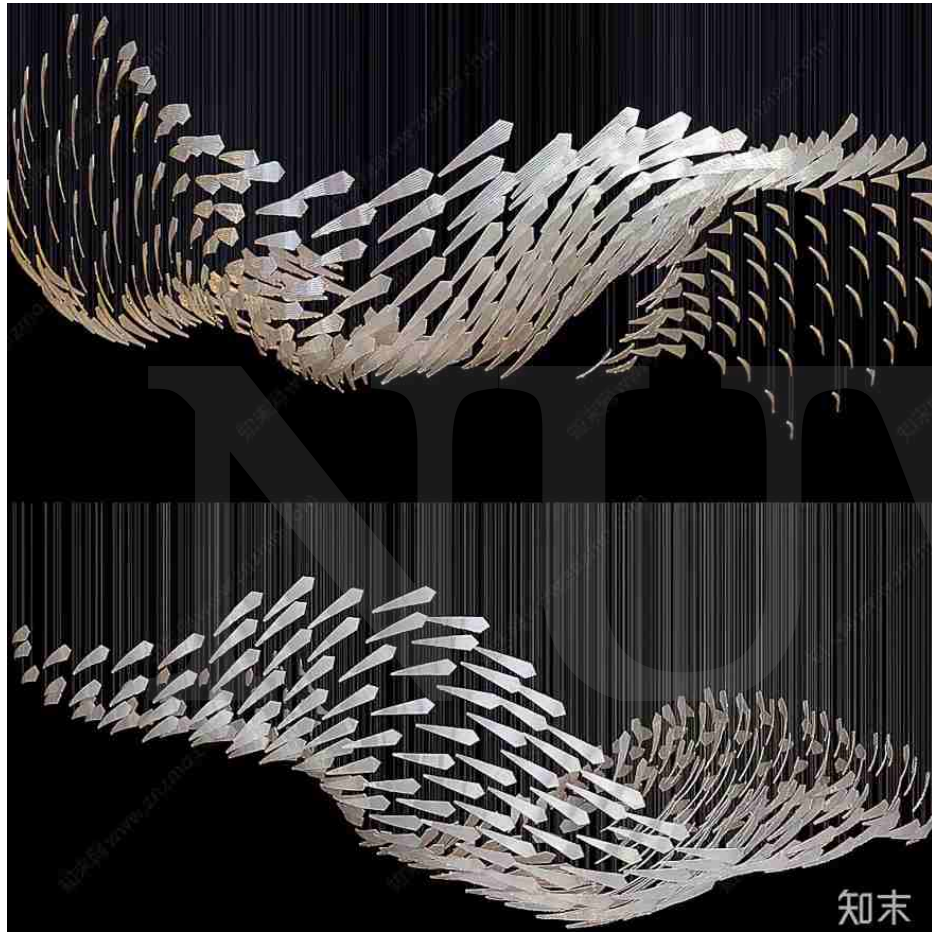

+86-18680577977