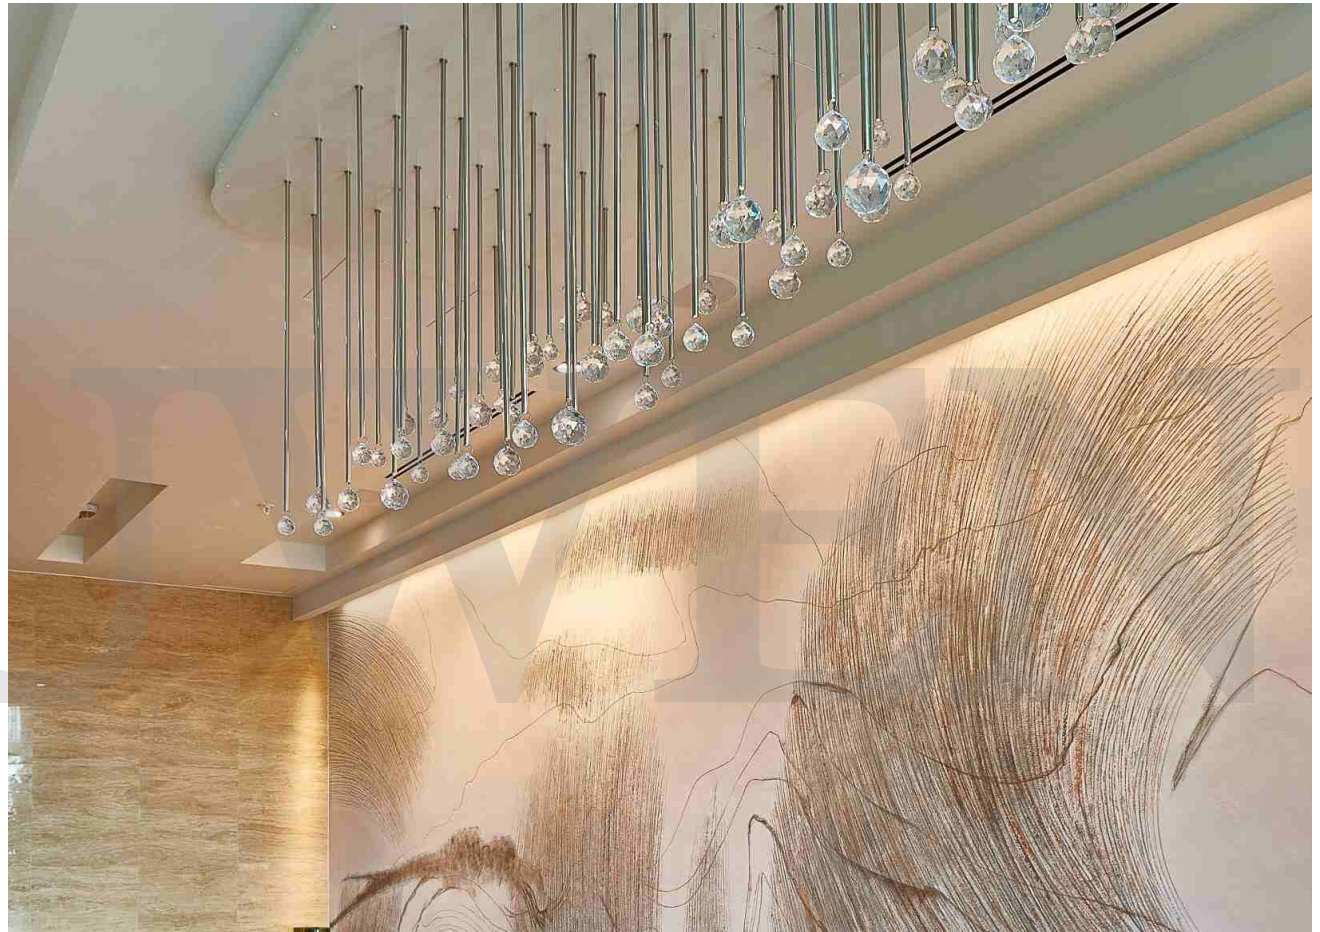

NU

+86-18680577977