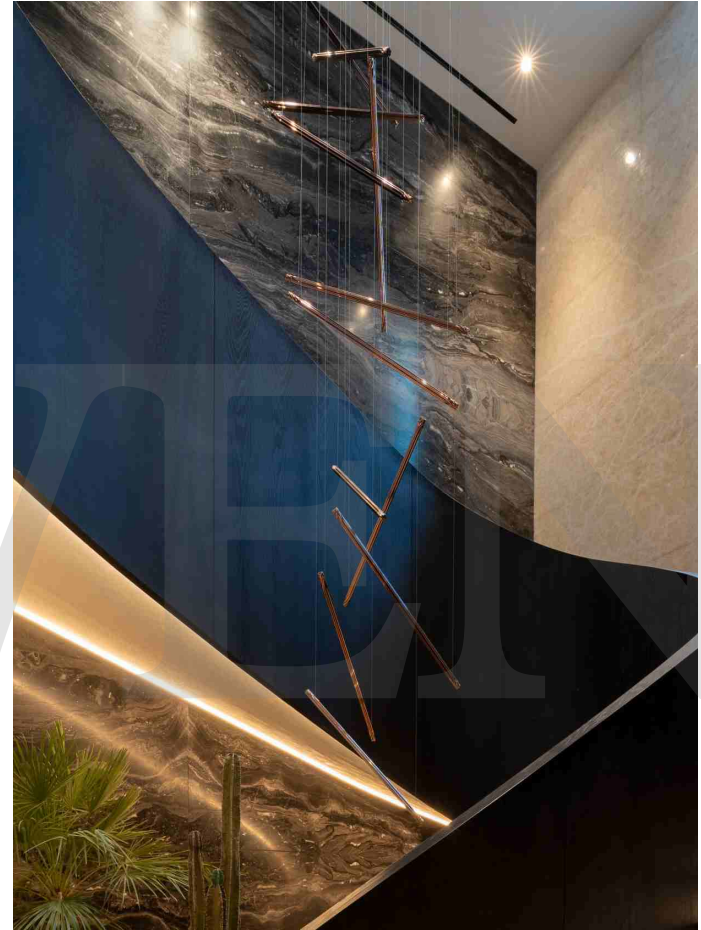

+86-18680577977