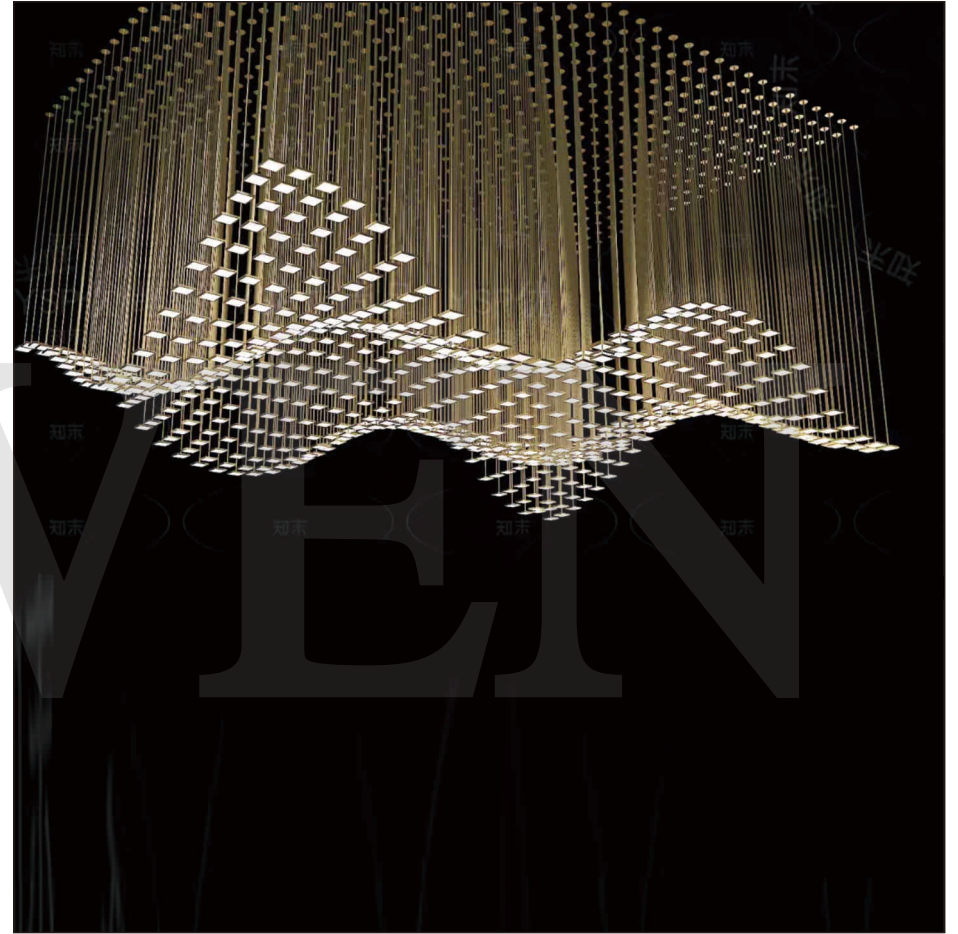

+86-18680577977