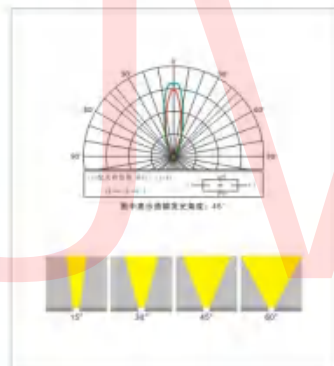

[请订货时选择不同的角度和功率]

[请订货时选择不同的角度和功率]

性能参数/Performance parameters:

光源/Light source:	著名品牌LED光源/famous brand LED light source
常规功率/Normal power:	18W/24W/36W
工作电压/Operating voltage:	DC 24V/AC220V
灯具寿命/Lamp life:	≥30000H
LED光色/The LED light color:	R/Y/B/W/WW/RGB
色彩效果/Color effect:	全彩、单色/full color, monochrome
控制方式/Control model:	国际标准DMX512/International standard MX512
防护等级/Protection level:	IP65
环境温度/Ambient temperature:	-30℃~+50℃
发光角度/Luminous Angle:	15°/30°/45°/60°/90°/120°

表面处理/Surface treatment: 表面阳极氧化、户外等级喷涂处理/The surface is sprayed by anodic oxidation and outdoor grade

灯具材质/Lamp material: 采用优质航空铝材、不锈钢灯盖、钢化玻璃面盖
High quality aviation aluminum, stainless steel lamp cover, toughened glass cover

适用场所/Applicable places: 商场、广场、街道、公园、娱乐场所、园林道路、步行街、停车场等地面装饰照明
Shopping malls, squares, streets, parks, entertainment places, garden roads, pedestrian streets, parking lot and other ground decorative lighting

灯体材质: 不锈钢面, 铝座
工作电压: DC24/AC220V
LED 光色: R/Y/B/G/W/WW/RGB

灯体材质: 不锈钢面, 铝座
工作电压: DC24/AC220V
LED 光色: R/Y/B/G/W/WW/RGB

灯体材质: 不锈钢面, 铝座
工作电压: DC24/AC220V
LED 光色: R/Y/B/G/W/WW/RGB