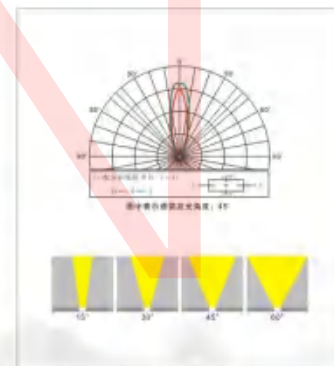

[请订货时选择不同的角度和功率]

[请订货时选择不同的角度和功率]

性能参数/Performance parameters:

光源/Light source:	著名品牌LED光源/famous brand LED light source
常规功率/Normal power:	18W/24W/36W
工作电压/Operating voltage:	DC 24V/AC220V
灯具寿命/Lamp life:	≥30000H
LED光色/The LED light color:	R/Y/B/W/WW/RGB
色彩效果/Color effect:	全彩、单色/full color, monochrome
控制方式/Control model:	国际标准DMX512/International standard MX512
防护等级/Protection level:	IP65
环境温度/Ambient temperature:	-30℃~+50℃
发光角度/Luminous Angle:	15°/30°/45°/60°/90°/120°

表面处理/Surface treatment: 表面阳极氧化、户外等级喷涂处理/The surface is sprayed by anodic oxidation and outdoor grade

灯具材质/Lamp material: 采用优质航空铝材、不锈钢灯盖、钢化玻璃面盖
High quality aviation aluminum, stainless steel lamp cover, toughened glass cover

适用场所/Applicable places: 商场、广场、街道、公园、娱乐场所、园林道路、步行街、停车场等地面装饰照明
Shopping malls, squares, streets, parks, entertainment places, garden roads, pedestrian streets, parking lot and other ground decorative lighting

灯体材质: 不锈钢面, 铝座
工作电压: DC24/AC220V
LED 光色: R/Y/B/G/W/WW/RGB

灯体材质: 不锈钢面, 铝座
工作电压: DC24/AC220V
LED 光色: R/Y/B/G/W/WW/RGB

灯体材质: 不锈钢面, 铝座
工作电压: DC24/AC220V
LED 光色: R/Y/B/G/W/WW/RGB