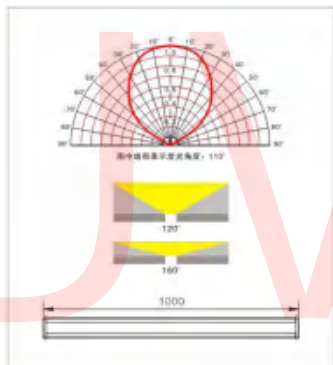

产品型号/Model: **DQ-41501**

性能参数/Performance parameters:

光源/Light source:	著名品牌LED光源/famous brand LED light source
常规功率/Normal power:	10W-15W
灯具尺寸/Luminaire size:	L1000xW30xH50mm
工作电压/Operating voltage:	DC 24V
灯具寿命/Lamp life:	≥30000H
LED光色/The LED light color:	R/Y/B/W/WW/RGB
色彩效果/Color effect:	全彩、单色/full color, monochrome
防护等级/Protection level:	IP65
环境温度/Ambient temperature:	-30°C~+50°C
发光角度/Luminous Angle:	30°/60°/120°

表面处理/Surface treatment: 表面阳极氧化、户外等级喷涂处理/Anodized surface, outdoor grade spray treatment

灯具材质/Lamp material: 采用优质航空铝材、钢化玻璃罩/High quality aviation aluminum, tempered glass cover

适用场所/Applicable places: 建筑群外墙、广告牌、绿化景观、大楼、酒吧、舞厅等洗墙照明
wall lighting of buildings, billboards, green landscape, buildings, bars, dance halls, etc

[请订货时选择不同的角度和功率]

[请订货时选择不同的角度和功率]