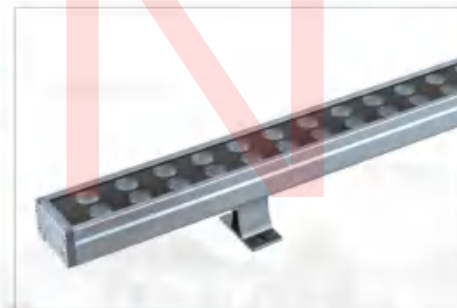

适用场所/Applicable places: 建筑群外墙, 广告牌, 绿化景观, 大楼, 酒吧, 舞厅等洗墙照明
wall lighting of buildings, billboards, green landscape, buildings, bars, dance halls, etc

[请订货时选择不同的角度和功率]

DQ-41401

DQ-41402

DQ-41403

DQ-41404

产品型号/Model: DQ-41301