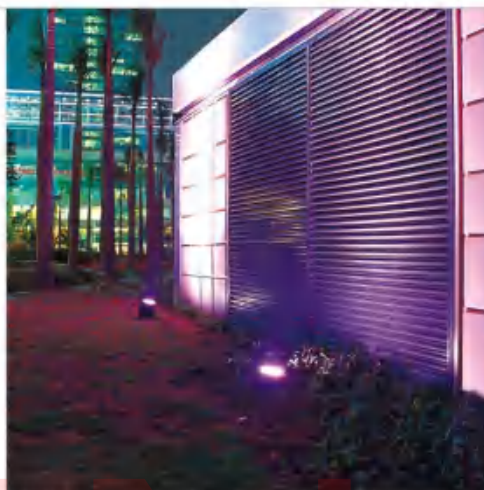

[请订货时选择不同的角度和功率]