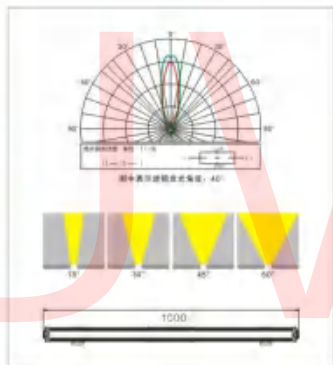

适用场所/Applicable places: 建筑群外墙, 广告牌, 绿化景观, 大楼, 酒吧, 舞厅等洗墙照明
wall lighting of buildings, billboards, green landscape, buildings, bars, dance halls, etc

[请订货时选择不同的角度和功率]

DQ-41401

DQ-41402

DQ-41403

DQ-41404

产品型号/Model: DQ-41301