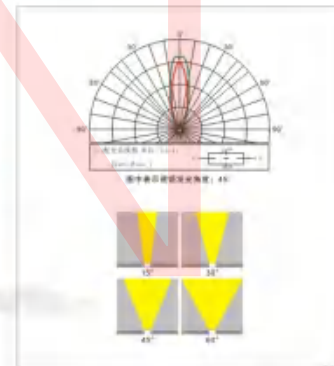

性能参数/Performance parameters:

光源/Light source:	著名品牌LED光源/famous brand LED light source
常规功率/Normal power:	9W/12W/18W
工作电压/Operating voltage:	DC 24V
灯具寿命/Lamp life:	≥30000H
LED光色/The LED light color:	R/Y/B/W/WW/RGB
色彩效果/Color effect:	全彩、单色/full color, monochrome
控制方式/Control model:	国际标准DMX512/International standard MX512
防护等级/Protection level:	IP65
环境温度/Ambient temperature:	-30℃~+50℃
发光角度/Luminous Angle:	15°/30°/45°/60°/90°/120°

表面处理/Surface treatment: 表面阳极氧化、户外等级喷涂处理/The surface is sprayed by anodic oxidation and outdoor grade

灯具材质/Lamp material: 采用优质航空铝材或不锈钢，钢化玻璃面盖

Use high quality aviation aluminum or stainless steel, steel glass face cover

适用场所/Applicable places: 水族馆、公园水池雕塑、广场喷泉、游泳池、游泳馆、人工瀑布

Aquarium, park pool sculpture, square, fountain, swimming pool, artificial waterfall

灯体材质: 不锈钢
工作电压: DC24V
LED 光色: R/Y/B/G/W/WW/RGB

灯体材质: 不锈钢
工作电压: DC24V
LED 光色: R/Y/B/G/W/WW/RGB

灯体材质: 不锈钢
工作电压: DC24V
LED 光色: R/Y/B/G/W/WW/RGB