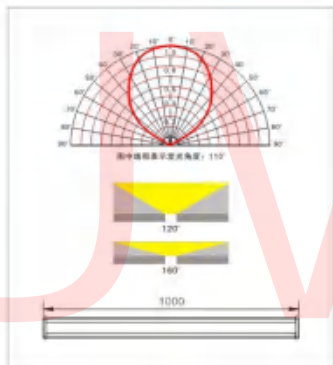

产品型号/Model: **DQ-41701**

性能参数/Performance parameters:

光源/Light source:	著名品牌LED光源/famous brand LED light source
常规功率/Normal power:	10W-15W
灯具尺寸/Luminaire size:	L1000xW30xH32mm
工作电压/Operating voltage:	DC 24V
灯具寿命/Lamp life:	≥30000H
LED光色/The LED light color:	R/Y/B/W/WW/RGB
色彩效果/Color effect:	全彩、单色/full color, monochrome
防护等级/Protection level:	IP65
环境温度/Ambient temperature:	-30°C~+50°C
发光角度/Luminous Angle:	30°/60°/120°

表面处理/Surface treatment: 表面阳极氧化、户外等级喷涂处理/Anodized surface, outdoor grade spray treatment
灯具材质/Lamp material: 采用优质航空铝材, 钢化玻璃罩盖/High quality aviation aluminum, tempered glass cover
适用场所/Applicable places: 建筑群外墙、广告牌、绿化景观、大楼、酒吧、舞厅等洗墙照明
wall lighting of buildings, billboards, green landscape, buildings, bars, dance halls, etc

[请订货时选择不同的角度和功率]

[请订货时选择不同的角度和功率]