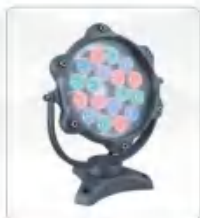

DQ-44503 18W