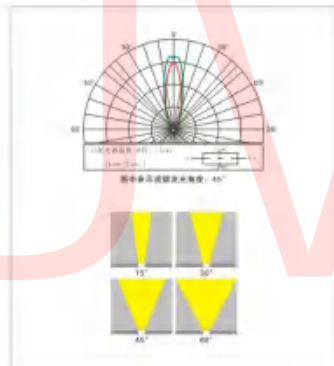

性能参数/Performance parameters:

光源/Light source:	著名品牌LED光源/famous brand LED light source
常规功率/Normal power:	9W/12W/18W
工作电压/Operating voltage:	DC 24V
灯具寿命/Lamp life:	≥30000H
LED光色/The LED light color:	R/Y/B/W/WW/RGB
色彩效果/Color effect:	全彩、单色/full color, monochrome
控制方式/Control model:	国际标准DMX512/International standard MX512
防护等级/Protection level:	IP65
环境温度/Ambient temperature:	-30℃~+50℃
发光角度/Luminous Angle:	15°/30°/45°/60°/90°/120°

表面处理/Surface treatment: 表面阳极氧化、户外等级喷涂处理/The surface is sprayed by anodic oxidation and outdoor grade

灯具材质/Lamp material: 采用优质航空铝材或不锈钢，钢化玻璃面盖

Use high quality aviation aluminum or stainless steel, steel glass face cover

适用场所/Applicable places: 水族馆、公园水池雕塑、广场喷泉、游泳池、游泳馆、人工瀑布

Aquarium, park pool sculpture, square, fountain, swimming pool, artificial waterfall

灯体材质: 不锈钢
工作电压: DC24V
LED 光色: R/Y/B/G/W/WW/RGB

灯体材质: 不锈钢
工作电压: DC24V
LED 光色: R/Y/B/G/W/WW/RGB

灯体材质: 不锈钢
工作电压: DC24V
LED 光色: R/Y/B/G/W/WW/RGB