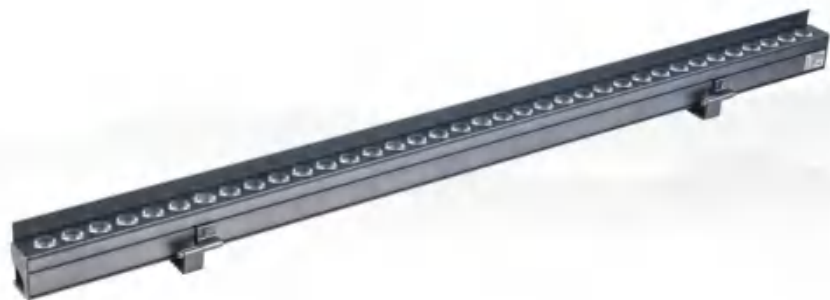

适用场所/Applicable places: 建筑群外墙, 广告牌, 绿化景观, 大楼, 酒吧, 舞厅等洗墙照明
wall lighting of buildings, billboards, green landscape, buildings, bars, dance halls, etc

[请订货时选择不同的角度和功率]

DQ-41401

DQ-41402

DQ-41403

DQ-41404

产品型号/Model: DQ-41301