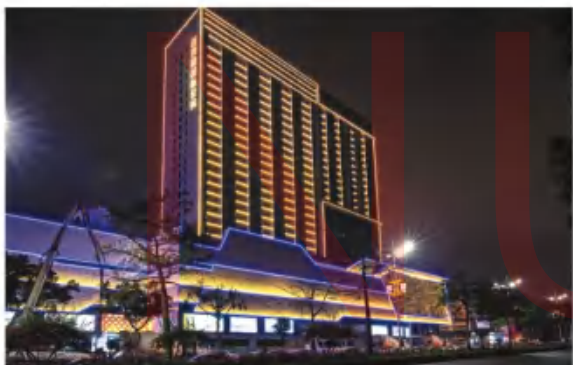

产品型号/Model: **DQ-41701**

性能参数/Performance parameters:

光源/Light source:	著名品牌LED光源/famous brand LED light source
常规功率/Normal power:	10W-15W
灯具尺寸/Luminaire size:	L1000xW30xH32mm
工作电压/Operating voltage:	DC 24V
灯具寿命/Lamp life:	≥30000H
LED光色/The LED light color:	R/Y/B/W/WW/RGB
色彩效果/Color effect:	全彩、单色/full color, monochrome
防护等级/Protection level:	IP65
环境温度/Ambient temperature:	-30°C~+50°C
发光角度/Luminous Angle:	30°/60°/120°

表面处理/Surface treatment: 表面阳极氧化、户外等级喷涂处理/Anodized surface, outdoor grade spray treatment
灯具材质/Lamp material: 采用优质航空铝材, 钢化玻璃罩盖/High quality aviation aluminum, tempered glass cover
适用场所/Applicable places: 建筑群外墙、广告牌、绿化景观、大楼、酒吧、舞厅等洗墙照明
wall lighting of buildings, billboards, green landscape, buildings, bars, dance halls, etc

[请订货时选择不同的角度和功率]

[请订货时选择不同的角度和功率]