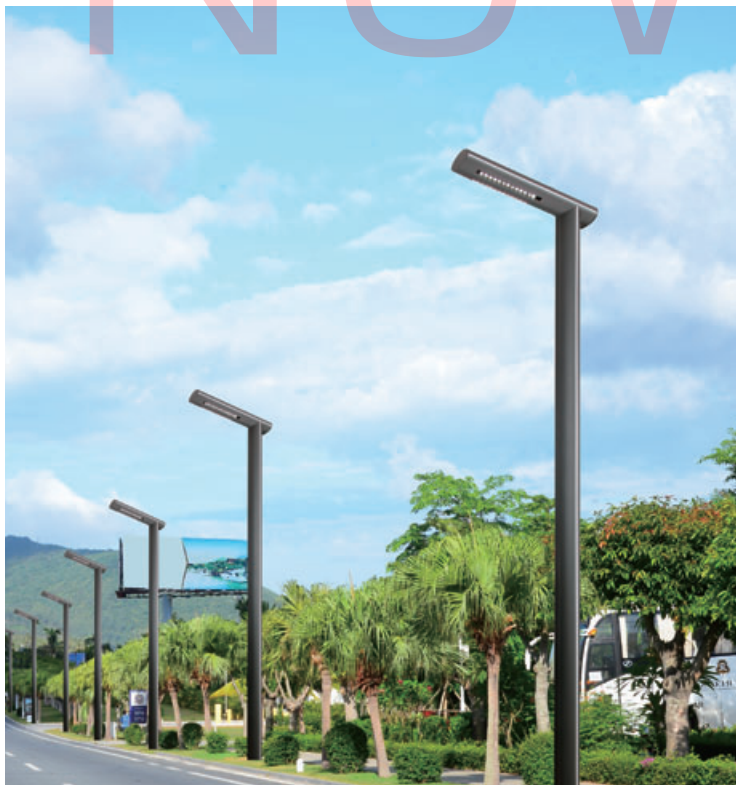

技术参数 Technology information

产品型号 Product Code	
灯体尺寸 Lamp size	 200 x 100mm
产品高度 Product height	3M-4M
功率 Power	30W
灯体材质 Lamp material	6063 Aluminum material
色温 Color temp	3000K / 6000K
灯带颜色 Strip color temp	Blue / Green / Red / Pink / Warm white
芯片 LED chips	PHILIPS / CREE / BRIGDELUX
驱动 Power supply	PHILIPS driver / MW driver from taiwan / MOSO®
透镜角度 Lens angle	120°70°
效率 Efficiency	87%
输入电压 Input voltage	AC85-265V
防护等级 Protection levels	IP65