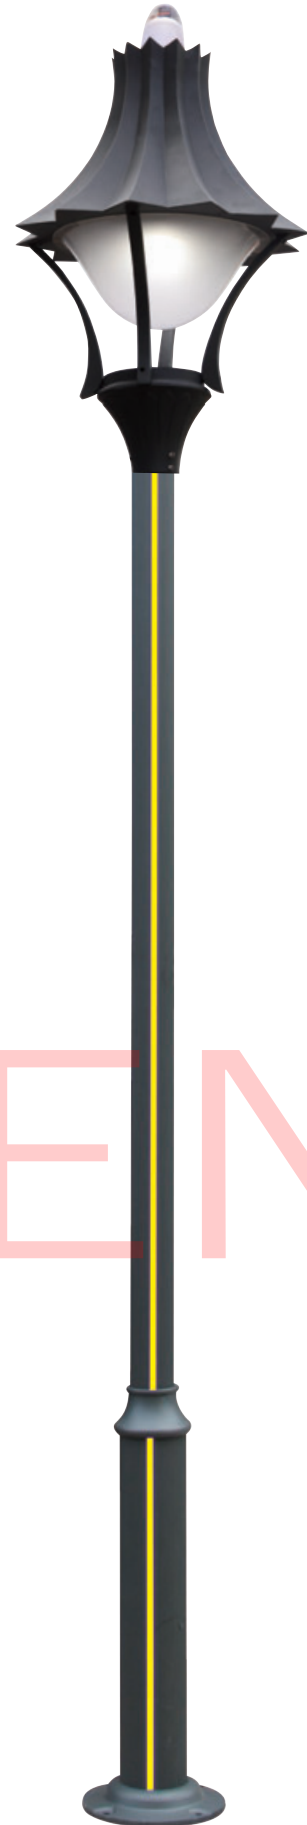

配光曲线 Light Distribution Curve