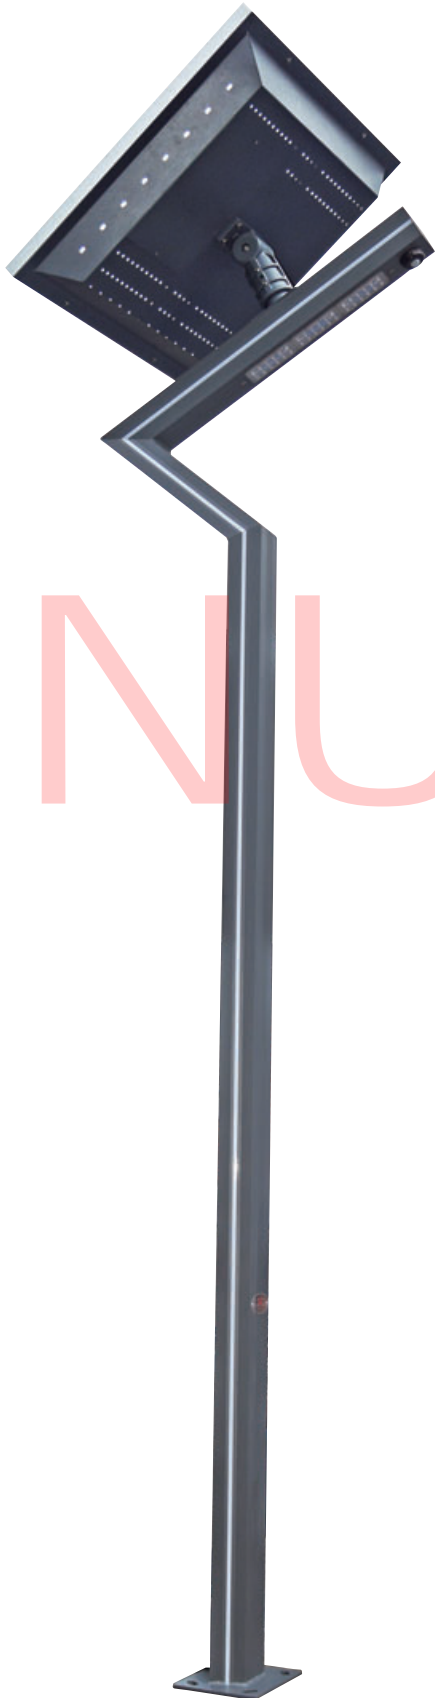

LED Garden Light

LED 庭院灯