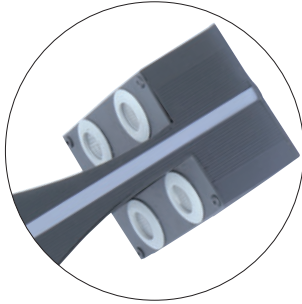

产品说明 Product description

Material and Technology:

- The product design creating is concise and fashion/delicate and elegant/classics and romantic/perfect combination and city beautification.
- The lamp body using for 6063 aluminum material,the lamp pole is high tenacity and metal material will be high reclaim.
- The light source with high quality LED chips and power supply,the lamp pole two side with LED strip for color:red/blue/green/yellow/white and RGB full color change.
- The lamp pole with Nano multi-functional coating/prevent paste/prevent scrawl/prevent scratching.
- The lamp application places:public garden/bussiness area/luxury villa garden/ park/plaza/pavements of road ,etc.

技术参数 Technology information

产品型号 Product Code		
灯体尺寸 Lamp size	 150*100mm	 150*100mm
产品高度 Product height	80CM	80CM
功率 Power	6W	12W
灯体材质 Lamp material	6063 Aluminum material	
色温 Color temp	3000K / 6000K	
灯带颜色 Strip color temp	Blue / Green / Red / Pink / Warm white	
芯片 LED chips	BRIGDELUX	
驱动 Power supply	JUNBO driver	
效率 Efficiency	87%	
输入电压 Input voltage	AC85-265V	
防护等级 Protection levels	IP65