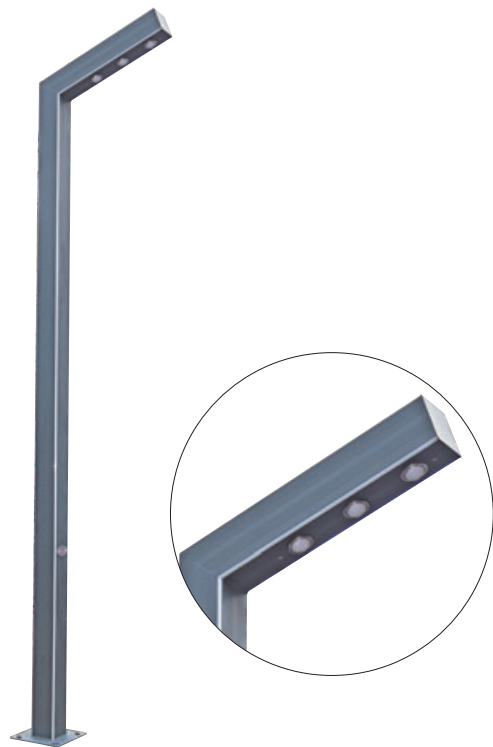

产品说明 Product description

Material and Technology:

- The product design creating is concise and fashion/delicate and elegant/classics and romantic/perfect combination and city beautification.
- The lamp body using for 6063 aluminum material,the lamp pole is high tenacity and metal material will be high reclaim.
- The light source with high quality LED chips and power supply,the lamp pole two side with LED strip for color:red/blue/green/yellow/white and RGB full color change.
- The lamp pole with Nano multi-functional coating/prevent paste/prevent scrawl/prevent scratching.
- The lamp application places:public garden/bussiness area/luxury villa garden/ park/plaza/pavements of road ,etc.

NUWEN

产品说明 Product description

Material and Technology:

- The product design creating is concise and fashion/delicate and elegant/classics and romantic/perfect combination and city beautification.
- The lamp body using for 6063 aluminum material,the lamp pole is high tenacity and metal material will be high reclaim.
- The light source with high quality LED chips and power supply,the lamp pole two side with LED strip for color:red/blue/green/yellow/white and RGB full color change.
- The lamp pole with Nano multi-functional coating/prevent paste/prevent scrawl/prevent scratching.
- The lamp application places:public garden/bussiness area/luxury villa garden/ park/plaza/pavements of road ,etc.