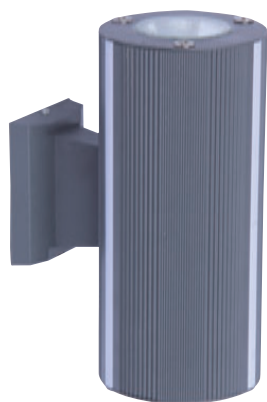

NUWEN

产品说明 Product description

Material and Technology:

- The product design creating is concise and fashion/delicate and elegant/classics and romantic/perfect combination and city beautification.
- The lamp body using for 6063 aluminum material, the lamp pole is high tenacity and metal material will be high reclaim.
- The light source with high quality LED chips and power supply, the lamp pole two side with LED strip for color:red/blue/green/yellow/white and RGB full color change.
- The lamp pole with Nano multi-functional coating/prevent paste/prevent scrawl/prevent scratching.
- The lamp application places:public garden/bussiness area/luxury villa garden/ park/plaza/pavements of road ,etc.

技术参数 Technology information

产品型号 Product Code				
灯体尺寸 Lamp size	 Φ 114mm	 Φ 114mm	 130*130*130mm	 130*130*130mm
功率 Power	COB 7W	2*COB 7W	COB 10W	2*COB 10W
灯体材质 Lamp material	6063 Aluminum material			
色温 Color temp	3000K / 6000K			
灯带颜色 Strip color temp	Blue / Green / Red / Pink / Warm white			
芯片 LED chips	BRIGDELUX			
驱动 Power supply	PHILIPS driver / MW driver from taiwan			
效率 Efficiency	87%			
输入电压 Input voltage	AC85-265V			
防护等级 Protection levels	IP65