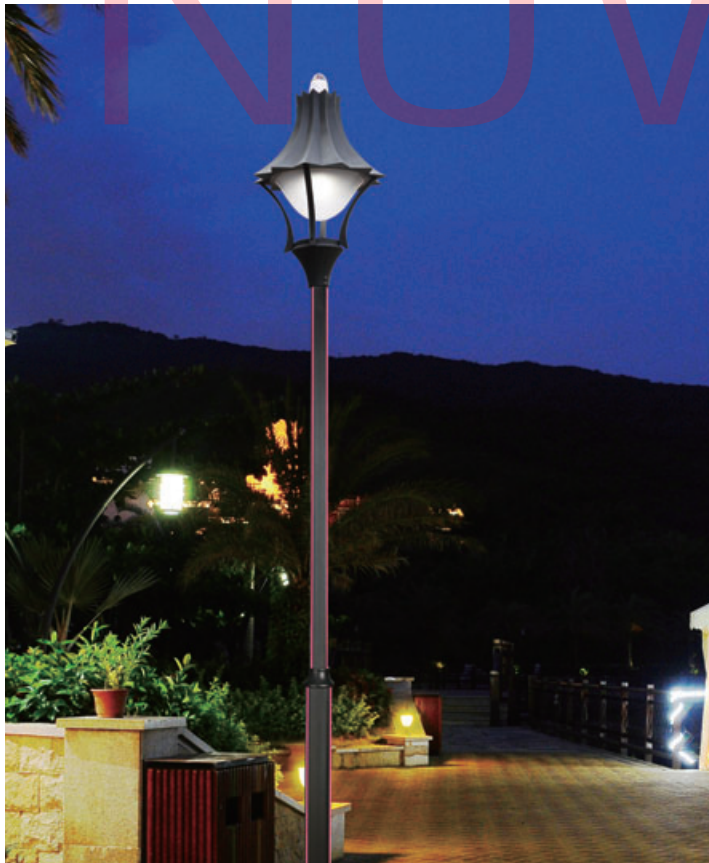

技术参数 Technology information

产品型号 Product Code		
灯体尺寸 Lamp size		
	Φ114mm+Φ76mm	Φ140mm+Φ89mm
产品高度 Product height	3M-3.5M	3.5M-4M
功率 Power	30W + 3W	
灯体材质 Lamp material	6063 Aluminum material	
色温 Color temp	3000K / 6000K	
灯带颜色 Strip color temp	Blue / Green / Red / Pink / Warm white	
芯片 LED chips	PHILIPS / CREE / BRIGDELUX	
驱动 Power supply	PHILIPS driver / MW driver from taiwan / MOSO®	
透镜角度 Lens angle	120°*70°	
效率 Efficiency	87%	
输入电压 Input voltage	AC85-265V	
防护等级 Protection levels	IP65