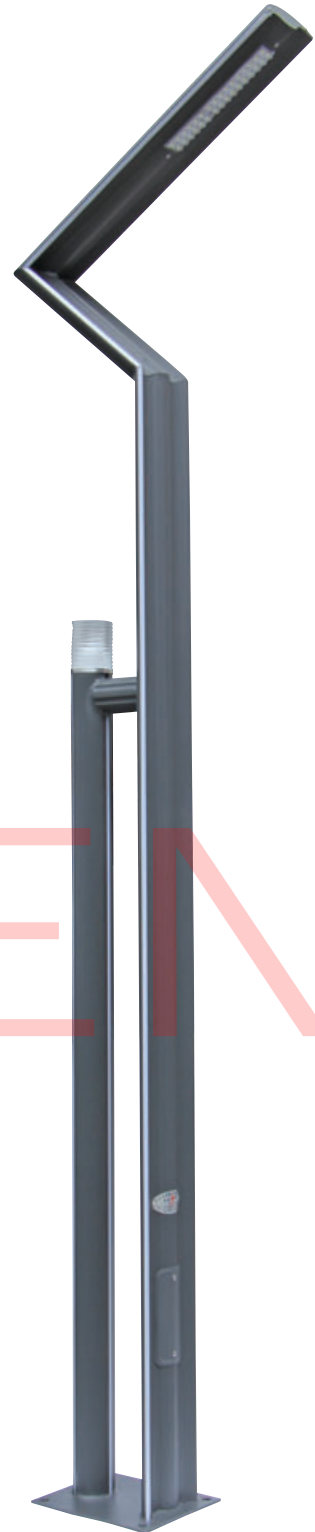

LED Garden Light

LED 庭院灯

产品说明 Product description

Material and Technology:

- The product design creating is concise and fashion/delicate and elegant/classics and romantic/perfect combination and city beautification.
- The lamp body using for 6063 aluminum material,the lamp pole is high tenacity and metal material will be high reclaim.
- The light source with high quality LED chips and power supply,the lamp pole two side with LED strip for color:red/blue/green/yellow/white and RGB full color change.
- The lamp pole with Nano multi-fancional coating/prevent paste/prevent scrawl/prevent scratching.
- The lamp application places:public garden/bussiness area/luxury villa garden/ park/plaza/pavements of road ,etc.

产品说明 Product description

Material and Technology:

- The product design creating is concise and fashion/delicate and elegant/classics and romantic/perfect combination and city beautification.
- The lamp body using for 6063 aluminum material,the lamp pole is high tenacity and metal material will be high reclaim.
- The light source with high quality LED chips and power supply,the lamp pole two side with LED strip for color:red/blue/green/yellow/white and RGB full color change.
- The lamp pole with Nano multi-fanctional coating/prevent paste/prevent scrawl/prevent scratching.
- The lamp application places:public garden/bussiness area/luxury villa garden/ park/plaza/pavements of road ,etc.