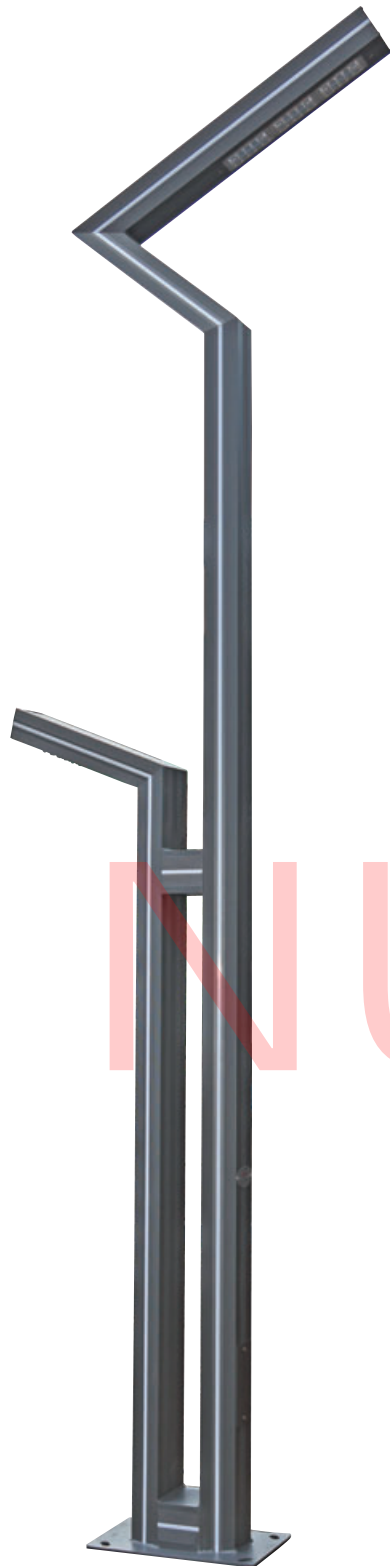

LED Garden Light

LED 庭院灯

产品说明 Product description

Material and Technology:

- The product design creating is concise and fashion/delicate and elegant/classics and romantic/perfect combination and city beautification.
- The lamp body using for 6063 aluminum material,the lamp pole is high tenacity and metal material will be high reclaim.
- The light source with high quality LED chips and power supply,the lamp pole two side with LED strip for color:red/blue/green/yellow/white and RGB full color change.
- The lamp pole with Nano multi-fancional coating/prevent paste/prevent scrawl/prevent scratching.
- The lamp application places:public garden/bussiness area/luxury villa garden/ park/plaza/pavements of road ,etc.

产品说明 Product description

Material and Technology:

- The product design creating is concise and fashion/delicate and elegant/classics and romantic/perfect combination and city beautification.
- The lamp body using for 6063 aluminum material,the lamp pole is high tenacity and metal material will be high reclaim.
- The light source with high quality LED chips and power supply,the lamp pole two side with LED strip for color:red/blue/green/yellow/white and RGB full color change.
- The lamp pole with Nano multi-fanctional coating/prevent paste/prevent scrawl/prevent scratching.
- The lamp application places:public garden/bussiness area/luxury villa garden/ park/plaza/pavements of road ,etc.