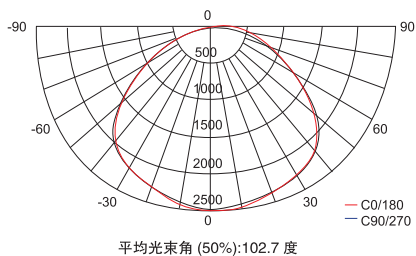

配光曲线 Light Distribution Curve