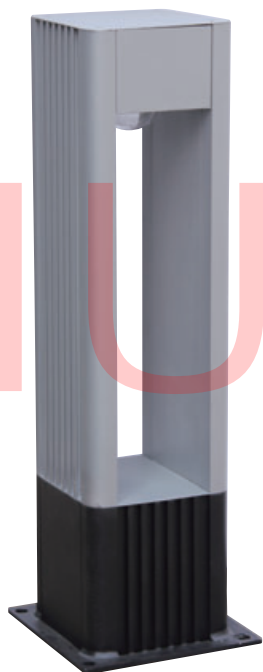

产品说明 Product description

Material and Technology:

- The product design creating is concise and fashion/delicate and elegant/classics and romantic/perfect combination and city beautification.
- The lamp body using for 6063 aluminum material,the lamp pole is high tenacity and metal material will be high reclaim.
- The light source with high quality LED chips and power supply,the lamp pole two side with LED strip for color:red/blue/green/yellow/white and RGB full color change.
- The lamp pole with Nano multi-functional coating/prevent paste/prevent scrawl/prevent scratching.
- The lamp application places:public garden/bussiness area/luxury villa garden/ park/plaza/pavements of road ,etc.

技术参数 Technology information

产品型号 Product Code			
灯体尺寸 Lamp size	 200*200mm	 200*200mm	 200*200mm
产品高度 Product height	80CM	80CM	80CM
功率 Power	10W	10W	10W
灯体材质 Lamp material	6063 Aluminum material		
色温 Color temp	3000K / 6000K		
灯带颜色 Strip color temp	Blue / Green / Red / Pink / Warm white		
芯片 LED chips	PHILIPS / BRIGDELUX		
驱动 Power supply	JUNBO driver		
效率 Efficiency	87%		
输入电压 Input voltage	AC85-265V		
防护等级 Protection levels	IP65