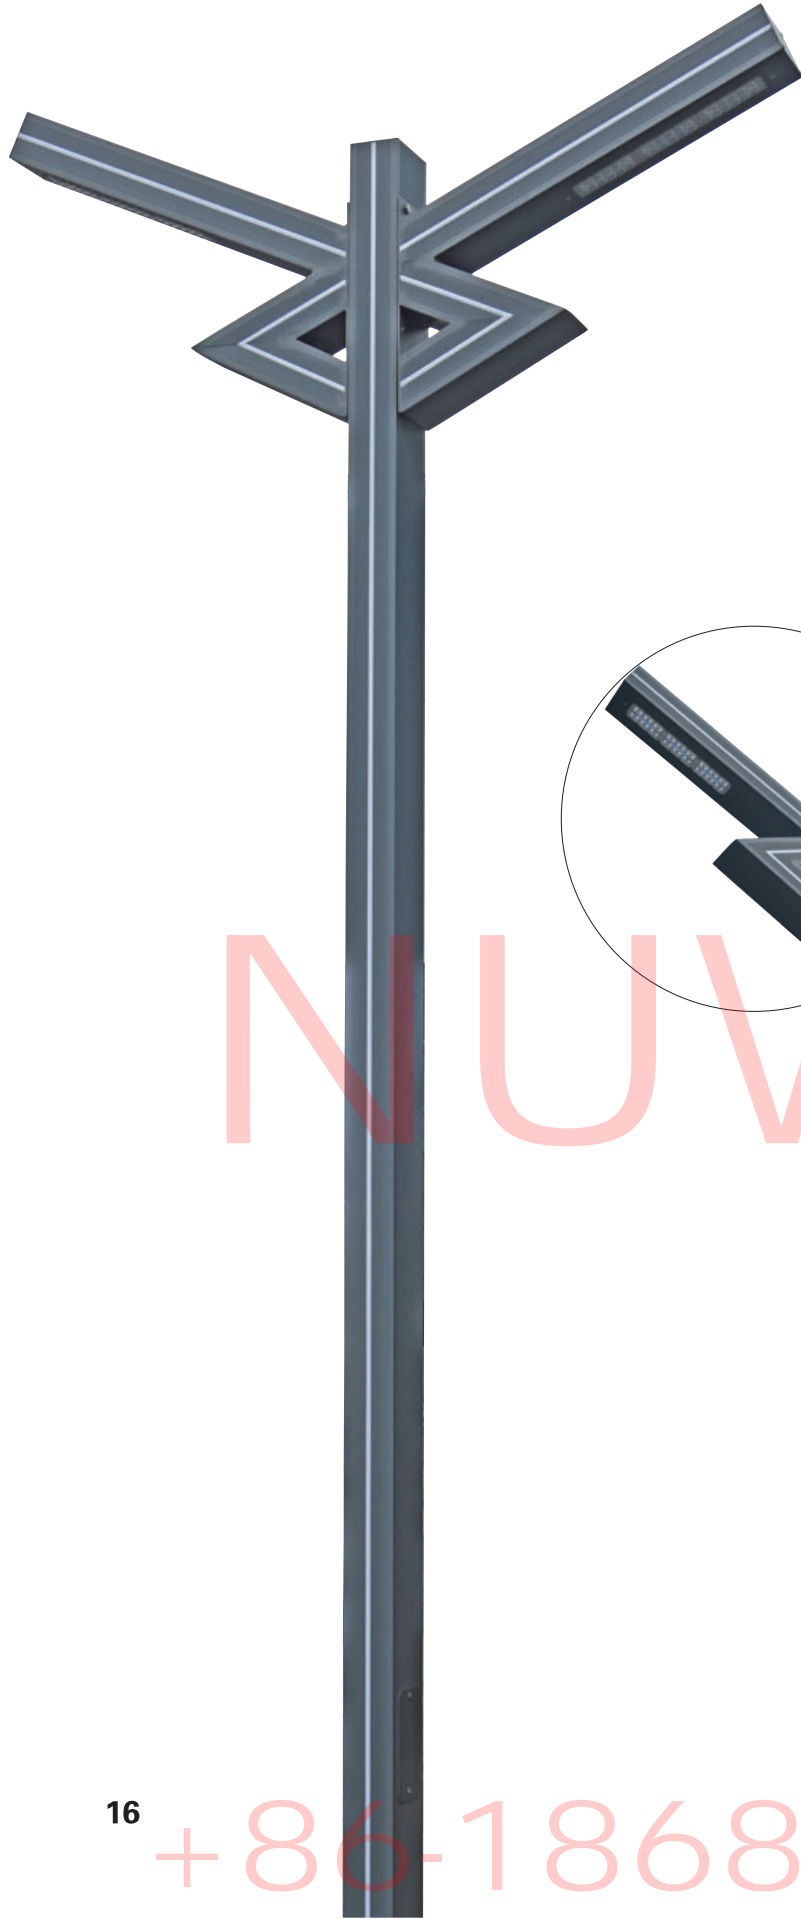

LED Garden Light

LED 庭院灯