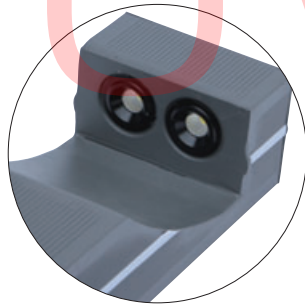

产品说明 Product description

Material and Technology:

- The product design creating is concise and fashion/delicate and elegant/classics and romantic/perfect combination and city beautification.
- The lamp body using for 6063 aluminum material,the lamp pole is high tenacity and metal material will be high reclaim.
- The light source with high quality LED chips and power supply,the lamp pole two side with LED strip for color:red/blue/green/yellow/white and RGB full color change.
- The lamp pole with Nano multi-functional coating/prevent paste/prevent scrawl/prevent scratching.
- The lamp application places:public garden/bussiness area/luxury villa garden/ park/plaza/pavements of road ,etc.

技术参数 Technology information

产品型号 Product Code		
灯体尺寸 Lamp size	 150*100mm	 150*100mm
产品高度 Product height	80CM	80CM
功率 Power	6W	12W
灯体材质 Lamp material	6063 Aluminum material	
色温 Color temp	3000K / 6000K	
灯带颜色 Strip color temp	Blue / Green / Red / Pink / Warm white	
芯片 LED chips	BRIGDELUX	
驱动 Power supply	JUNBO driver	
效率 Efficiency	87%	
输入电压 Input voltage	AC85-265V	
防护等级 Protection levels	IP65