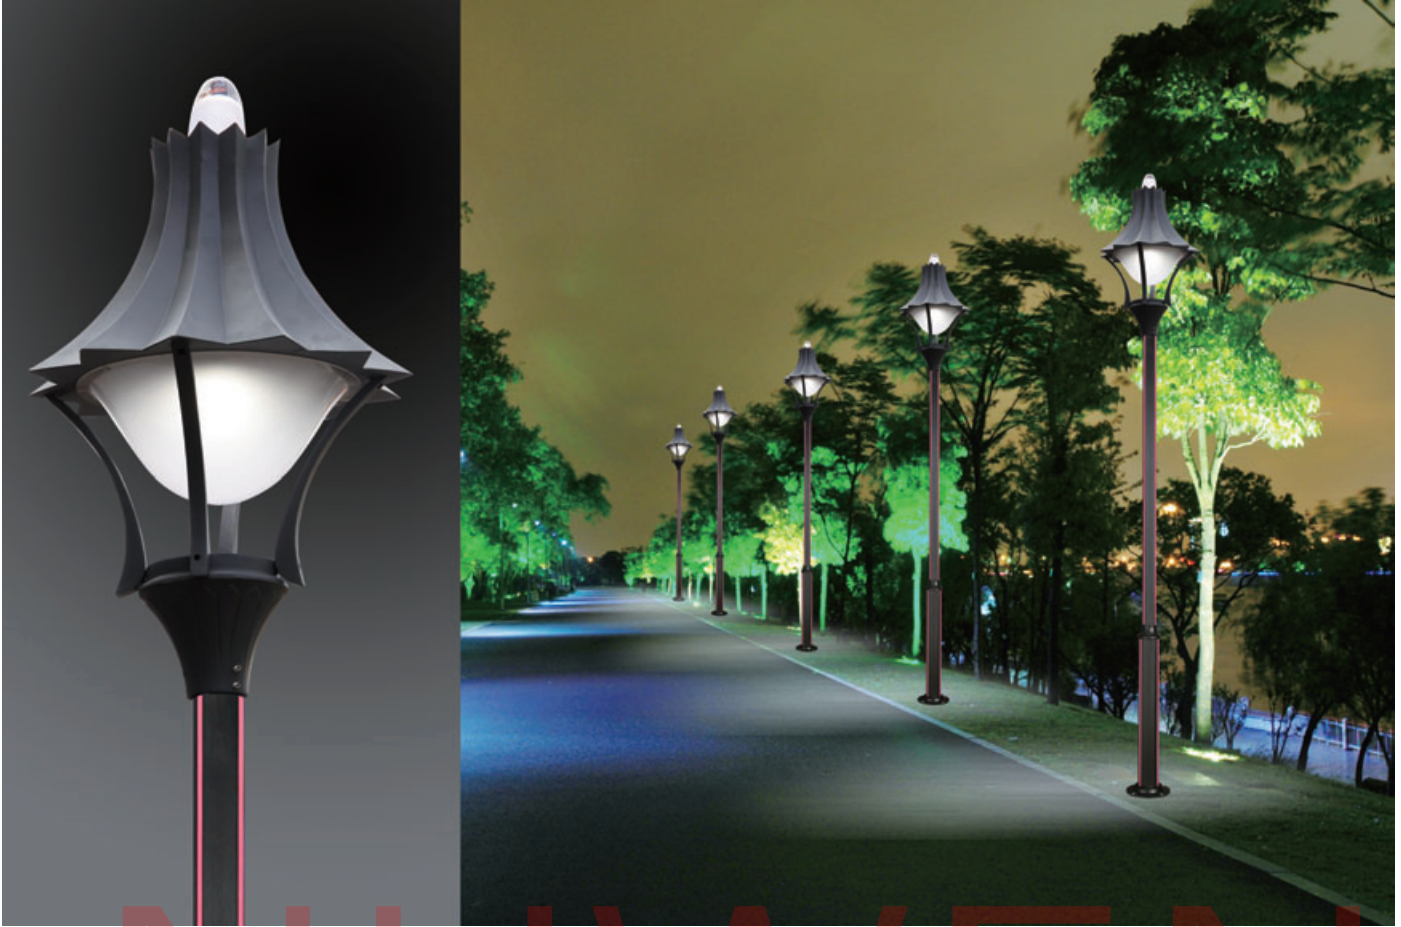

技术参数 Technology information

产品型号 Product Code		
灯体尺寸 Lamp size		
	Φ114mm+Φ76mm	Φ140mm+Φ89mm
产品高度 Product height	3M-3.5M	3.5M-4M
功率 Power	30W + 3W	
灯体材质 Lamp material	6063 Aluminum material	
色温 Color temp	3000K / 6000K	
灯带颜色 Strip color temp	Blue / Green / Red / Pink / Warm white	
芯片 LED chips	PHILIPS / CREE / BRIGDELUX	
驱动 Power supply	PHILIPS driver / MW driver from taiwan / MOSO®	
透镜角度 Lens angle	120°*70°	
效率 Efficiency	87%	
输入电压 Input voltage	AC85-265V	
防护等级 Protection levels	IP65