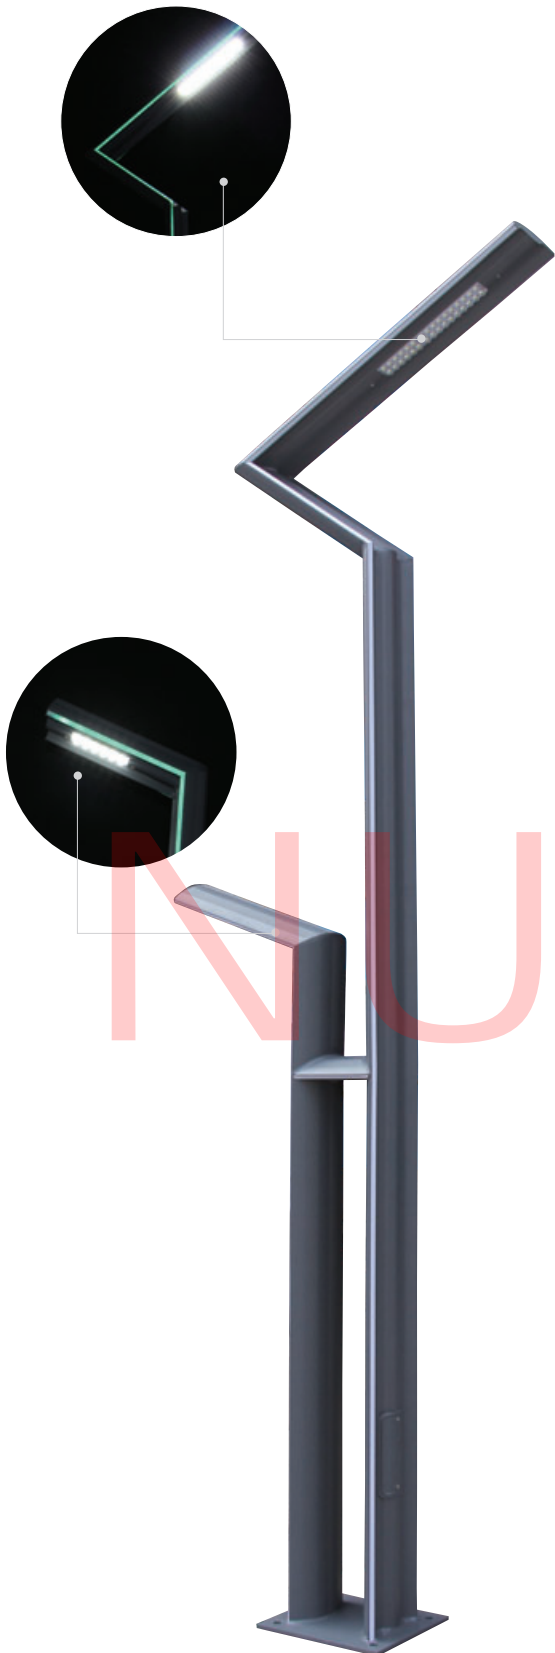

技术参数 Technology information

产品型号 Product Code					
灯体尺寸 Lamp size	 150 × 100mm	 150 × 75mm	 130 × 85mm	 150 × 60mm	 150 × 60mm + Φ89mm
产品高度 Product height	4M-6M	3M-4M	3M-4M	3M-4M	3M-4M
功率 Power	30W+10W 60W+20W	20W+10W / 30W+10W		20W-40W	20W+7W 30W+7W
灯体材质 Lamp material	6063 Aluminum material				
色温 Color temp	3000K / 6000K				
灯带颜色 Strip color temp	Blue / Green / Red / Pink / Warm white				
芯片 LED chips	PHILIPS / CREE / BRIGDELUX				
驱动 Power supply	PHILIPS driver / MW driver from taiwan / MOSO®				
透镜角度 Lens angle	120°70°				
效率 Efficiency	87%				
输入电压 Input voltage	AC85-265V				
防护等级 Protection levels	IP65