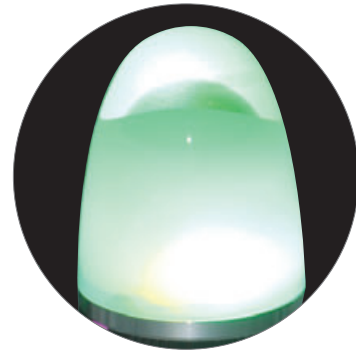

NUWEN

产品说明 Product description

Material and Technology:

- The product design creating is concise and fashion/delicate and elegant/classics and romantic/perfect combination and city beautification.
- The lamp body using for 6063 aluminum material,the lamp pole is high tenacity and metal material will be high reclaim.
- The light source with high quality LED chips and power supply,the lamp pole two side with LED strip for color:red/blue/green/yellow/white and RGB full color change.
- The lamp pole with Nano multi-fanctional coating/prevent paste/prevent scrawl/prevent scratching.
- The lamp application places:public garden/bussiness area/luxury villa garden/ park/plaza/pavements of road ,etc.