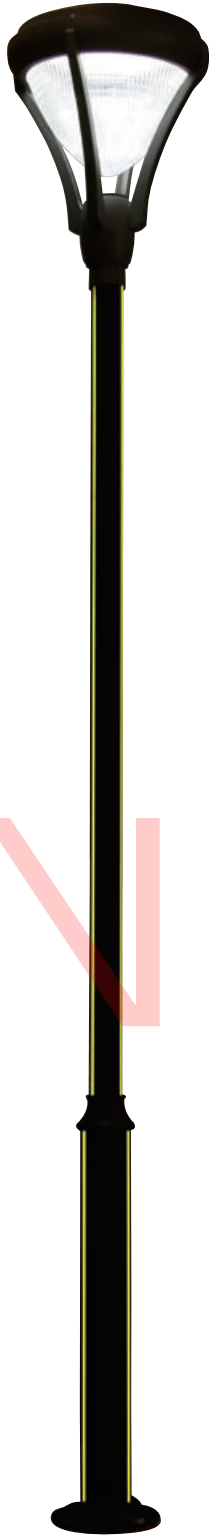

LED Garden Light LED 庭院灯

产品说明 Product description

Material and Technology:

- The product design creating is concise and fashion/delicate and elegant/classics and romantic/perfect combination and city beautification.
- The lamp body using for 6063 aluminum material,the lamp pole is high tenacity and metal material will be high reclaim.
- The light source with high quality LED chips and power supply,the lamp pole two side with LED strip for color:red/blue/green/yellow/white and RGB full color change.
- The lamp pole with Nano multi-fanctional coating/prevent paste/prevent scrawl/prevent scratching.
- The lamp application places:public garden/bussiness area/luxury villa garden/ park/plaza/pavements of road ,etc.

配光曲线 Light Distribution Curve

平均光束角 (50%):102.7 度