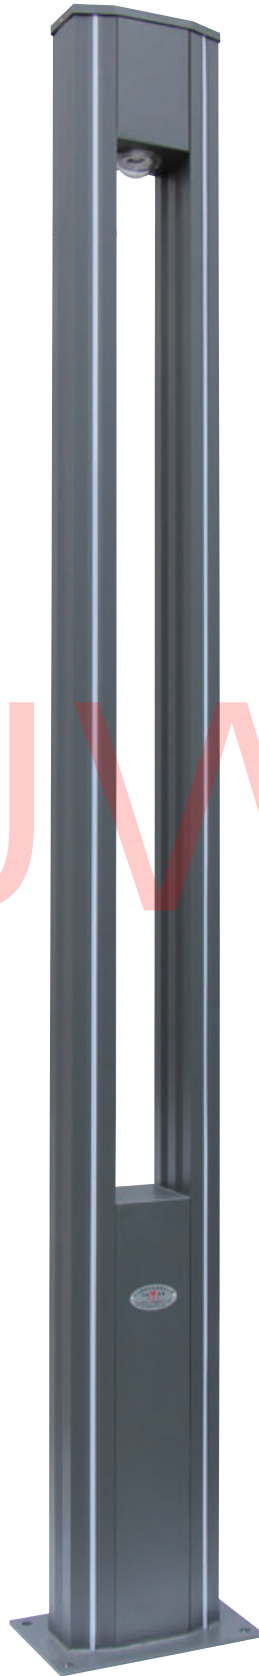

产品说明 Product description

Material and Technology:

- The product design creating is concise and fashion/delicate and elegant/classics and romantic/perfect combination and city beautification.
- The lamp body using for 6063 aluminum material,the lamp pole is high tenacity and metal material will be high reclaim.
- The light source with high quality LED chips and power supply,the lamp pole two side with LED strip for color:red/blue/green/yellow/white and RGB full color change.
- The lamp pole with Nano multi-funcional coating/prevent paste/prevent scrawl/prevent scratching.
- The lamp application places:public garden/bussiness area/luxury villa garden/ park/plaza/pavements of road ,etc.

配光曲线 Light Distribution Curve