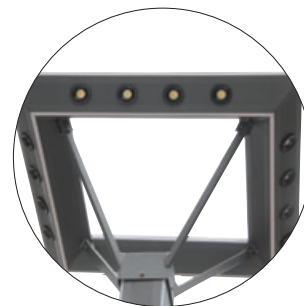

配光曲线 Light Distribution Curve