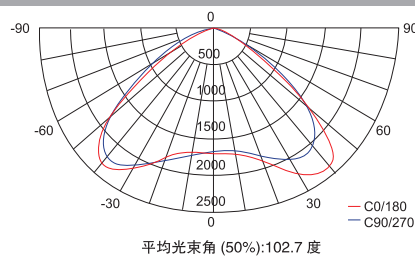

配光曲线 Light Distribution Curve

LED
Garden Light
LED 庭院灯