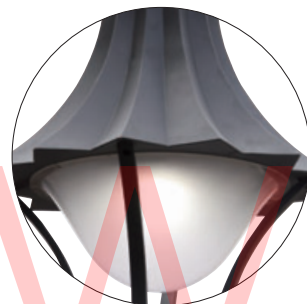

LED Garden Light LED 庭院灯