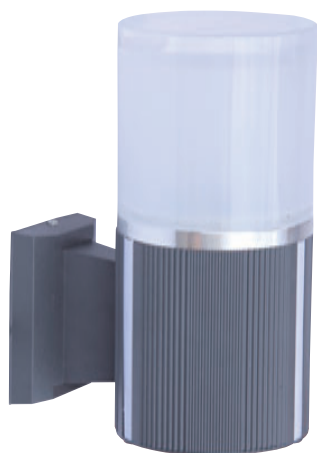

产品说明 Product description

Material and Technology:

- The product design creating is concise and fashion/delicate and elegant/classics and romantic/perfect combination and city beautification.
- The lamp body using for 6063 aluminum material,the lamp pole is high tenacity and metal material will be high reclaim.
- The light source with high quality LED chips and power supply,the lamp pole two side with LED strip for color:red/blue/green/yellow/white and RGB full color change.
- The lamp pole with Nano multi-fanctional coating/prevent paste/prevent scrawl/prevent scratching.
- The lamp application places:public garden/bussiness area/luxury villa garden/ park/plaza/pavements of road ,etc.

NUWEN

技术参数 Technology information

产品型号 Product Code		
灯体尺寸 Lamp size	 Φ114mm	 Φ114mm
功率 Power	9W	2*9W
灯体材质 Lamp material	6063 Aluminum material	
色温 Color temp	3000K / 6000K	
灯带颜色 Strip color temp	Blue / Green / Red / Pink / Warm white	
芯片 LED chips	CREE	
驱动 Power supply	JUNBO driver	
效率 Efficiency	87%	
输入电压 Input voltage	AC85-265V	
防护等级 Protection levels	IP65