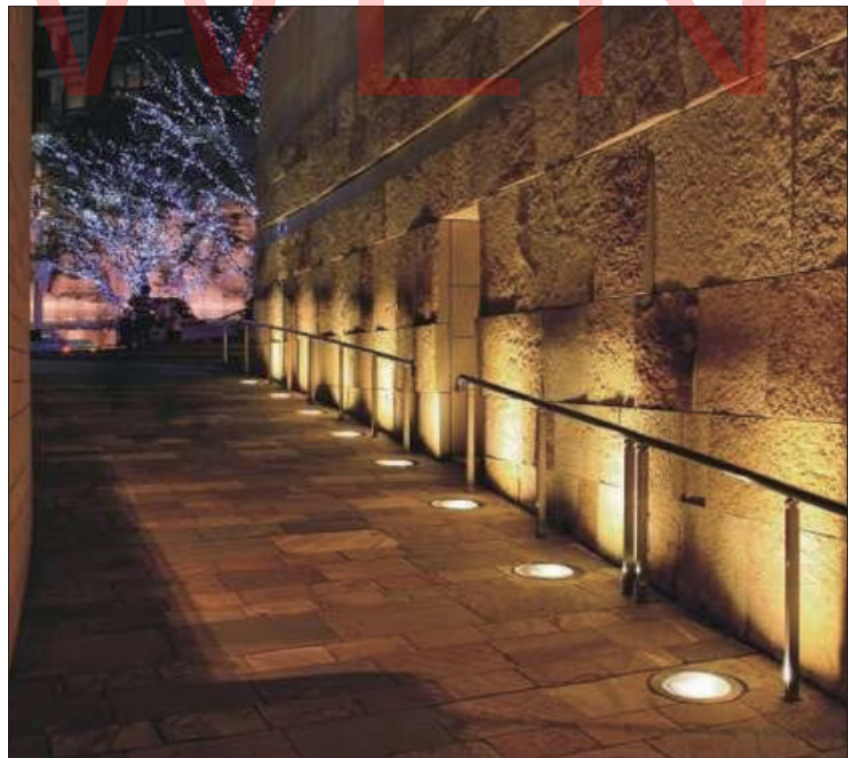

NUWEN

产品说明 Product description

Material and Technology:

- The product design creating is concise and fashion/delicate and elegant/classics and romantic/perfect combination and city beautification.
- The lamp body using for 6063 aluminum material, the lamp pole is high tenacity and metal material will be high reclaim.
- The light source with high quality LED chips and power supply, the lamp pole two side with LED strip for color:red/blue/green/yellow/white and RGB full color change.
- The lamp pole with Nano multi-functional coating/prevent paste/prevent scrawl/prevent scratching.
- The lamp application places:public garden/bussiness area/luxury villa garden/ park/plaza/pavements of road ,etc.