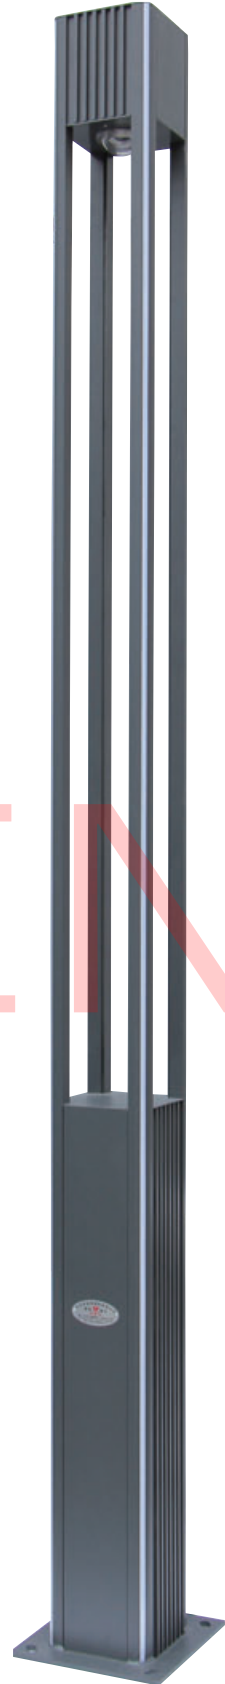

产品说明 Product description

Material and Technology:

- The product design creating is concise and fashion/delicate and elegant/classics and romantic/perfect combination and city beautification.
- The lamp body using for 6063 aluminum material,the lamp pole is high tenacity and metal material will be high reclaim.
- The light source with high quality LED chips and power supply,the lamp pole two side with LED strip for color:red/blue/green/yellow/white and RGB full color change.
- The lamp pole with Nano multi-fanctional coating/prevent paste/prevent scrawl/prevent scratching.
- The lamp application places:public garden/bussiness area/luxury villa garden/ park/plaza/pavements of road ,etc.

配光曲线 Light Distribution Curve

平均光束角 (50%):102.7 度